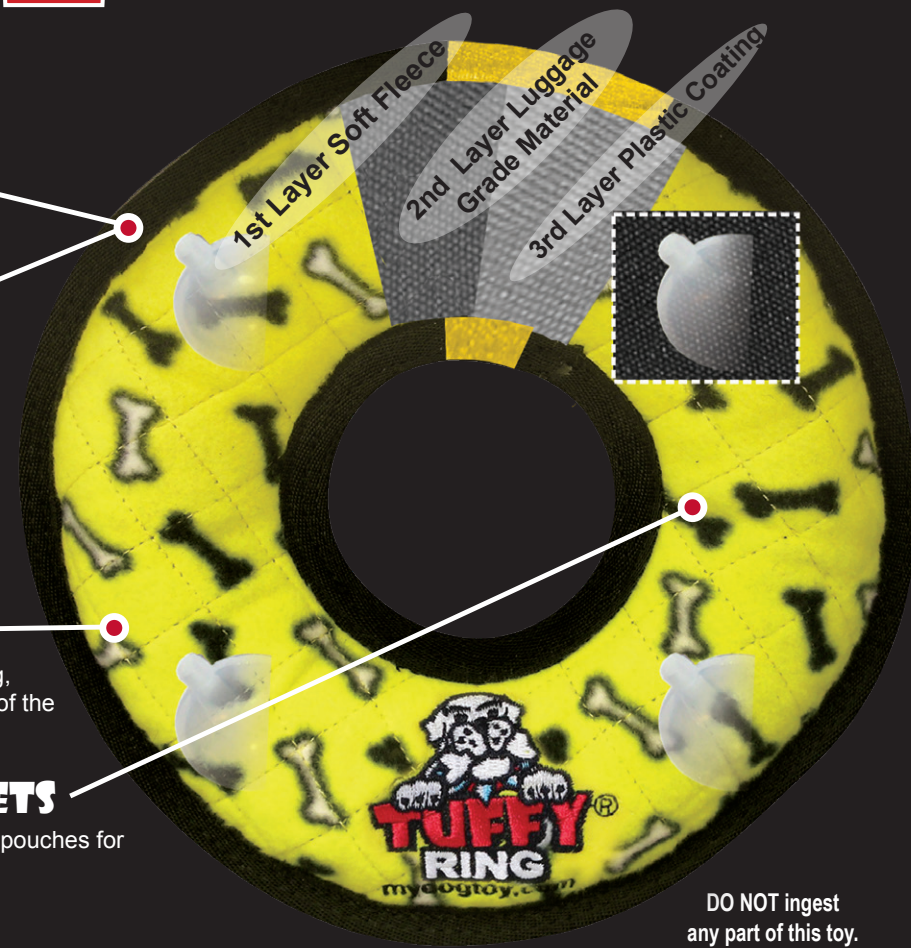

TUFFY®

7

SEVEN ROWS OF STITCHING

Tuffy® toys can have up to 7 rows of stitching. The number of rows of stitching depends on the shape, size and style of the toy. Two directions of cross stitching hold the multiple layers together. Rows of stitching hold webbing around the material's edge, and the toy's parts are sewn together with up to 3 rows of stitching. When possible, a protective webbing is added around the outer edge and sewn up to 3 more times.

3

THREE LAYERS OF MATERIAL

Tuffy® toys can have up to 3 layers of material depending on the shape, size and style of the toy. Our Ultimate series (depicted here) can have up to 2 layers of Luggage grade material. Certain layers of material are coated with a layer of plastic to hold the material fibers together. Finally, we use soft fleece for the outside layer.

PROTECTIVE WEBBING

For our Ultimate series we add an additional layer of webbing, whenever possible, around the outside edge to cover the seams of the toy. This is sewn multiple times, for added durability.

SQUEAKER SAFETY POCKETS

When possible, squeakers are sewn inside protective pouches for your dog's safety.

DO NOT ingest any part of this toy.

CARE INSTRUCTIONS

This toy is machine washable – air dry.

REMOVE LOOSE THREADS

Over time this toy will start to show wear. Trim loose threads or loose material to avoid accidental ingestion.

THERE IS NO SUCH THING AS INDESTRUCTIBLE!

Tuffy's are the "World's Most Durable Soft Dog Toys" and they are built to withstand rigorous interactive play, not aggressive chewing. We use quality durable materials, but this product is still a "soft" plush dog toy that can be damaged from chewing. Care for your dog like you would your child. Do not allow your pet to swallow any part of ANY brand of dog toy.

LIMITED GUARANTEE: For defects in workmanship. To read the full details of our Limited Guarantee, please visit MYDOGTOY.com

ITEM XXXXXX

ALL NEW MATERIAL	MATERIAUX NEUFS
CONTENTS: RESINATED	CONTENU: FIBRE RÉSINÉ OUATE
POLYESTER FIBER BATTING	DE POLYESTER
REG. NO: OH 77240 (CN)	NO DE PERMIS OH 77240 (CN)
REG. NO. 12T-1077606	NO DE PERMIS 12T-1077606
MADE IN CHINA	FABRIQUÉ EN CHINE

LIMITED GUARANTEE: We guarantee the toys against defects and workmanship. If you experience a problem you should contact VIP Products directly at 1-866-4-DOG-TOY (436-4869).

Made In China

VIP Products

© 2023 VIP Products | Phoenix AZ | All Rights Reserved
1-866-4-DogToy | www.mydogtoy.com

MYDOGTOY.COM®