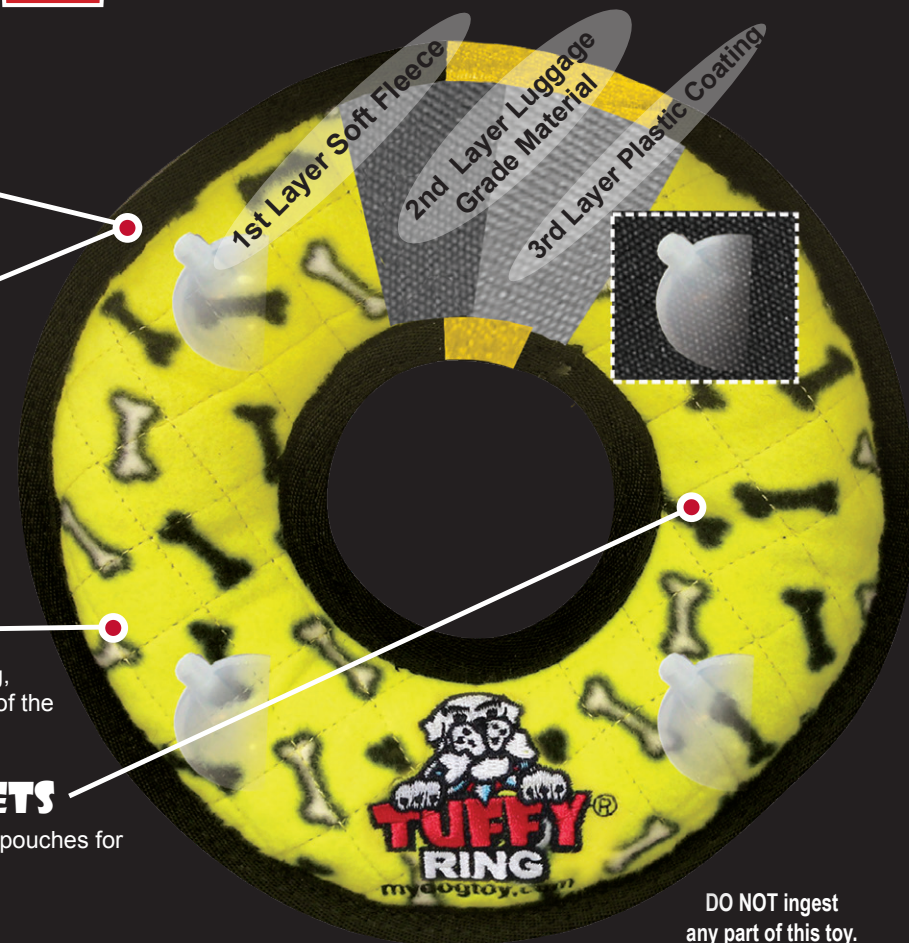

TUFFY®

7

SEVEN ROWS OF STITCHING

Tuffy® toys can have up to 7 rows of stitching. The number of rows of stitching depends on the shape, size and style of the toy. Two directions of cross stitching hold the multiple layers together. Rows of stitching hold webbing around the material's edge, and the toy's parts are sewn together with up to 3 rows of stitching. When possible, a protective webbing is added around the outer edge and sewn up to 3 more times.

3

THREE LAYERS OF MATERIAL

Tuffy® toys can have up to 3 layers of material depending on the shape, size and style of the toy. Our Ultimate series (depicted here) can have up to 2 layers of Luggage grade material. Certain layers of material are coated with a layer of plastic to hold the material fibers together. Finally, we use soft fleece for the outside layer.

PROTECTIVE WEBBING

For our Ultimate series we add an additional layer of webbing, whenever possible, around the outside edge to cover the seams of the toy. This is sewn multiple times, for added durability.

SQUEAKER SAFETY POCKETS

When possible, squeakers are sewn inside protective pouches for your dog's safety.

DO NOT ingest any part of this toy.

CARE INSTRUCTIONS

This toy is machine washable – air dry.

REMOVE LOOSE THREADS

Over time this toy will start to show wear. Trim loose threads or loose material to avoid accidental ingestion.

THERE IS NO SUCH THING AS INDESTRUCTIBLE!

Tuffy's are the "World's Most Durable Soft Dog Toys" and they are built to withstand rigorous interactive play, not aggressive chewing. We use quality durable materials, but this product is still a "soft" plush dog toy that can be damaged from chewing. Care for your dog like you would your child. Do not allow your pet to swallow any part of ANY brand of dog toy.

LIMITED GUARANTEE: For defects in workmanship. To read the full details of our Limited Guarantee, please visit MYDOGTOY.com

ITEM XXXXXX

ALL NEW MATERIAL
CONTENTS: RESINATED
POLYESTER FIBER BATTING
REG NO: OH 77240 (CN)
REG. NO. 12T-1077606
MADE IN CHINA

MATERIAUX NEUFS
CONTENU: FIBRE RÉLINÉ OUATE
DE POLYESTER
NO DE PERMIS OH 77240 (CN)
NO DE PERMIS 12T-1077606
FABRIQUÉ EN CHINE

LIMITED GUARANTEE: We guarantee the toys against defects and workmanship. If you experience a problem you should contact VIP Products directly at 1-866-4-DOG-TOY (436-4869).

Made In China

VIP Products

© 2023 VIP Products | Phoenix AZ | All Rights Reserved
1-866-4-DogToy | www.mydogtoy.com

MYDOGTOY.COM®