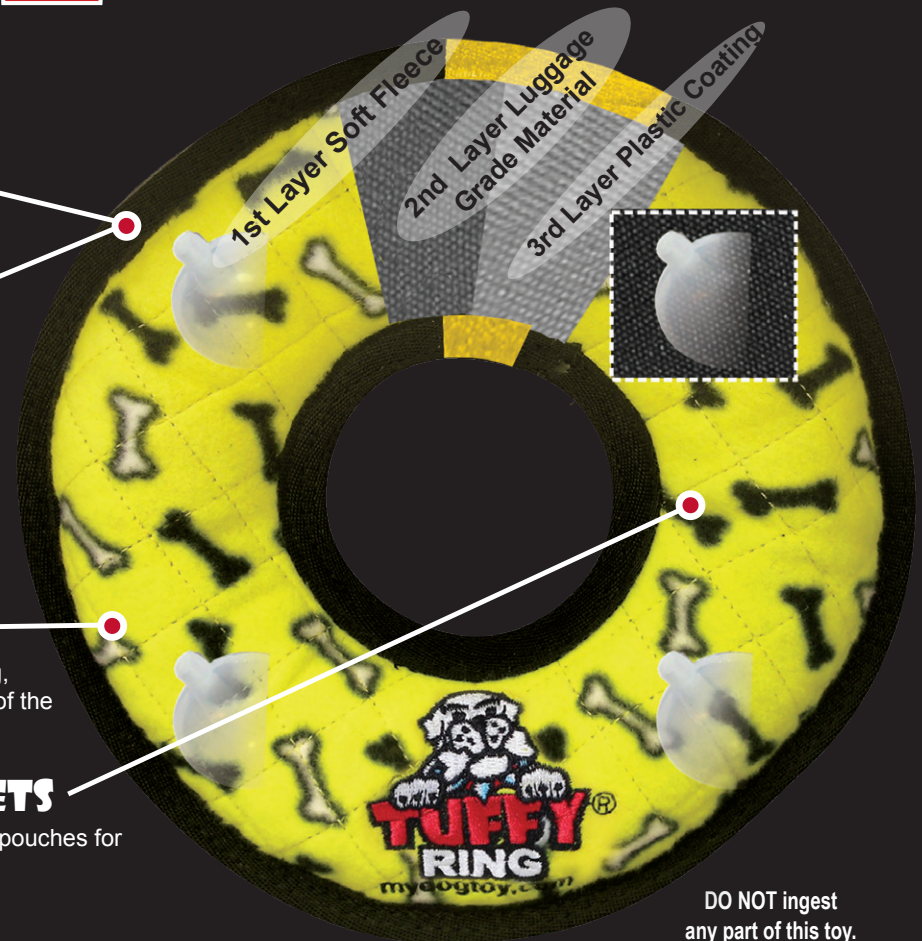

## SEVEN ROWS OF STITCHING

Tuffy® toys can have up to 7 rows of stitching. The number of rows of stitching depends on the shape, size and style of the toy. Two directions of cross stitching hold the multiple layers together. Rows of stitching hold webbing around the material's edge, and the toy's parts are sewn together with up to 3 rows of stitching. When possible, a protective webbing is added around the outer edge and sewn up to 3 more times.

## THREE LAYERS OF MATERIAL

Tuffy® toys can have up to 3 layers of material depending on the shape, size and style of the toy. Our Ultimate series (depicted here) can have up to 2 layers of Luggage grade material. Certain layers of material are coated with a layer of plastic to hold the material fibers together. Finally, we use soft fleece for the outside layer.

## PROTECTIVE WEBBING

For our Ultimate series we add an additional layer of webbing, whenever possible, around the outside edge to cover the seams of the toy. This is sewn multiple times, for added durability.

## SQUEAKER SAFETY POCKETS

When possible, squeakers are sewn inside protective pouches for your dog's safety.

DO NOT ingest any part of this toy.