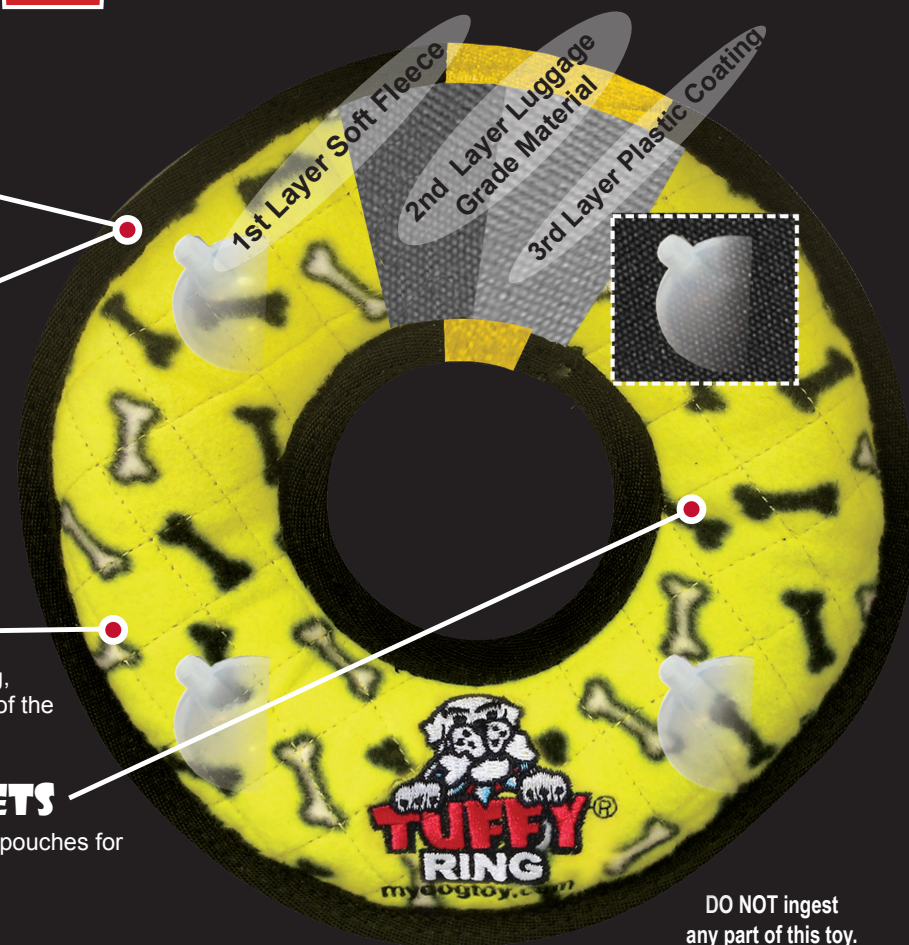

TUFFEY®

WORLD'S "TUFFEST" SOFT DOG

WASHABLE

**EXTREMELY DURABLE PET TOYS
THAT ARE GREAT INDOORS AND
OUTDOORS. GREAT FOR
TRAINING AND WON'T
HURT TEETH
OR GUMS.**

TUFFY®

7

SEVEN ROWS OF STITCHING

Tuffy® toys can have up to 7 rows of stitching. The number of rows of stitching depends on the shape, size and style of the toy. Two directions of cross stitching hold the multiple layers together. Rows of stitching hold webbing around the material's edge, and the toy's parts are sewn together with up to 3 rows of stitching. When possible, a protective webbing is added around the outer edge and sewn up to 3 more times.

3

THREE LAYERS OF MATERIAL

Tuffy® toys can have up to 3 layers of material depending on the shape, size and style of the toy. Our Ultimate series (depicted here) can have up to 2 layers of Luggage grade material. Certain layers of material are coated with a layer of plastic to hold the material fibers together. Finally, we use soft fleece for the outside layer.

PROTECTIVE WEBBING

For our Ultimate series we add an additional layer of webbing, whenever possible, around the outside edge to cover the seams of the toy. This is sewn multiple times, for added durability.

SQUEAKER SAFETY POCKETS

When possible, squeakers are sewn inside protective pouches for your dog's safety.

DO NOT ingest any part of this toy.

CARE INSTRUCTIONS

This toy is machine washable – air dry.

REMOVE LOOSE THREADS