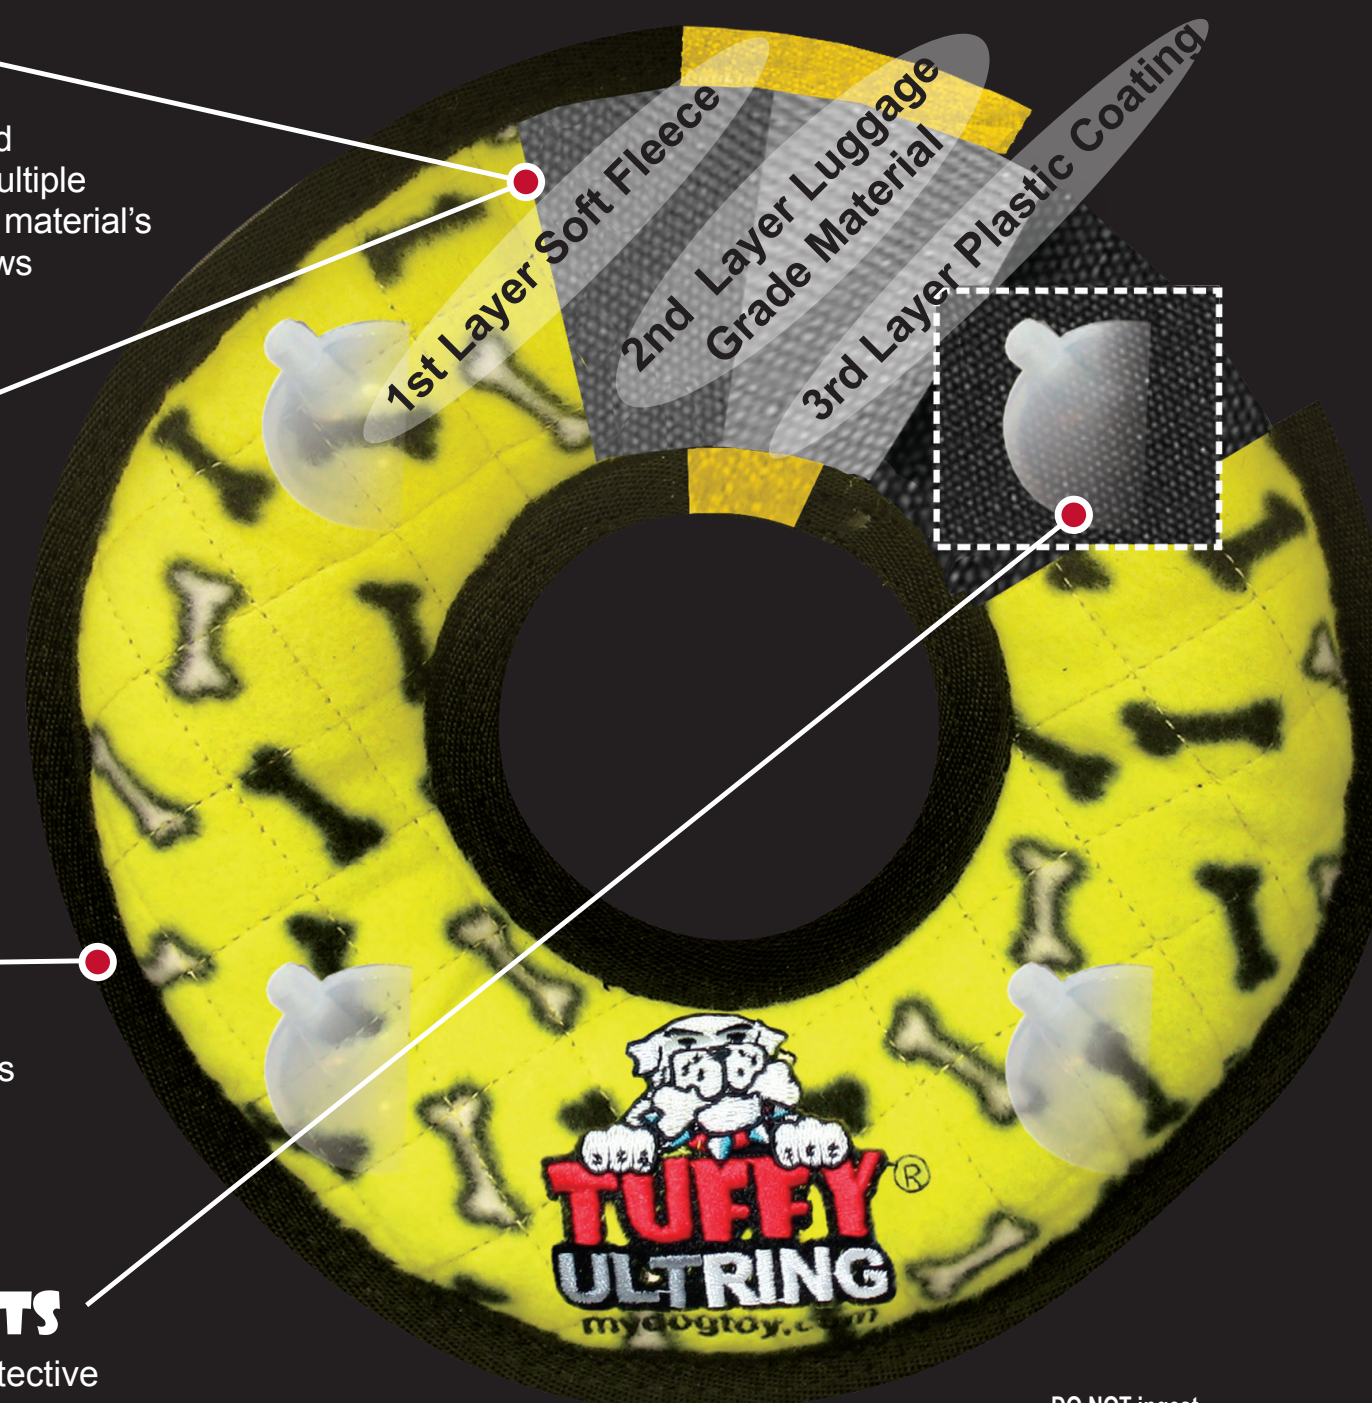

LIMITED GUARANTEE: For defects in workmanship. To read the full details of our Limited Guarantee, please visit MYDOGTOY.com

7

SEVEN ROWS OF STITCHING

Tuffy® toys can have up to 7 rows of stitching. The number of rows of stitching depends on the shape, size and style of the toy. Two directions of cross stitching hold the multiple layers together. Rows of stitching hold webbing around the material's edge, and the toy's parts are sewn together with up to 3 rows of stitching. When possible, a protective webbing is added around the outer edge and sewn up to 3 more times.

4

FOUR LAYERS OF MATERIAL

Tuffy® toys can have up to 4 layers of material depending on the shape, size and style of the toy. Our Ultimate series (depicted here) can have up to 2 layers of Luggage grade material. Certain layers of material are coated with a layer of plastic to hold the material fibers together. Finally, we use soft fleece for the outside layer.

PROTECTIVE WEBBING

For our Ultimate series we add an additional layer of webbing, whenever possible, around the outside edge to cover the seams of the toy. This is sewn multiple times, for added durability.

SQUEAKER SAFETY POCKETS

When possible, squeakers are sewn inside protective pouches for your dog's safety.

DO NOT ingest any part of this toy.

ITEM xxxxxx

LIMITED GUARANTEE: We guarantee the toys against defects and workmanship. If you experience a problem you should contact VIP Products directly at 1-866-4-DOG-TOY (436-4869).

Made In China

VIP Products

© 2021 VIP Products | Phoenix AZ | All Rights Reserved
1-866-4-DogToy | www.mydogtoy.com

ALL NEW MATERIAL	MATERIAUX NEUFS
CONTENTS: RESINATED	CONTENU: FIBRE RÉSINÉ OUATE
POLYESTER FIBER BATTING	DE POLYESTER
REG. NO: OH 77240 (CN)	NO DE PERMIS OH 77240 (CN)
REG. NO. 12T-1077606	NO DE PERMIS 12T-1077606
MADE IN CHINA	FABRIQUÉ EN CHINE

MYDOGTOY.COM