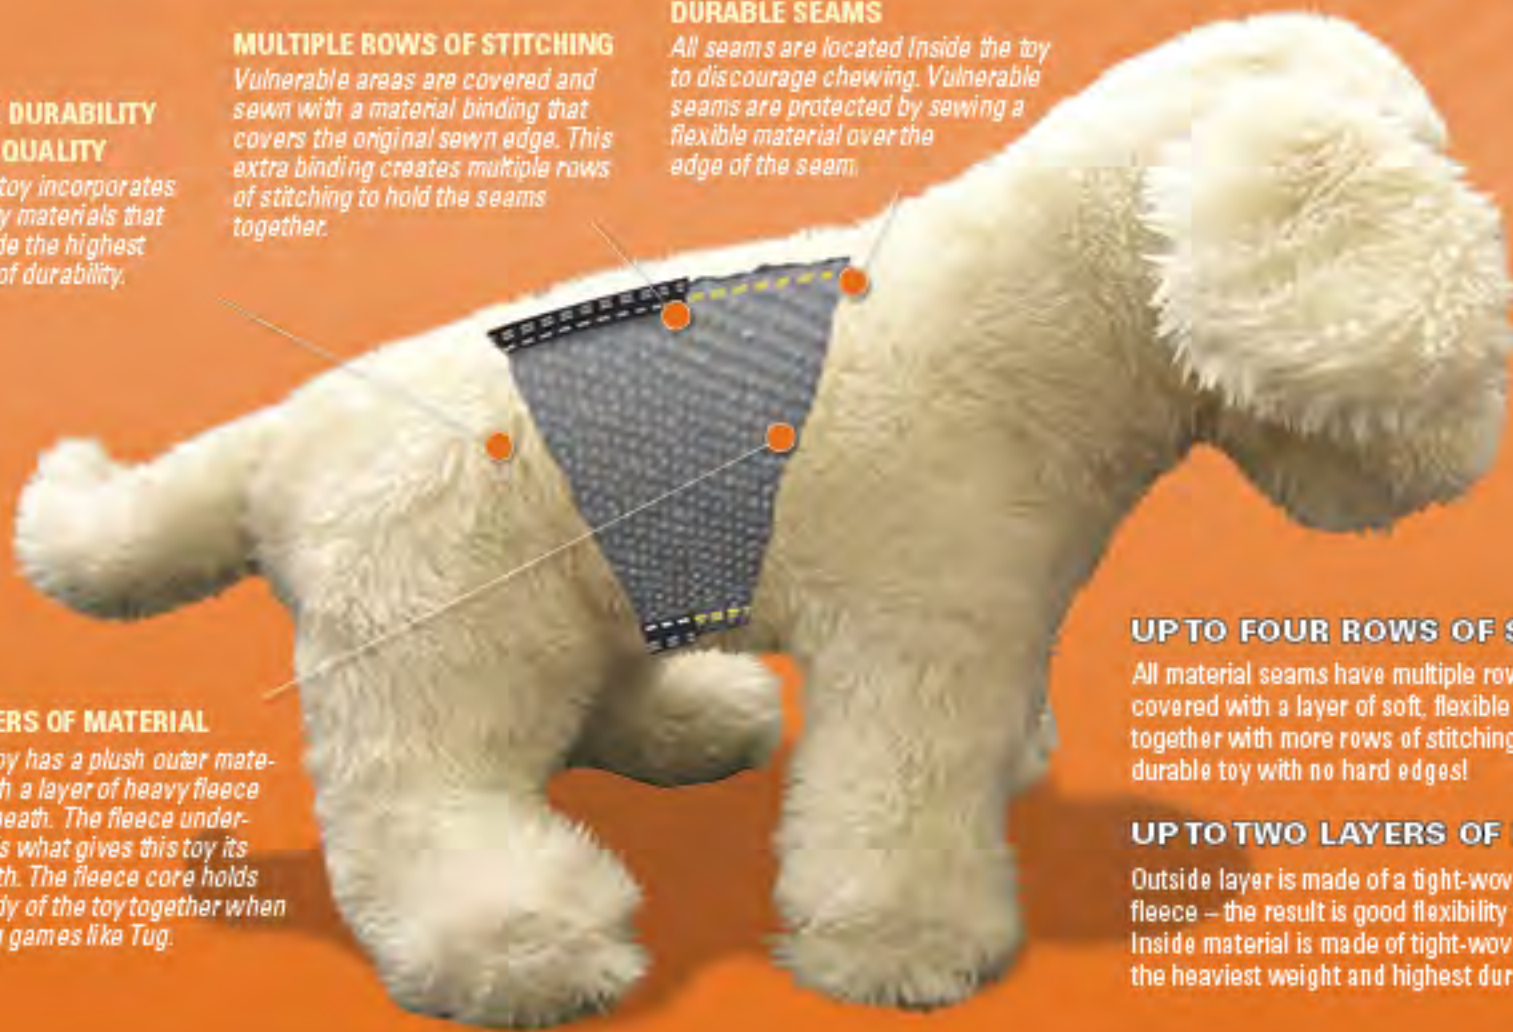

Dog Toys

Mighty® Dog Toys *rethink durability* and approach it from a new angle.

Durability is created for each toy with multiple layers of flexible materials that move with the dog's teeth instead of tearing. Compared to other toys, Mighty® dog toys have no hard edges. The result is that these toys do not promote chewing – great when you're trying to discourage chewing habits. These toys may seem plush on the outside, but all the durability features are internal making these toys soft, yet MIGHTY® strong.

HIGH DURABILITY AND QUALITY

Each toy incorporates quality materials that provide the highest level of durability.

MULTIPLE ROWS OF STITCHING

Vulnerable areas are covered and sewn with a material binding that covers the original sewn edge. This extra binding creates multiple rows of stitching to hold the seams together.

DURABLE SEAMS

All seams are located inside the toy to discourage chewing. Vulnerable seams are protected by sewing a flexible material over the edge of the seam.

2 LAYERS OF MATERIAL

Each toy has a plush outer material with a layer of heavy fleece underneath. The fleece underneath is what gives this toy its strength. The fleece core holds the body of the toy together when playing games like Tug.