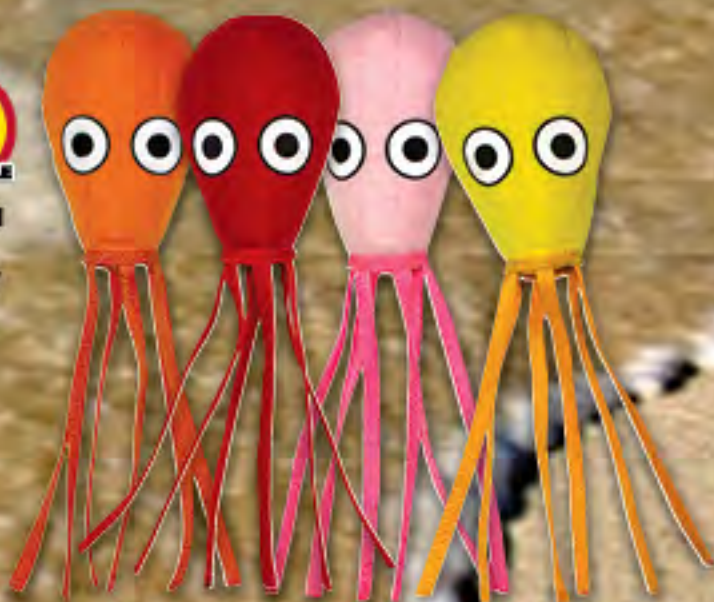

JR SQUIDS

Little pups love squids too! Keep your active pooch happy and at play with tuggable, fetchable JR Squids! Multiple layers of stitching and material makes this one "Tuff" toy!

ULTIMATE SQUIDS

Ultimate Squids are the perfect pool toy for your pooch! Swim, dive, pull and play all day with these silly squids. Made using our regular construction methods with up to 4 layers of material.