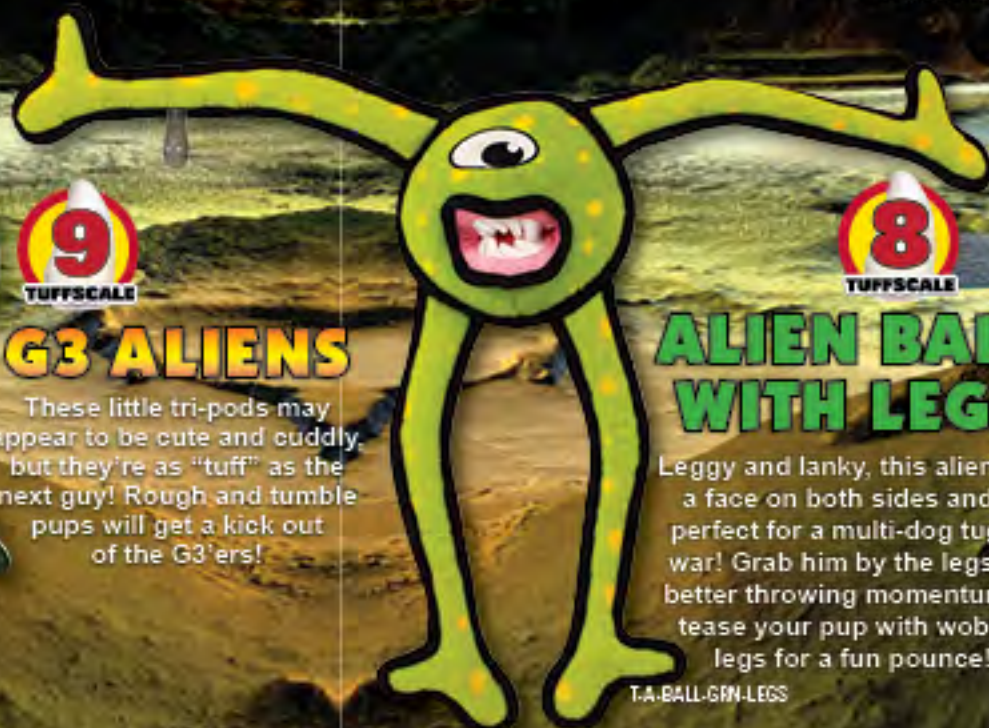

T.A-BALL-GRN

T.A-BALL-GRN-LEGS

MYDOGTOY.COM

24 1-866-4-DogToy (364-869) • (480) 704-1700