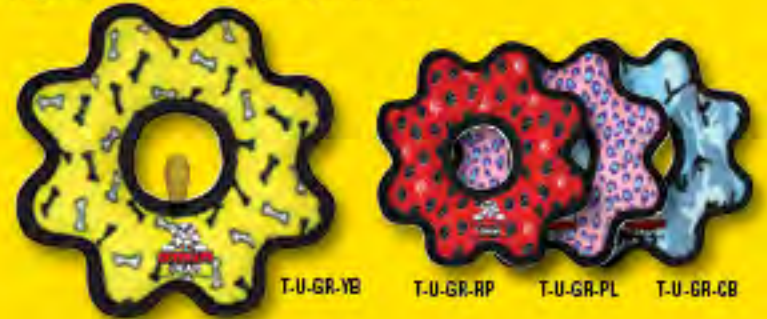

T-U-GR-YB
T-U-GR-RP
T-U-GR-PL
T-U-GR-CB