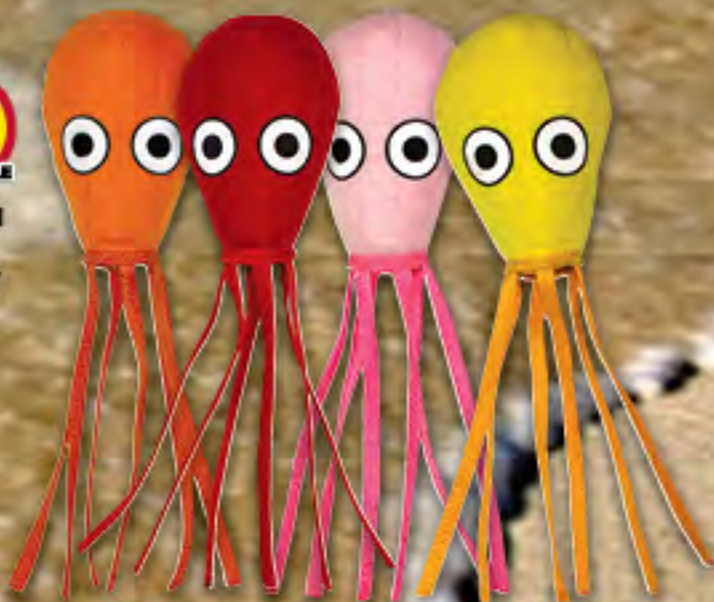

## JR SQUIDS

Little pups love squids too! Keep your active pooch happy and at play with tuggable, fetchable JR Squids! Multiple layers of stitching and material makes this one "Tuff" toy!

## ULTIMATE SQUIDS

Ultimate Squids are the perfect pool toy for your pooch! Swim, dive, pull and play all day with these silly squids. Made using our regular construction methods with up to 4 layers of material.