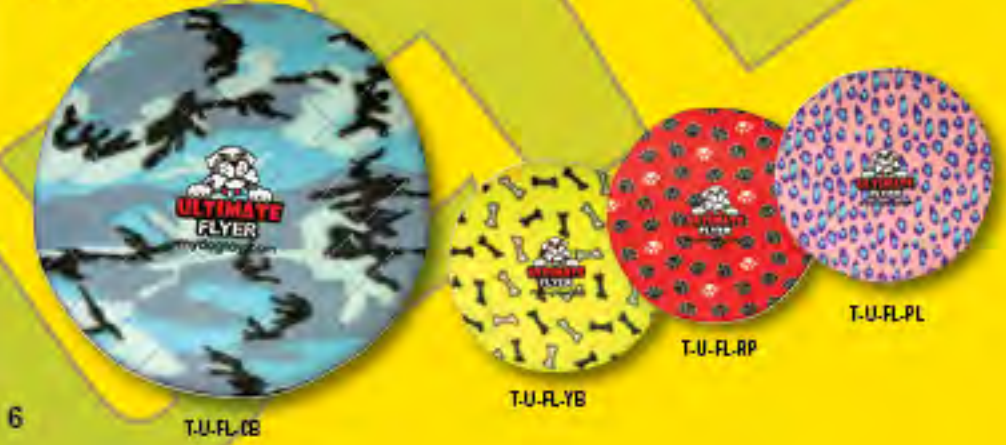

WORLDS "TUFFEST" SOFT DOG TOY

TUFFY® ULTIMATES

They Float, Squeak & Are Machine Washable

RING (9) TUFFSCALE #1 SELLER

The Ring has four squeakers and has soft edges so it won't hurt your dog's teeth or gums, making it a great toy for fetch or a game of tug.

FLYER (8) TUFFSCALE

This Flyer has one squeaker and is the perfect toy for training your dog to catch and fetch. Its soft fleece and durable construction make it the safest disc you'll find.

BONE (9) TUFFSCALE

For dogs that like to fetch, tug and whip their toys back and forth.

ODDBALLS (8) TUFFSCALE

For dogs that LOVE to fetch and catch!

MYDOGTOY.COM™
1-866-4-DogToy (364-869) • (480) 704-1700