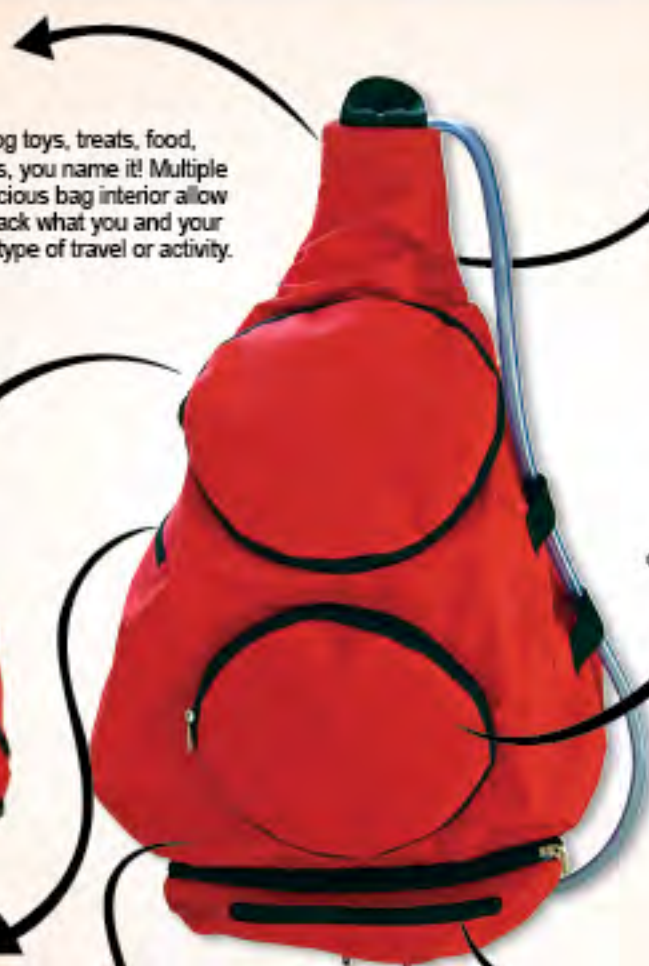

Waste Disposal Bag Dispenser:

Finally a convenient place for those all-important waste disposal bags! Keep it stocked for an easy pick-up every time. Disposal bags not included.

MP&GB-RED

Easy-Hook Carabiner:

Free up your hands by attaching your dog's leash to the carabiner.