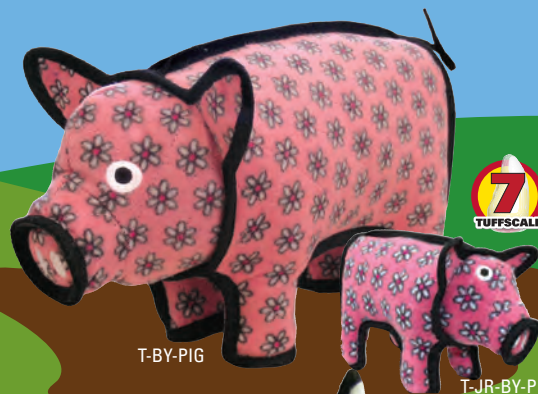

T-BY-W-MOUSE

T-BY-G-MOUSE

Molly & Mo MOUSE

Eenie-meenie Molly and Mo! Your pal will be catching these mice by their toes all day long. "Tuff"er than your average door mouse, Molly and Mo will be a joy to have around.

Polly Piggy is a playful pal prancing practically all day long, and you won't find a more perfect playmate for your pup. With plenty of panache, Polly Piggy pleases the most particular and precocious pooches.