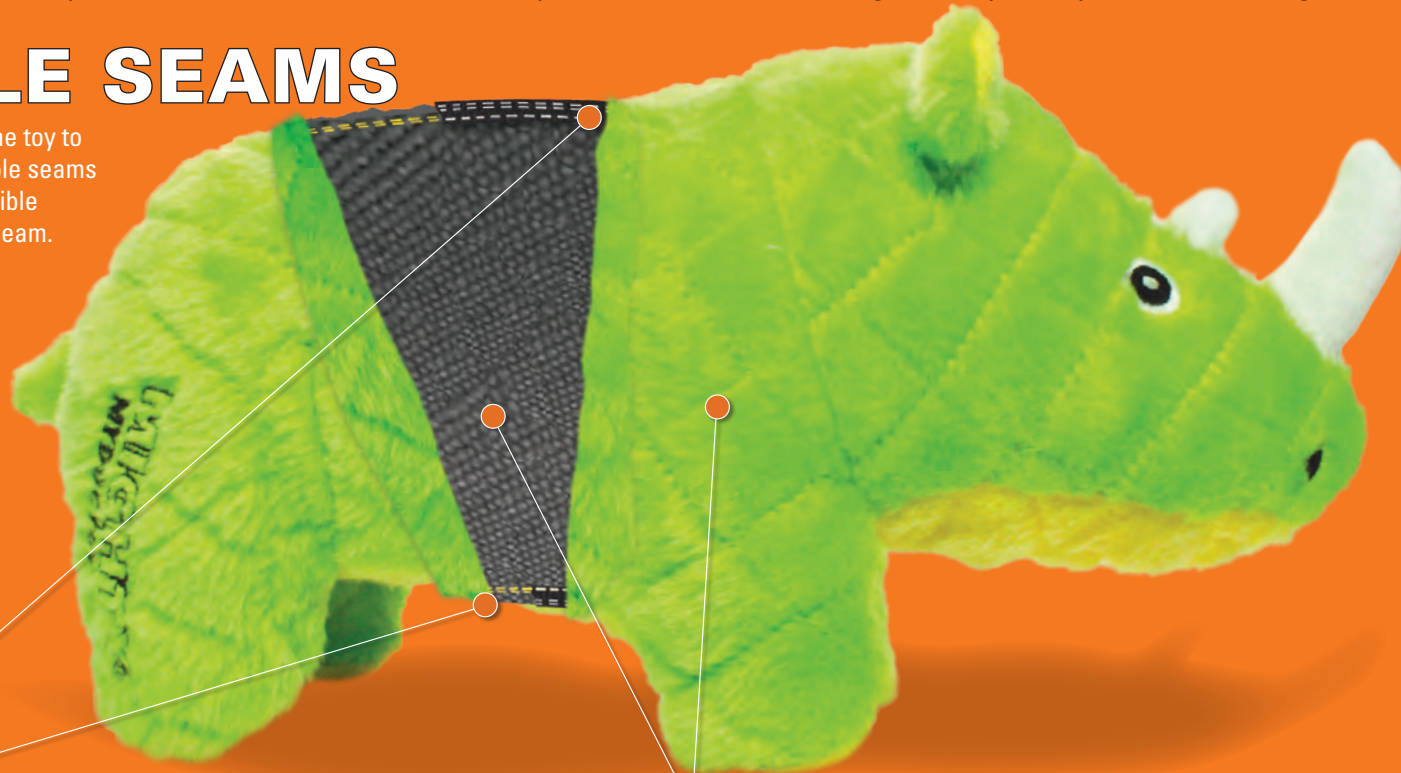

MIGHTY®

Mighty® Dog Toys *rethink durability* and approach it from a new angle.

Durability is created for each toy with multiple layers of flexible materials that move with the dog's teeth instead of tearing. Compared to other toys, Mighty® dog toys have no hard edges. The result is that these toys do not promote chewing—great when you're trying to discourage chewing habits.

These toys may seem plush on the outside, but all the durability features are internal making these toys soft, yet MIGHTY® strong.

DURABLE SEAMS

All seams are located inside the toy to discourage chewing. Vulnerable seams are protected by sewing a flexible material over the edge of the seam.

UP TO
4 ROWS OF
STITCHING

All material seams have multiple rows of stitching, are covered with a layer of soft, flexible material and sewn together with more rows of stitching, creating a soft and durable toy with no hard edges!

UP TO
2 LAYERS OF
MATERIAL

Outside layer is made of a tight-woven sherpa-style fleece – the result is good flexibility with high durability. Inside material is made of tight-woven brushed fleece of the heaviest weight and highest durability.

MIGHTY®