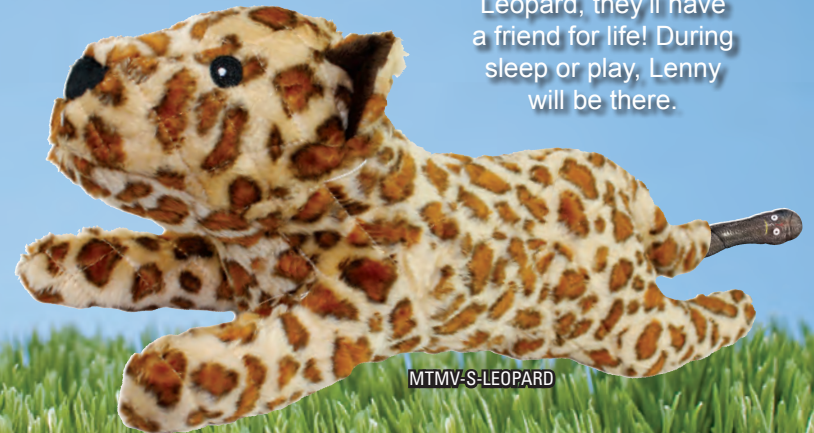

10
DURASCALE™

MTMV-0-GOLDFISH

Massive Javier Javelina

These peculiar Peccaries are perfect for your pooch! Soft and supple, this swine will certainly soothe your stray.

10
DURASCALE™

MTMV-S-JAVELINA

10
DURASCALE™

Massive Lenny Leopard

When your pooch adopts this Massive Leopard, they'll have a friend for life! During sleep or play, Lenny will be there.

MTMV-S-LEOPARD

MIGHTY[®] MASSIVE

Nearly twice the size of our regular animals and extra-durable for those hard-to-please pooches!

Massive Chippy Chipmunk

This big Chipmunk is every bit as cute as the little ones, and now there's so much more to cuddle!

MTMV-N-CHIPMUNK

Massive Foxy the Fox
There's no chance your pooch will be able to outsmart this Massive Fox! Tug, fetch, toss and roll with this big guy for a full day of fun.