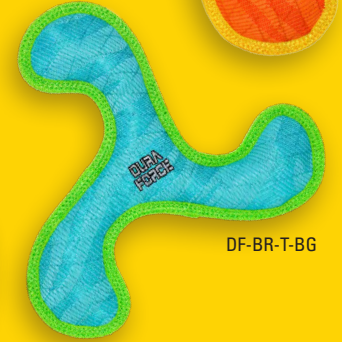

DF-B-T-BG

DF-B-ZZ-RR

DF-B-T-OY

JR. BONE

A Jr. Bone for medium to small sized dogs!

DFJR-B-T-PP

DFJR-B-ZZ-RR

DFJR-B-T-OY

DFJR-B-T-BG

DURAFORCE®

DURAFORCE®

DURABLE WOVEN FIBER! SQUEAKS, FLOATS AND WASHABLE!

BOOMERANG

A Boomerang with three squeakers is the perfect toy for training your dog to catch and fetch.

DF-BR-T-PP

DF-BR-ZZ-RR

DF-BR-T-OY

DF-BR-T-BG

JR. BOOMERANG

A Jr. Boomerang for medium to small sized dogs!

DFJR-BR-ZZ-RR

DFJR-BR-T-BG

DFJR-BR-T-OY

DFJR-BR-T-PP