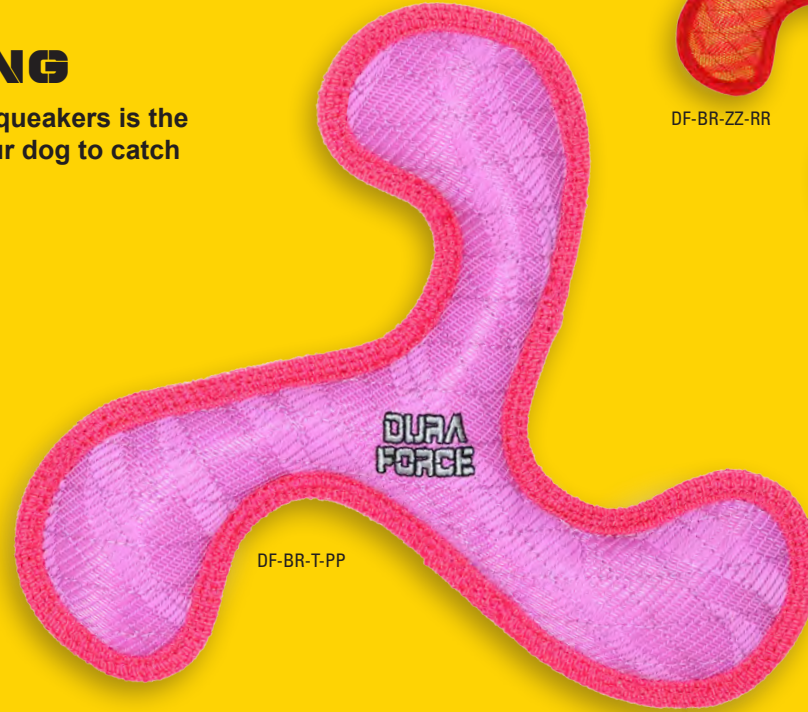

DFJR-B-T-BG

DURAFORCE®

DURAFORCE®

DURABLE WOVEN FIBER! SQUEAKS, FLOATS AND WASHABLE!

BOOMERANG

A Boomerang with three squeakers is the perfect toy for training your dog to catch and fetch.

DF-BR-T-PP

DF-BR-ZZ-RR