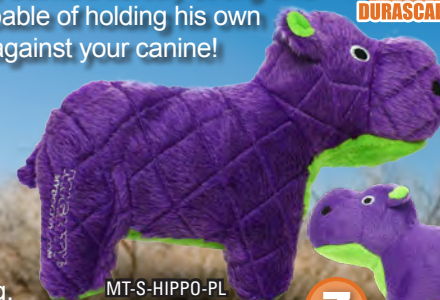

Purple Hippo:

Bring out the “wild” in your animal with a Hippo! This guy may look cute, but he’s fiercely strong and capable of holding his own against your canine!

8
DURASCALE™