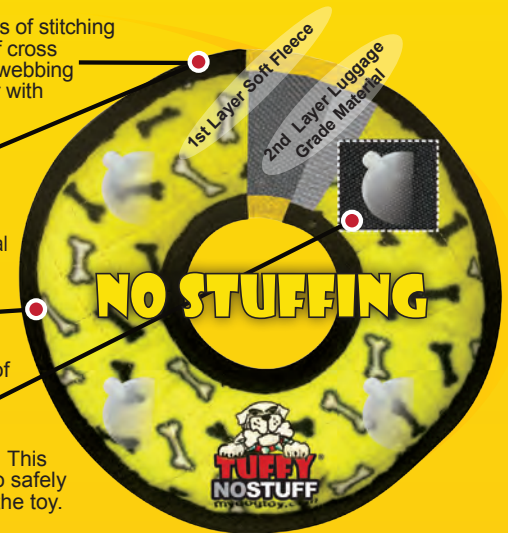

NO STUFF!

7 SEVEN ROWS OF STITCHING

Tuffy® toys can have up to 7 rows of stitching. The number of rows of stitching depends on the shape, size and style of the toy. Two directions of cross stitching hold the multiple layers together. Rows of stitching hold webbing around the material's edge, and the toy's parts are sewn together with up to 3 rows of stitching. When possible, a protective webbing is added around the outer edge and sewn up to 3 more times.

2 TWO LAYERS OF MATERIAL

Tuffy® No-Stuff toys can have up to 2 layers of material depending on the shape, size and style of the toy. Our Ultimate series (depicted here) has 1 layer of Luggage grade material. Certain layers of material are coated with a layer of plastic to hold the material fibers together. Finally, we use soft fleece for the outside layer.

PROTECTIVE WEBBING

For our Ultimate series we add an additional layer of webbing, whenever possible, around the outside edge to cover the seams of the toy. This is sewn multiple times, for added durability.

SQUEAKER SAFETY POCKETS

Squeakers are sewn into material pockets inside the toy. This additional layer of safety can give you the time you need to safely remove the toy in the event your dog reaches the core of the toy.