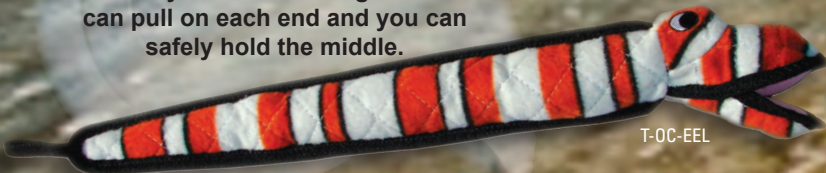

T-OC-EEL

THE "GENERAL"

Throw it and your dog will love bringing it back. This "Super Starfish" won't hurt your dog when thrown and is definitely backyard approved.