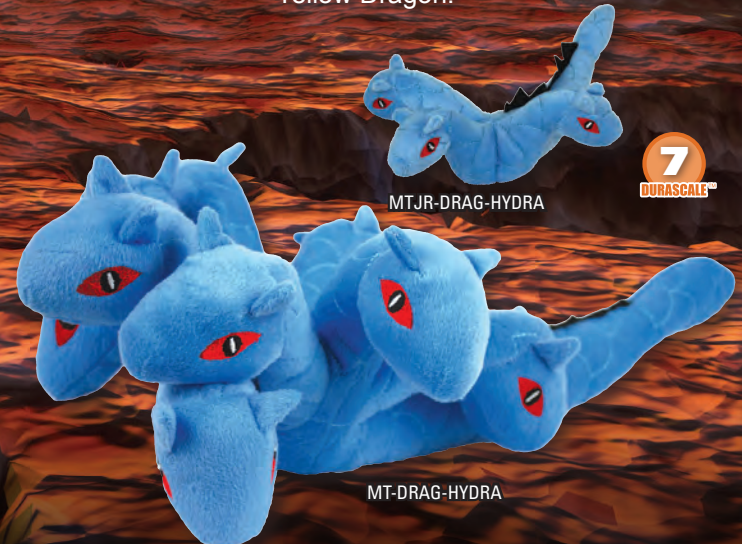

7
DURASCALE™

MT-DRAG-HYDRA

MIGHTY