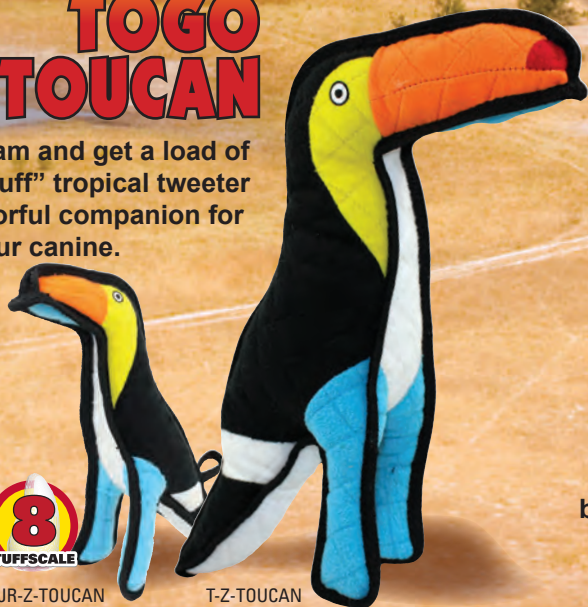

PEYTON PEACOCK

This Peacock is easy to toss and floats! Soft edges won't hurt gums.

T-Z-PEACOCK

TATTERS TIGER

This terrifying Tiger is a match for just about any pooch! Tatters is all about strength and endurance, so make sure your pup is in for the long-haul.

T-Z-TIGER

T-JR-Z-TIGER

TOGO TOUCAN

Move over Sam and get a load of Togo! This "tuff" tropical tweeter makes a colorful companion for your canine.

T-JR-Z-TOUCAN

T-Z-TOUCAN

BEAUFORT BEAR

Beaufort is a beautiful black bear with a big, big heart! A bit shy, your dog will need to befriend this beast for an assured best friend for life!