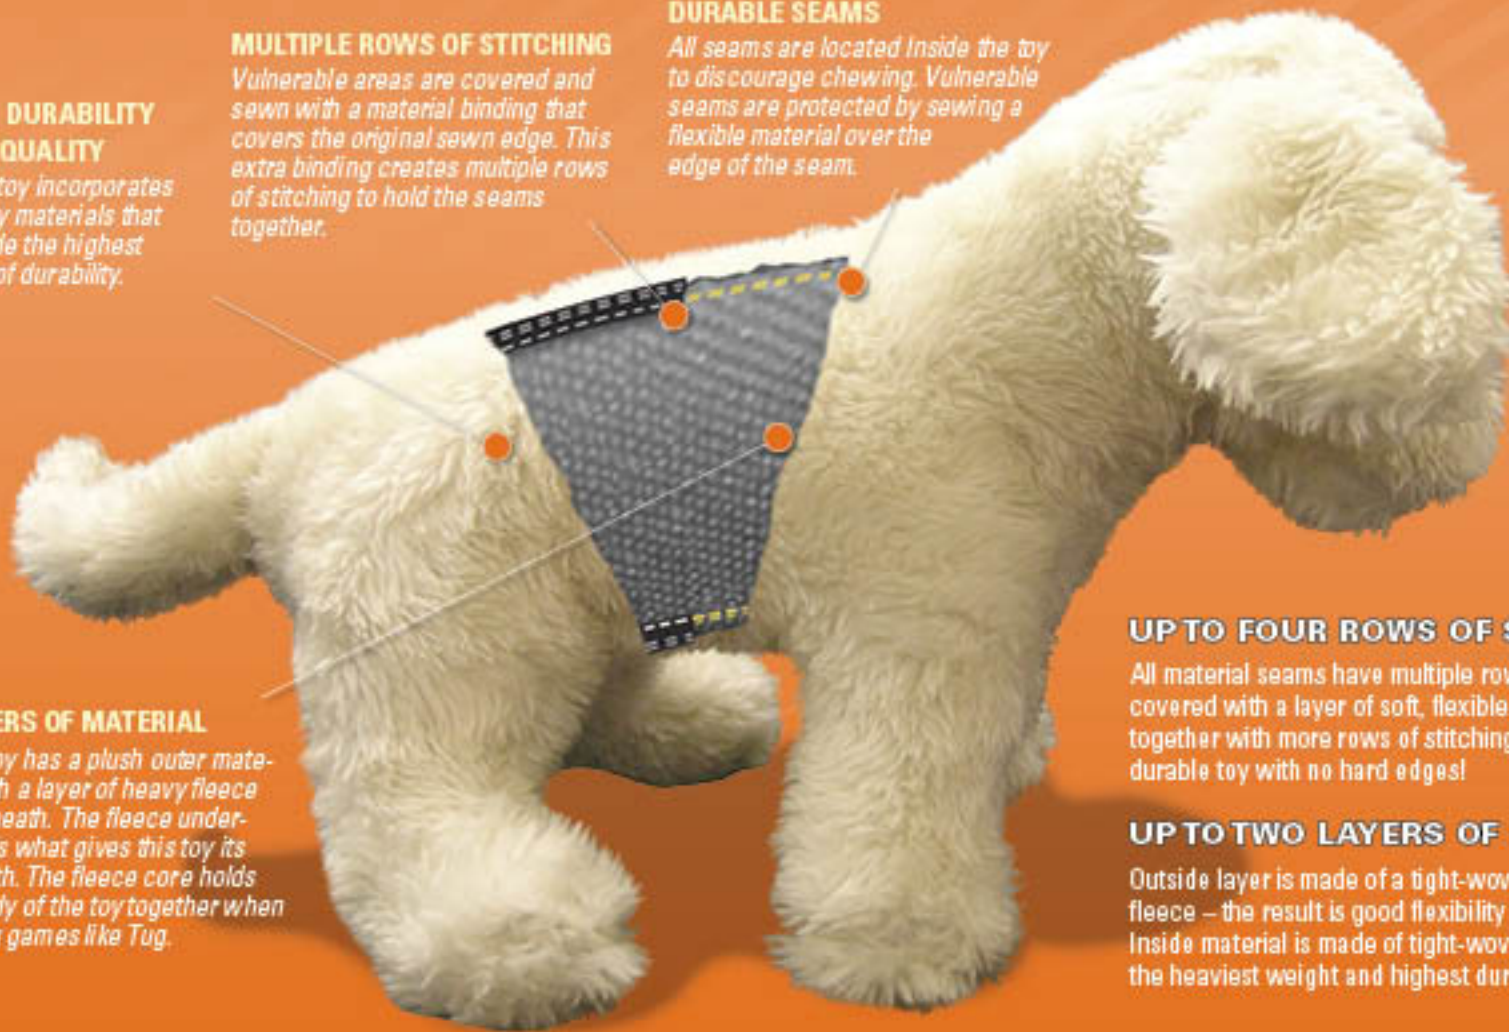

## Dog Toys

Mighty® Dog Toys *rethink durability* and approach it from a new angle.

Durability is created for each toy with multiple layers of flexible materials that move with the dog's teeth instead of tearing. Compared to other toys, Mighty® dog toys have no hard edges. The result is that these toys do not promote chewing – great when you're trying to discourage chewing habits. These toys may seem plush on the outside, but all the durability features are internal making these toys soft, yet MIGHTY® strong.

### MULTIPLE ROWS OF STITCHING

Vulnerable areas are covered and sewn with a material binding that covers the original sewn edge. This extra binding creates multiple rows of stitching to hold the seams together.

### DURABLE SEAMS

All seams are located inside the toy to discourage chewing. Vulnerable seams are protected by sewing a flexible material over the edge of the seam.

### 2 LAYERS OF MATERIAL

Each toy has a plush outer material with a layer of heavy fleece underneath. The fleece underneath is what gives this toy its strength. The fleece core holds the body of the toy together when playing games like Tug.