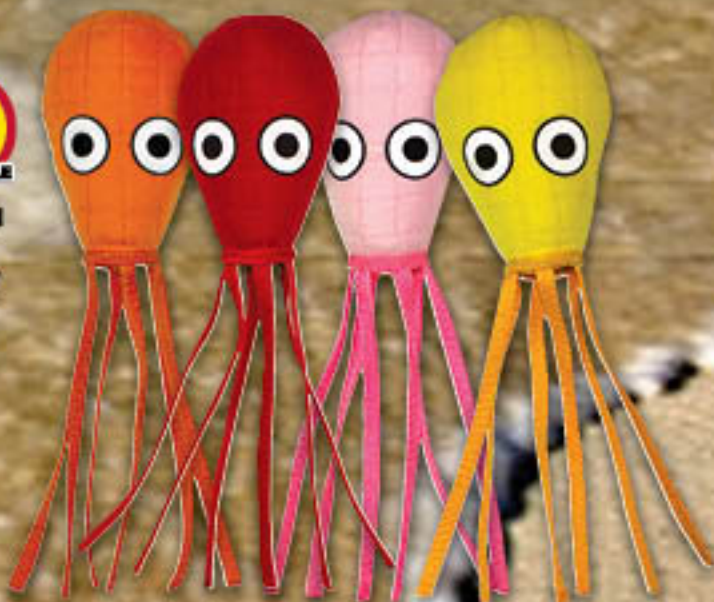

## JR SQUIDS

Little pups love squids too! Keep your active pooch happy and at play with tuggable, fetchable JR Squids! Multiple layers of stitching and material makes this one "Tuff" toy!

## ULTIMATE SQUIDS

Ultimate Squids are the perfect pool toy for your pooch! Swim, dive, pull and play all day with these silly squids. Made using our regular construction methods with up to 4 layers of material.