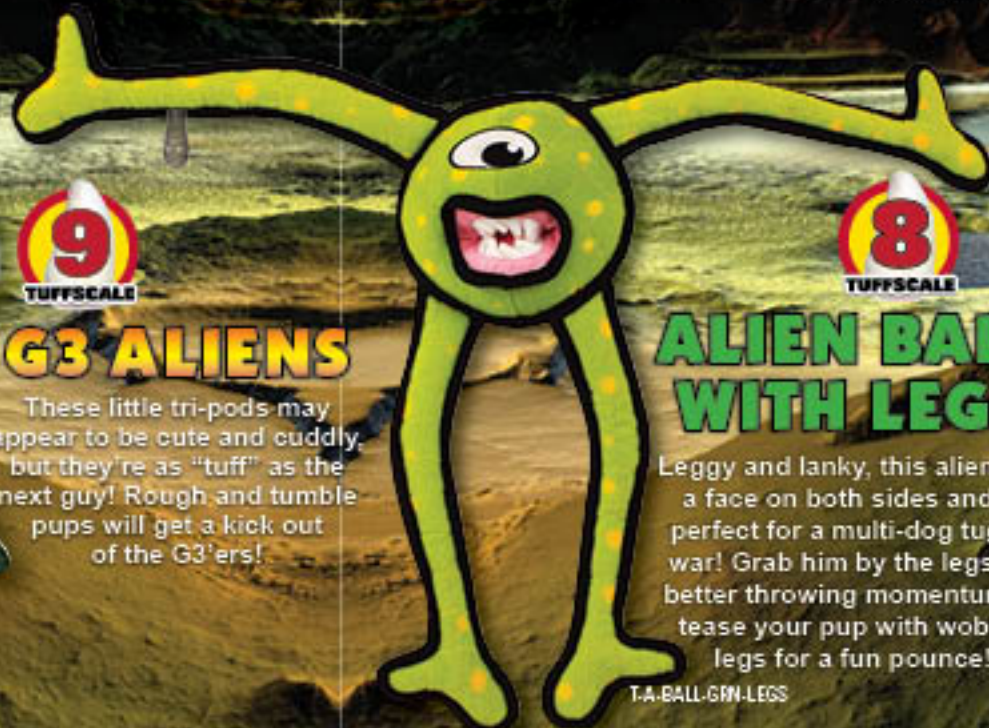

T.A-BALL-GRN

ALIEN BALL WITH LEGS

Leggy and lanky, this alien has a face on both sides and is perfect for a multi-dog tug-of-war! Grab him by the legs for better throwing momentum or tease your pup with wobbly legs for a fun pounce!

T.A-BALL-GRN-LEGS

MYDOGTOY.COM