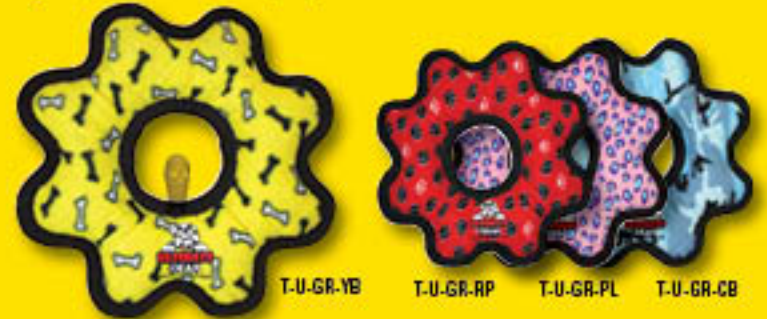

T-U-GR-YB T-U-GR-RP T-U-GR-PL T-U-GR-CB