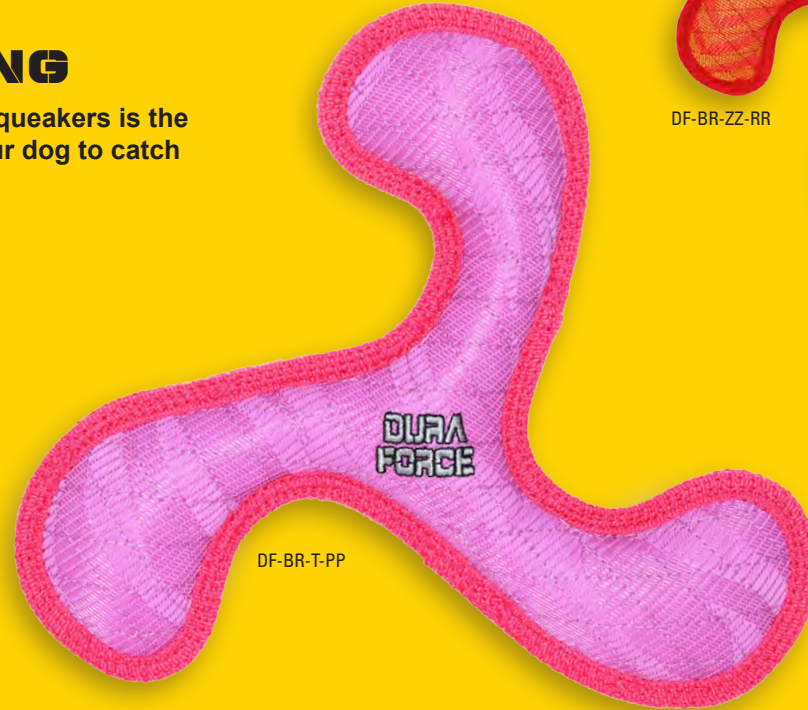

DFJR-B-T-BG

DURAFORCE®

DURAFORCE®

DURABLE WOVEN FIBER! SQUEAKS, FLOATS AND WASHABLE!

BOOMERANG

A Boomerang with three squeakers is the perfect toy for training your dog to catch and fetch.

DF-BR-T-PP

DF-BR-ZZ-RR