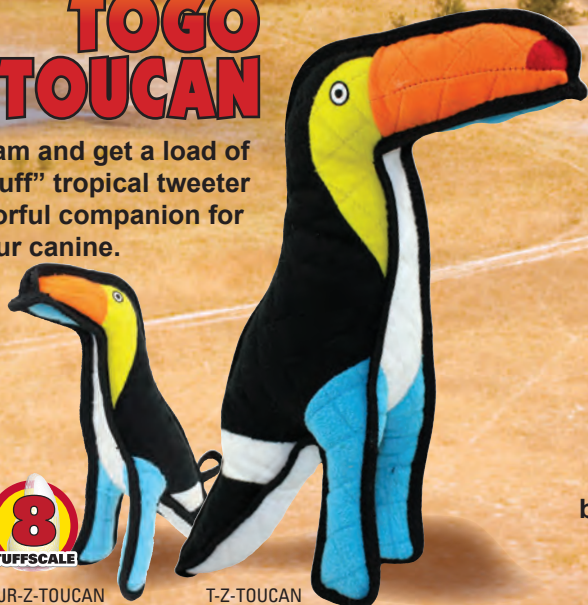

T-Z-HIPPO

T-JR-Z-HIPPO

PEYTON PEACOCK

This Peacock is easy to toss and floats! Soft edges won't hurt gums.

T-Z-PEACOCK

TATTERS TIGER

This terrifying Tiger is a match for just about any pooch! Tatters is all about strength and endurance, so make sure your pup is in for the long-haul.

T-Z-TIGER

T-JR-Z-TIGER

TOGO TOUCAN

Move over Sam and get a load of Togo! This "tuff" tropical tweeter makes a colorful companion for your canine.

T-JR-Z-TOUCAN

T-Z-TOUCAN

BEAUFORT BEAR

Beaufort is a beautiful black bear with a big, big heart! A bit shy, your dog will need to befriend this beast for an assured best friend for life!