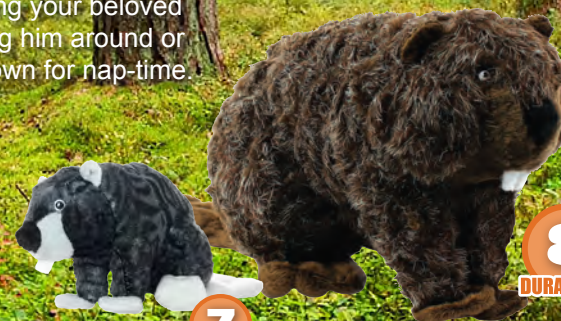

8
DURASCALE™

MT-N-FOX

7
DURASCALE™

MTJR-N-FOX

Benny Beaver:

Benny will be a busy Beaver when it comes to entertaining your beloved pup! Swing him around or snuggle down for nap-time.

8
DURASCALE™

MTJR-N-BEAVR