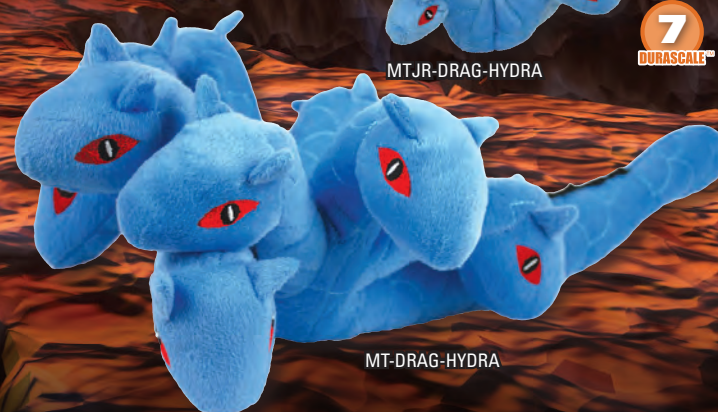

7
DURASCALE™

MT-DRAG-HYDRA

MIGHTY