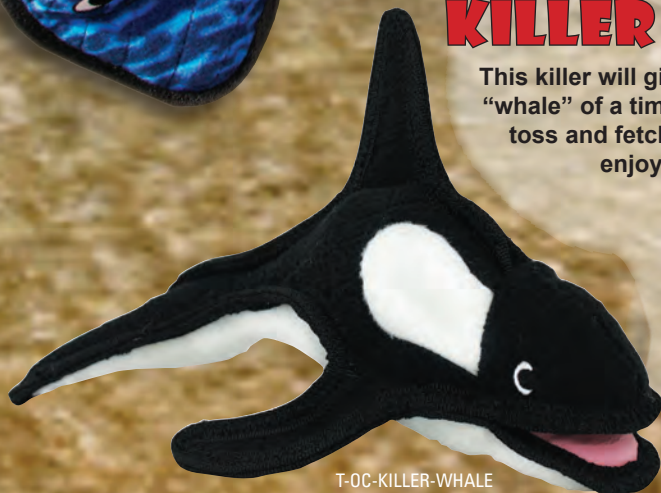

T-OC-STARFISH

GARY-GATOR

"Captain Toothless" is the toy that won't bite back. Soon to be your dog's best friend. Fun for every dog. When your dog is tired he makes a great pillow.

T-OC-ALLIGATOR

MYDOGTOY.COM™

His friends call him Burt, and this is one guy your dog will want to be friends with! Great as a pillow and all around play toy, your dog will enjoy keeping him close at all times.

T-OC-TURTLE

RAY-RAY

Great fun for everyone! This cross-eyed Stingray has a big head and wing span for your dog and a tail for you to enjoy in a game of tug.

T-OC-STINGRAY

T-OC-LARRY LOBSTER

KILLER WHALE

This killer will give your pooch a "whale" of a time! Snuggle, tug, toss and fetch for optimum enjoyment!

T-OC-KILLER-WHALE

LARRY LOBSTER & JR. LOBSTER

Larry & Jr. are your dog's "Maine" men. Since they are Lobsters, they are ready to play all day in and out of the water. Larry can't wait for the fun to begin!