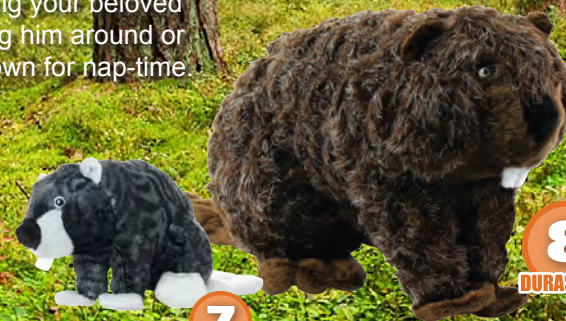

8
DURASCALE™

MT-N-FOX

7
DURASCALE™

MTJR-N-FOX

Benny Beaver:

Benny will be a busy Beaver when it comes to entertaining your beloved pup! Swing him around or snuggle down for nap-time.

8
DURASCALE™

MTJR-N-BEAVR