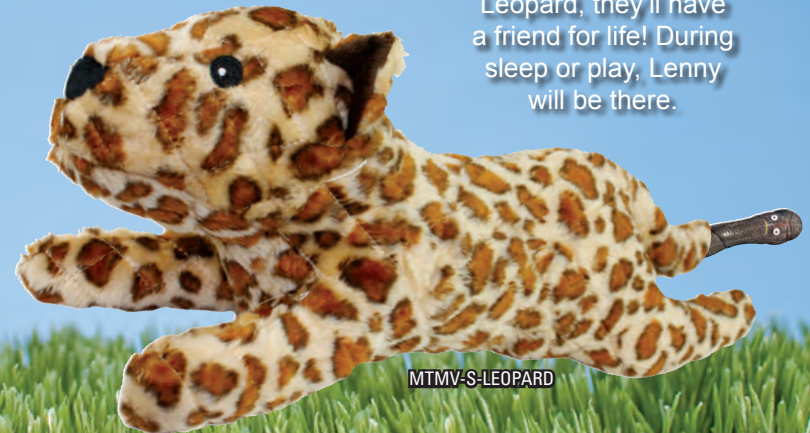

These peculiar Peccaries are perfect for your pooch! Soft and supple, this swine will certainly soothe your stray.

10
DURASCALE™

MTMV-S-JAVELINA

10
DURASCALE™

Massive Lenny Leopard

When your pooch adopts this Massive Leopard, they'll have a friend for life! During sleep or play, Lenny will be there.

MTMV-S-LEOPARD

MIGHTY[®] MASSIVE

Nearly twice the size of our regular animals and extra-durable for those hard-to-please pooches!

Massive Chippy Chipmunk

This big Chipmunk is every bit as cute as the little ones, and now there's so much more to cuddle!