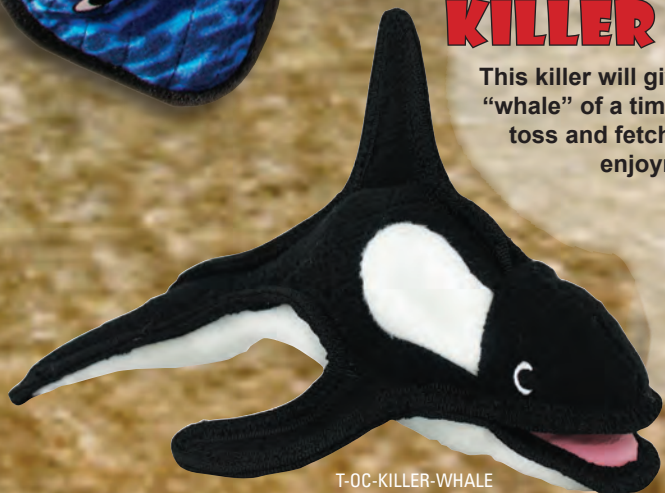

T-OC-STARFISH

GARY-GATOR

"Captain Toothless" is the toy that won't bite back. Soon to be your dog's best friend. Fun for every dog. When your dog is tired he makes a great pillow.

T-OC-ALLIGATOR

MYDOGTOY.COM™

His friends call him Burt, and this is one guy your dog will want to be friends with! Great as a pillow and all around play toy, your dog will enjoy keeping him close at all times.

T-OC-TURTLE

RAY-RAY

Great fun for everyone! This cross-eyed Stingray has a big head and wing span for your dog and a tail for you to enjoy in a game of tug.

T-OC-STINGRAY

T-OC-LARRY LOBSTER

KILLER WHALE

This killer will give your pooch a "whale" of a time! Snuggle, tug, toss and fetch for optimum enjoyment!

T-OC-KILLER-WHALE

LARRY LOBSTER & JR. LOBSTER

Larry & Jr. are your dog's "Maine" men. Since they are Lobsters, they are ready to play all day in and out of the water. Larry can't wait for the fun to begin!