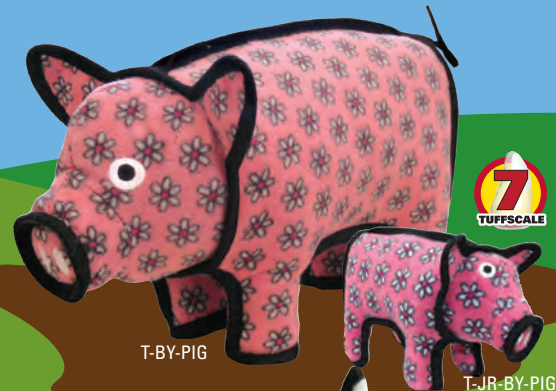

T-BY-W-MOUSE

T-BY-G-MOUSE

Eenie-meenie Molly and Mo! Your pal will be catching these mice by their toes all day long. "Tuff"er than your average door mouse, Molly and Mo will be a joy to have around.

Polly Piggy is a playful pal prancing practically all day long, and you won't find a more perfect playmate for your pup. With plenty of panache, Polly Piggy pleases the most particular and precocious pooches.