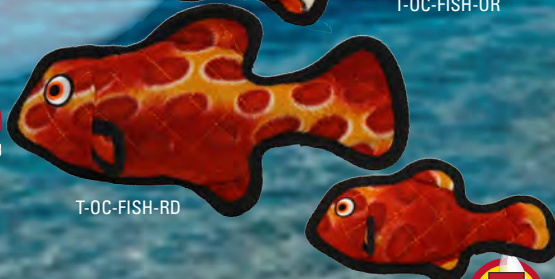

T-OC-STINGRAY

T-OC-LARRY LOBSTER

KILLER WHALE

This killer will give your pooch a "whale" of a time! Snuggle, tug, toss and fetch for optimum enjoyment!

T-OC-KILLER-WHALE

LARRY LOBSTER & JR. LOBSTER

Larry & Jr. are your dog's "Maine" men. Since they are Lobsters, they are ready to play all day in and out of the water. Larry can't wait for the fun to begin!

T-OC-JR-LOBSTER

MYDOGTOY.COM™
1-866-4-DogToy (364-869) • (480) 704-1700

TUFFY® OCEAN CREATURES

Washable & They Float!

OCEAN FISH

One fish, two fish—
red fish, orange fish!
And juniors too.
A school of
fish for you!

T-OC-JR-FISH-OR

T-OC-FISH-OR

T-OC-FISH-RD

T-OC-JR-FISH-RD

SHACK SHARK

Keep your legs up when this shark
hits the water! Because Tuffy
toys are built to float,
Shack The Shark is
perfect for a game of fetch
in or out of water!

T-OC-SHARK

HADLEY HAMMERHEAD

Grab your boat and float
to the deep to find
the elusive Hammerhead!
Great fun
for everyone!

T-OC-HAMMERHEAD

TIGER SHARK

Frightening in the water,
but fun in the living room! Tiger
Shark will keep your pooch
happy as he dreams
of days at the ocean.