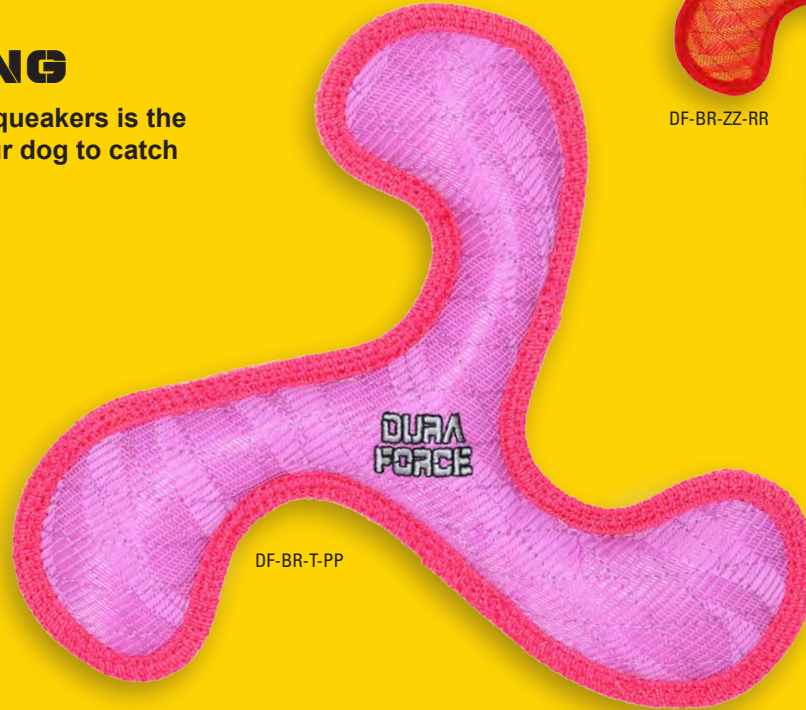

DFJR-B-T-BG

DURAFORCE®

DURAFORCE®

DURABLE WOVEN FIBER! SQUEAKS, FLOATS AND WASHABLE!

BOOMERANG

A Boomerang with three squeakers is the perfect toy for training your dog to catch and fetch.

DF-BR-T-PP

DF-BR-ZZ-RR