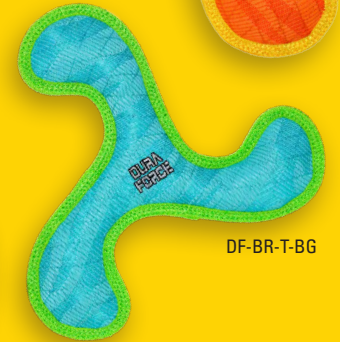

DF-B-T-BG

DF-B-ZZ-RR

DF-B-T-OY

JR. BONE

A Jr. Bone for medium to small sized dogs!

DFJR-B-T-PP

DFJR-B-ZZ-RR

DFJR-B-T-OY

DFJR-B-T-BG

DURAFORCE®

DURAFORCE®

DURABLE WOVEN FIBER! SQUEAKS, FLOATS AND WASHABLE!

BOOMERANG

A Boomerang with three squeakers is the perfect toy for training your dog to catch and fetch.

DF-BR-T-PP

DF-BR-ZZ-RR

DF-BR-T-OY

DF-BR-T-BG

JR. BOOMERANG

A Jr. Boomerang for medium to small sized dogs!

DFJR-BR-ZZ-RR

DFJR-BR-T-BG

DFJR-BR-T-OY

DFJR-BR-T-PP