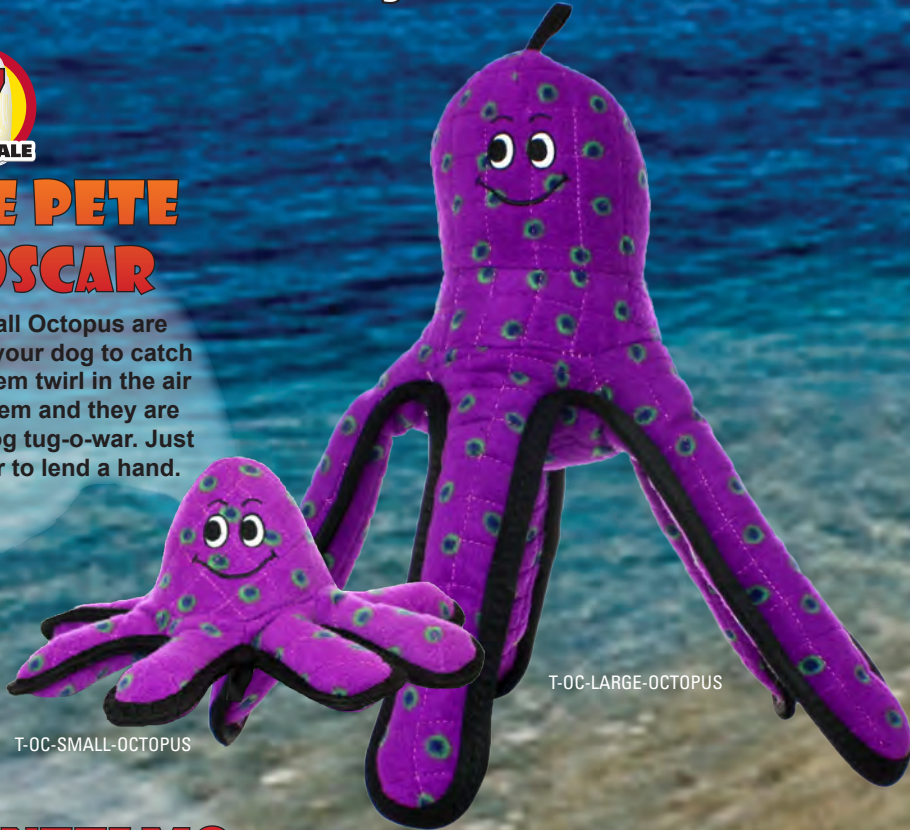

T-MG-CR-OCT-S-TG

OSCAR SCHWARZACREATURE

Oscar's rock hard bod can take on any dog in a game of fetch or tug-o-war!! He'll be back... for more play time. Soft edges won't hurt gums, and it floats!

TUFFY® OCEAN CREATURES

Washable & They Float!

PURPLE PETE & LIL OSCAR

The large and small Octopus are perfect for training your dog to catch and fetch. Watch them twirl in the air when you throw them and they are great for multiple dog tug-o-war. Just ask Pete and Oscar to lend a hand.

T-OC-STARFISH

GARY-GATOR

"Captain Toothless" is the toy that won't bite back. Soon to be your dog's best friend. Fun for every dog. When your dog is tired he makes a great pillow.

T-OC-ALLIGATOR

MYDOGTOY.COM™