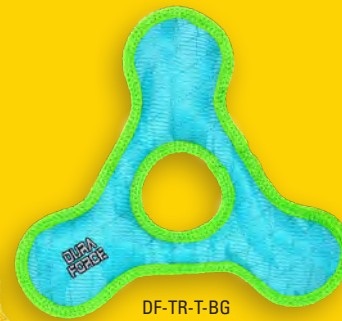

DF-BR-T-OY

DF-BR-T-BG

JR. BOOMERANG

A Jr. Boomerang for medium to small sized dogs!

DFJR-BR-ZZ-RR

DFJR-BR-T-BG

DFJR-BR-T-OY

DFJR-BR-T-PP

DF-TR-T-OY

DF-TR-T-BG

DF-TR-T-PP

JR. TRIANGLE RING

A Jr. Triangle for medium to small sized dogs!

DFJR-TR-ZZ-RR

DFJR-TR-T-BG

DFJR-TR-T-OY