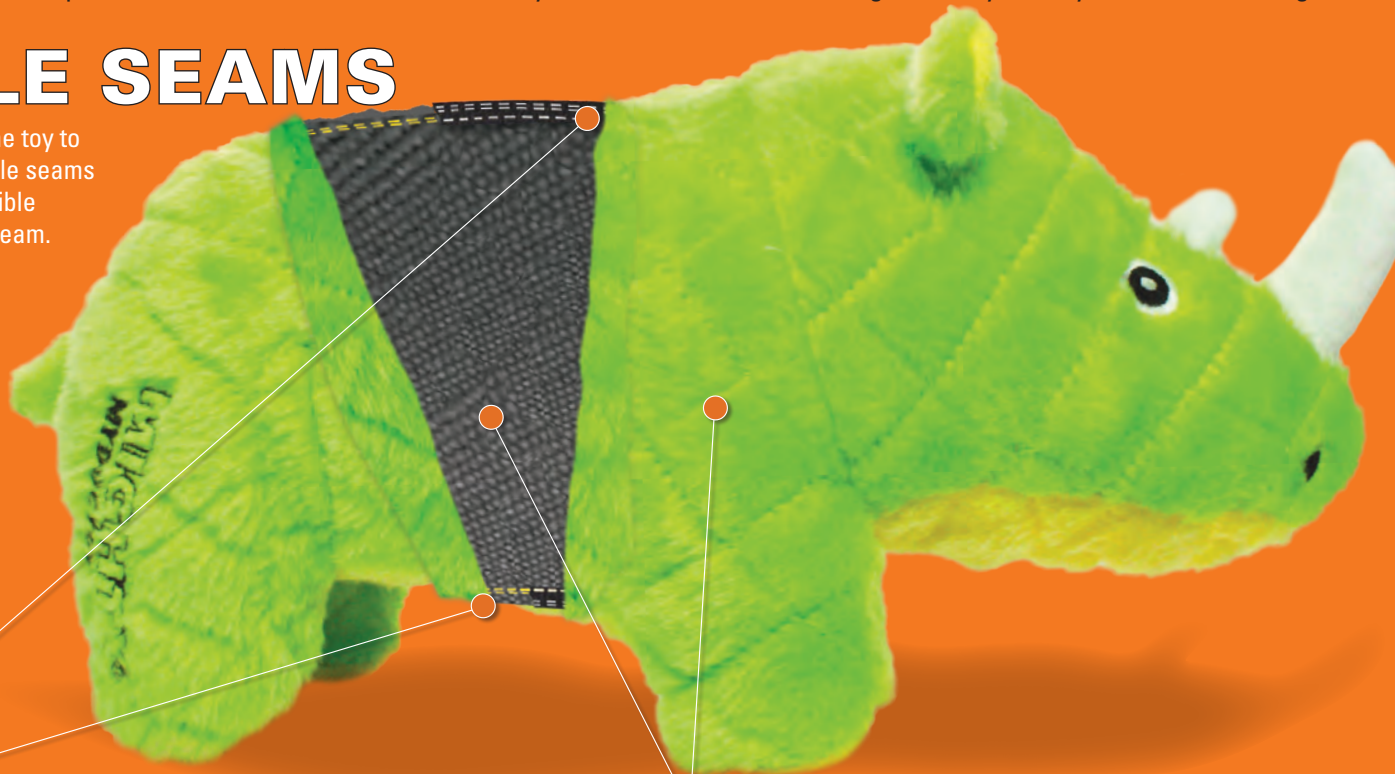

MIGHTY®

Mighty® Dog Toys *rethink durability* and approach it from a new angle.

Durability is created for each toy with multiple layers of flexible materials that move with the dog's teeth instead of tearing. Compared to other toys, Mighty® dog toys have no hard edges. The result is that these toys do not promote chewing—great when you're trying to discourage chewing habits.

These toys may seem plush on the outside, but all the durability features are internal making these toys soft, yet MIGHTY® strong.

DURABLE SEAMS

All seams are located inside the toy to discourage chewing. Vulnerable seams are protected by sewing a flexible material over the edge of the seam.

UP TO
4 ROWS OF
STITCHING

All material seams have multiple rows of stitching, are covered with a layer of soft, flexible material and sewn together with more rows of stitching, creating a soft and durable toy with no hard edges!

UP TO
2 LAYERS OF
MATERIAL

Outside layer is made of a tight-woven sherpa-style fleece – the result is good flexibility with high durability. Inside material is made of tight-woven brushed fleece of the heaviest weight and highest durability.

MIGHTY®