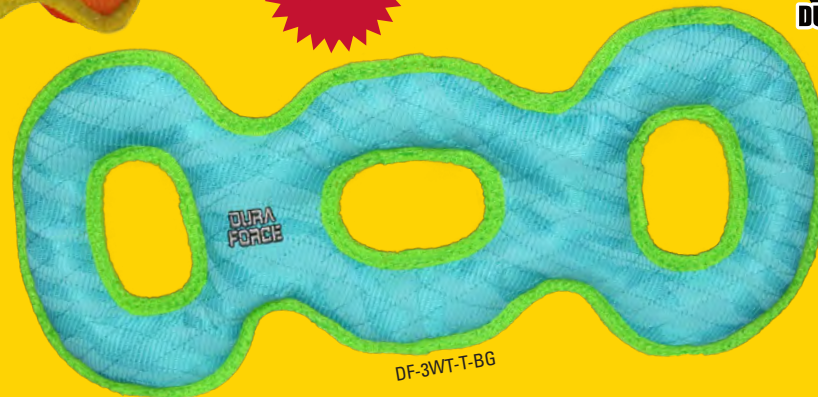

3WAY TUG

DF-3WT-T-BG