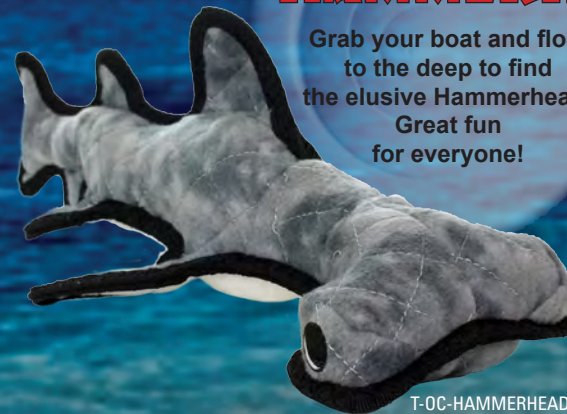

T-OC-STINGRAY

T-OC-LARRY LOBSTER

KILLER WHALE

This killer will give your pooch a "whale" of a time! Snuggle, tug, toss and fetch for optimum enjoyment!

T-OC-KILLER-WHALE

LARRY LOBSTER & JR. LOBSTER

Larry & Jr. are your dog's "Maine" men. Since they are Lobsters, they are ready to play all day in and out of the water. Larry can't wait for the fun to begin!

T-OC-JR-FISH-OR

T-OC-FISH-OR

T-OC-FISH-RD

T-OC-JR-FISH-RD

SHACK SHARK

Keep your legs up when this shark
hits the water! Because Tuffy
toys are built to float,
Shack The Shark is
perfect for a game of fetch
in or out of water!

T-OC-SHARK

HADLEY HAMMERHEAD

Grab your boat and float
to the deep to find
the elusive Hammerhead!
Great fun
for everyone!

T-OC-HAMMERHEAD

TIGER SHARK

Frightening in the water,
but fun in the living room! Tiger
Shark will keep your pooch
happy as he dreams
of days at the ocean.

T-OC-TIGERSHARK

WESLEY WHALE

You'll have a blast playing "catch and release" with this Titan of the Ocean!
Great for backyard or water play.

T-OC-WHALE

SQUIDS

These tuggable, fetchable Squids have an eye catching new shape and design to help you and your dog stay active and happy at play! Multiple layers of stitching and material makes this one "TUFF" toy!