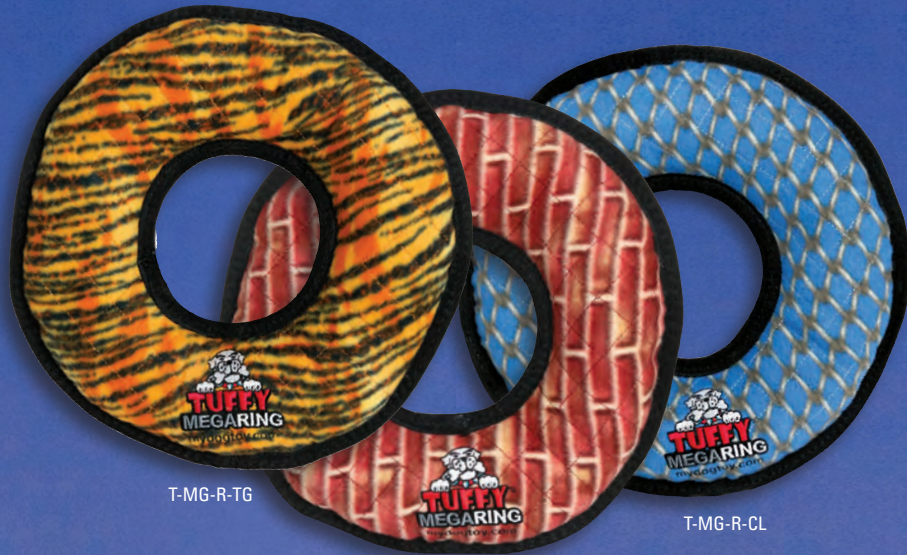

MEGA™ RING

T-MG-R-TG

T-MG-R-BR