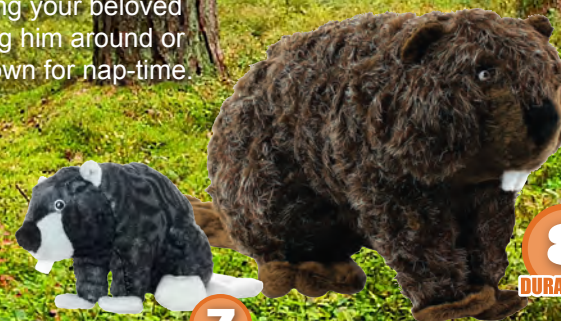

8
DURASCALE™

MT-N-FOX

7
DURASCALE™

MTJR-N-FOX

Benny Beaver:

Benny will be a busy Beaver when it comes to entertaining your beloved pup! Swing him around or snuggle down for nap-time.

8
DURASCALE™

MTJR-N-BEAVER