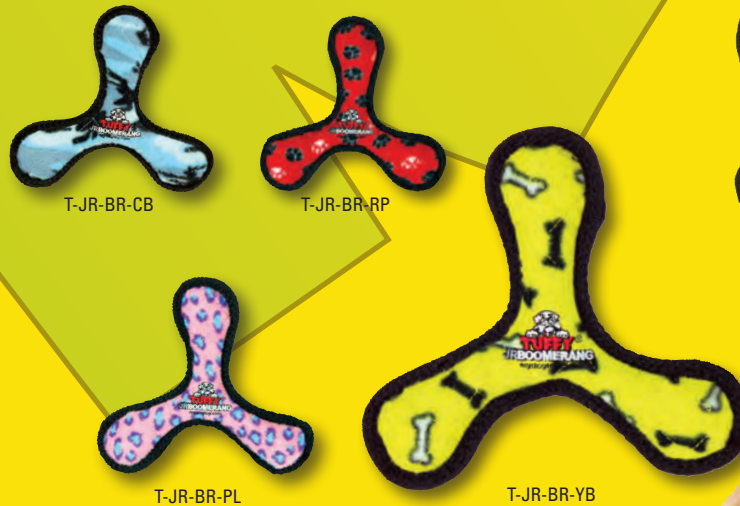

T-JR-BR-CB

T-JR-BR-RP

T-JR-BR-PL

T-JR-BR-YB

MYDOGTOY.COM^{TM}
1-866-4-DogToy (364-869) • (480) 704-1700