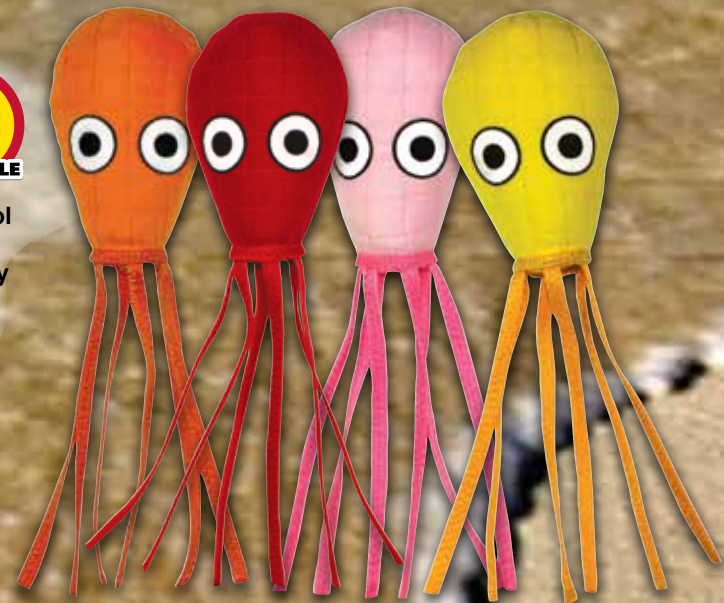

T-OC-MG-SQUID-PK / T-OC-MG-SQUID-YW / T-OC-MG-SQUID-OR / T-OC-MG-SQUID-RD

MEGA SQUIDS

You won't need to dive 20,000 leagues under the sea to enjoy these giant squids! Perfect for fetching and tugging, the Mega Squids are made using our "MEGA" construction methods with up to 7 layers of material for extra durability!

ULTIMATE SQUIDS

Ultimate Squids are the perfect pool toy for your pooch! Swim, dive, pull and play all day with these silly squids. Made using our regular construction methods with up to 4 layers of material.