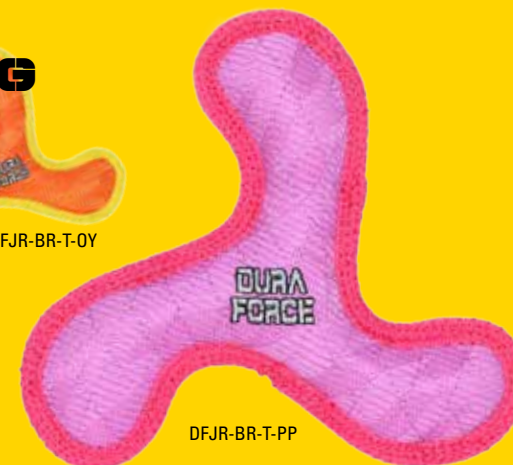

DFJR-BR-T-PP

DURAFORCE®