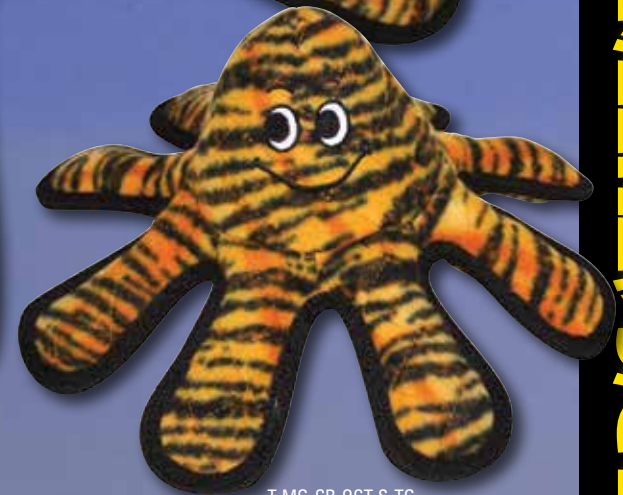

T-MG-TO-CL

T-MG-TO-BR

T-MG-CR-OCT-L-TG

JERSEY SHORE PETE

This tough guy can outlast any dog. He's got a great fake orange tan with jet black stripes. Pete will take on multiple dogs in a game of tug-o-war. Or head lock one at a time! Soft edges won't hurt gums, and it floats!