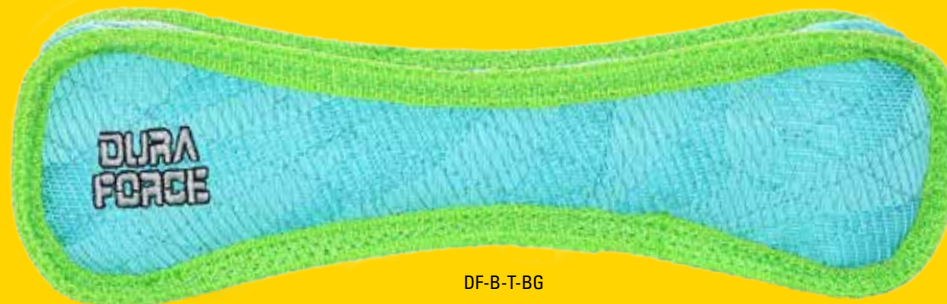

DF-B-ZZ-RR

DF-B-T-BG