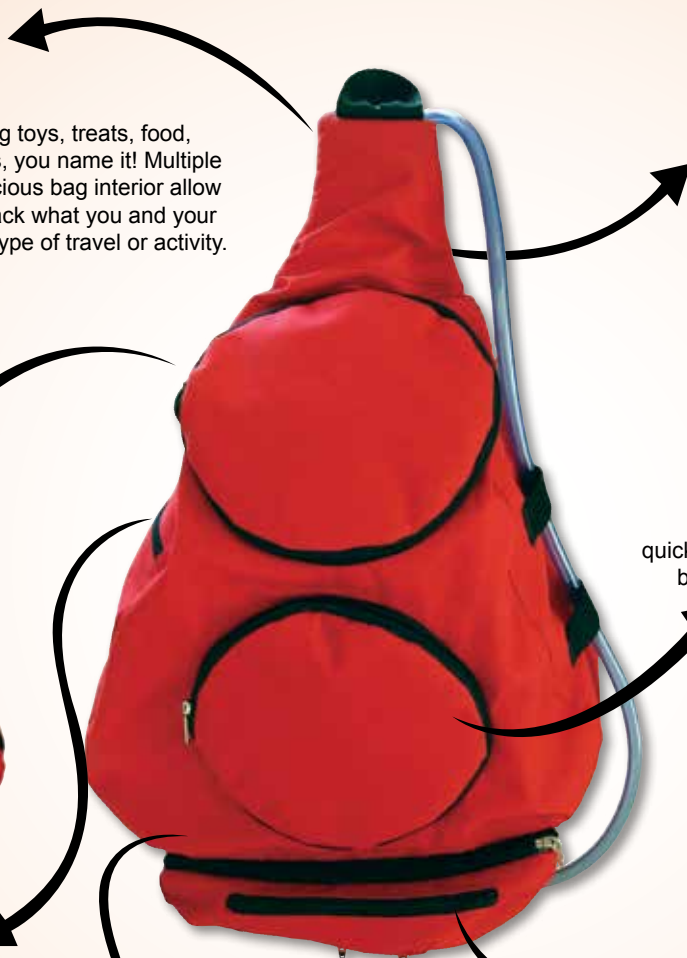

Waste Disposal Bag Dispenser:

Finally a convenient place for those all-important waste disposal bags! Keep it stocked for an easy pick-up every time. Disposal bags not included.

MP&GB-RED

Easy-Hook Carabiner:

Free up your hands by attaching your dog's leash to the carabiner.