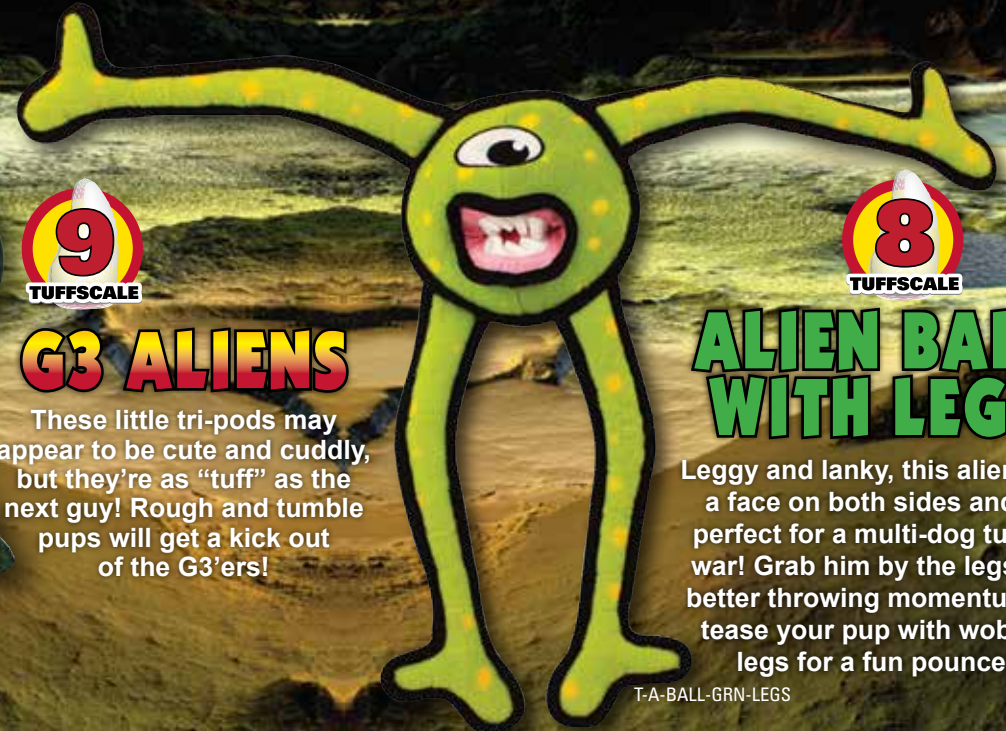

T-A-BALL-GRN

T-A-G6-ALIEN-GRN

ALIEN BALL WITH LEGS

Leggy and lanky, this alien has a face on both sides and is perfect for a multi-dog tug-of-war! Grab him by the legs for better throwing momentum or tease your pup with wobbly legs for a fun pounce!

T-A-BALL-GRN-LEGS