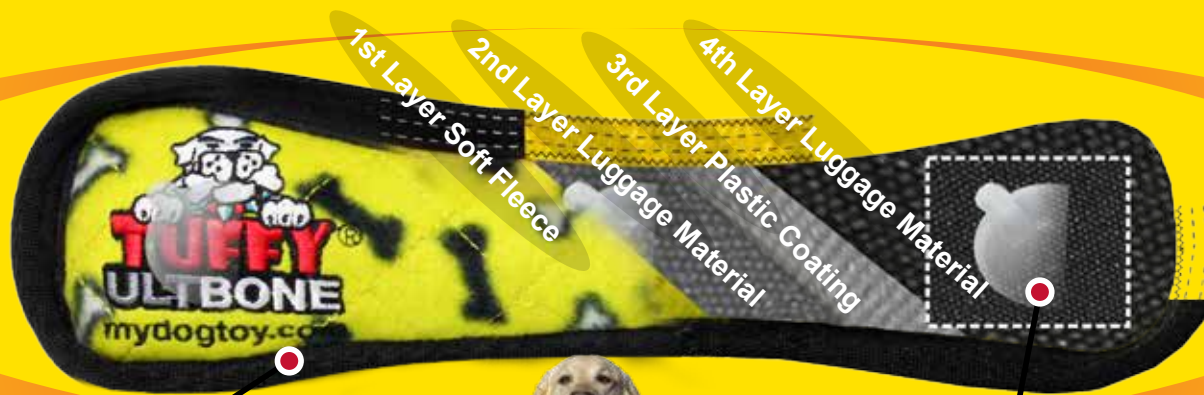

TUFFY®

HOW ARE THEY MADE?

7

SEVEN ROWS OF STITCHING

Tuffy® toys can have up to 7 rows of stitching. The number of rows of stitching depends on the shape, size and style of the toy. Two directions of cross stitching hold the multiple layers together. Rows of stitching hold webbing around the materials edge, and the toys' parts are sewn together with up to 3 rows of stitching. When possible, a protective webbing is added around the outer edge and sewn up to 3 more times.

4

FOUR LAYERS OF MATERIAL

Tuffy® toys can have up to 4 layers of material depending on the shape, size and style of the toy. Our Ultimate series (depicted here) can have up to 2 layers of Luggage grade material. Certain layers of material are coated with a layer of plastic to hold the material fibers together. Finally, we use soft fleece for the outside layer.