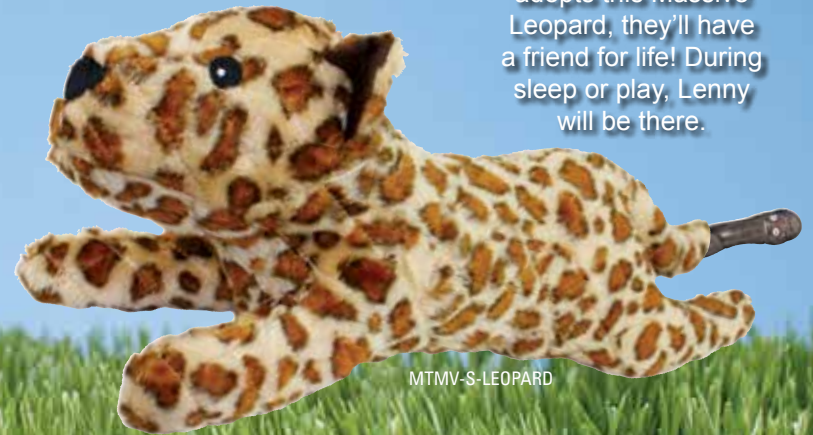

MTMV-O-GOLDFISH

Massive Lenny Leopard

When your pooch adopts this Massive Leopard, they'll have a friend for life! During sleep or play, Lenny will be there.

MTMV-S-LEOPARD

MIGHTY[®]

MIGHTY[®] MASSIVE

Nearly twice the size of our regular animals and extra-durable for those hard-to-please pooches!