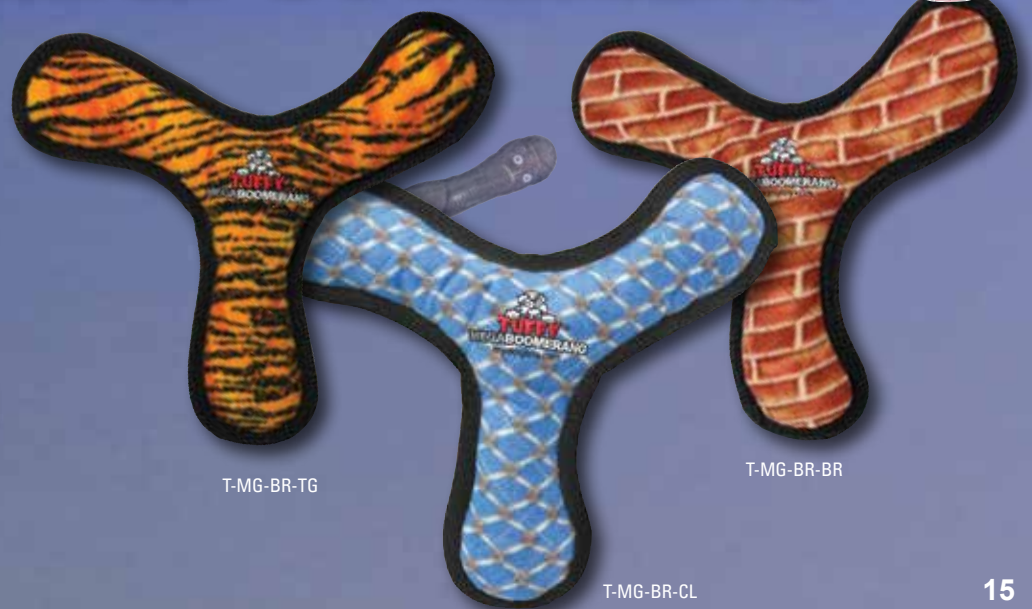

MEGA™ BOWMERANG

T-MG-BR-TG

T-MG-BR-CL

T-MG-BR-BR

WORLD'S "TUFF"EST SOFT DOG TOY™