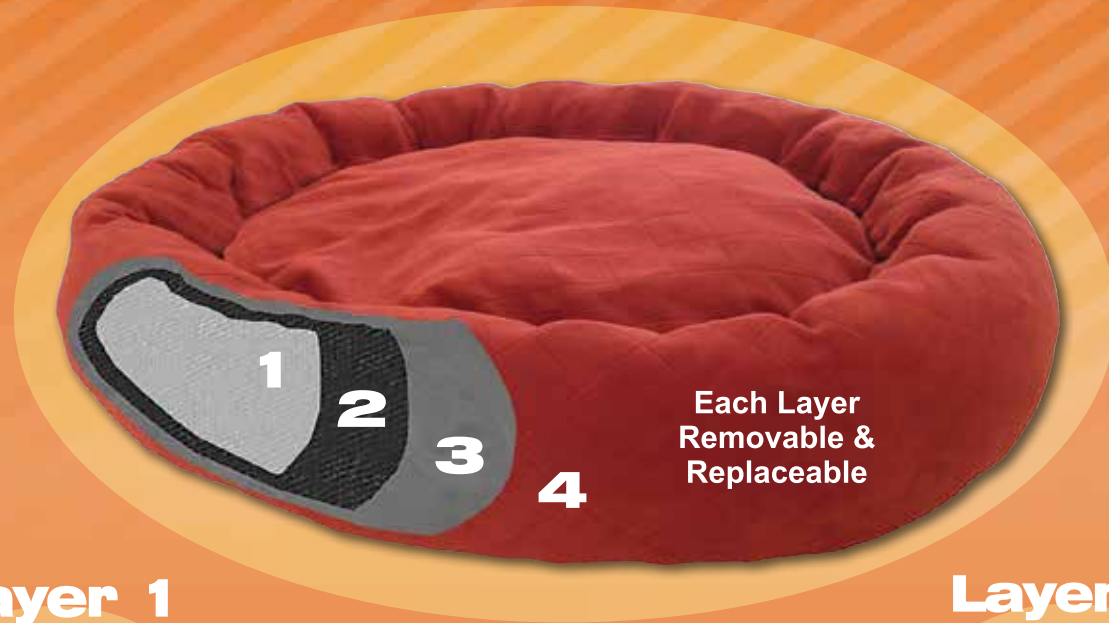

Each Layer
Removable &
Replaceable

Layer 1

All New
Fiber Filling

Layer 2

Inner Layer of
Soft Mesh
Polyester

Layer 3

Protective Layer
Plastic Coated
Luggage Grade
Material

Layer 4

Outer Layer of
Machine Washable
Durable Soft Fleece

Available in Four Colors & Three Sizes!

Customize your dog bed with four different color options! Because our sheets are sold separately, you can choose from Desert Tan, Sage Green, Midnight Blue and Wine Red to match your home decor, or simply give your pup a little variety.

Two Piece Design

Our unique two piece design (pillow mat and bolster) makes our bed versatile and portable for travel. The removable bottom cushion can be used as a travel mat or crate mat to promote the familiarity of home in a not-so-familiar place like the boarding kennel or a camping trip.

Saving Money

Replaceable parts save you money. Now you can replace the worn part and not the entire bed. By not having to repeatedly purchase new beds for your pet, you can spend the savings elsewhere. Your dog will thank you because they will never have the hassle of having to learn to like their new bed and getting it to smell like something that belongs to them. Just replace the parts you need.

©
MIGIX