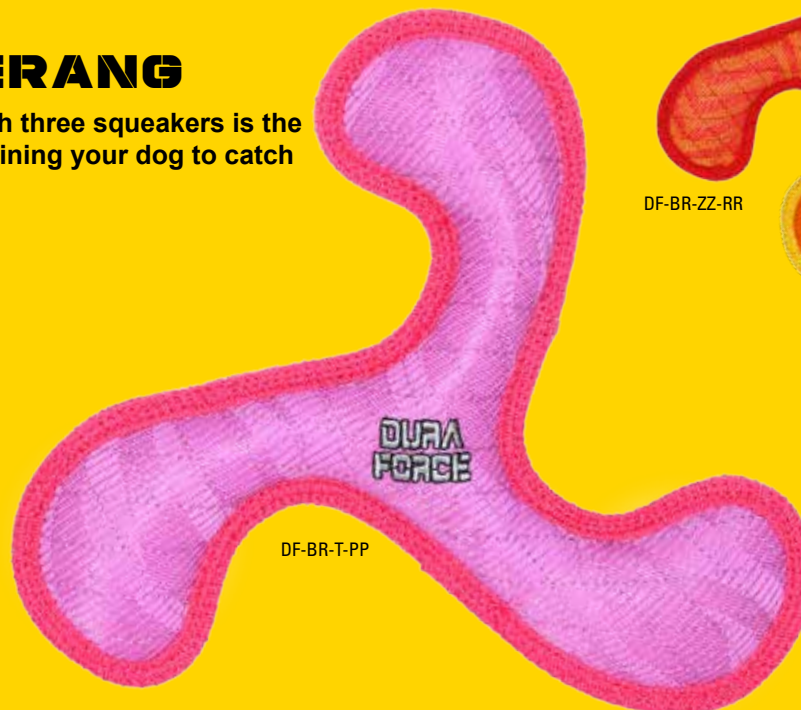

DURAFORCE®

DURAFORCE®

DURABLE WOVEN FIBER! SQUEAKS, FLOATS AND WASHABLE!

DURA SCALE™

BOOMERANG

A Boomerang with three squeakers is the perfect toy for training your dog to catch and fetch.

DF-BR-T-PP

DF-BR-ZZ-RR