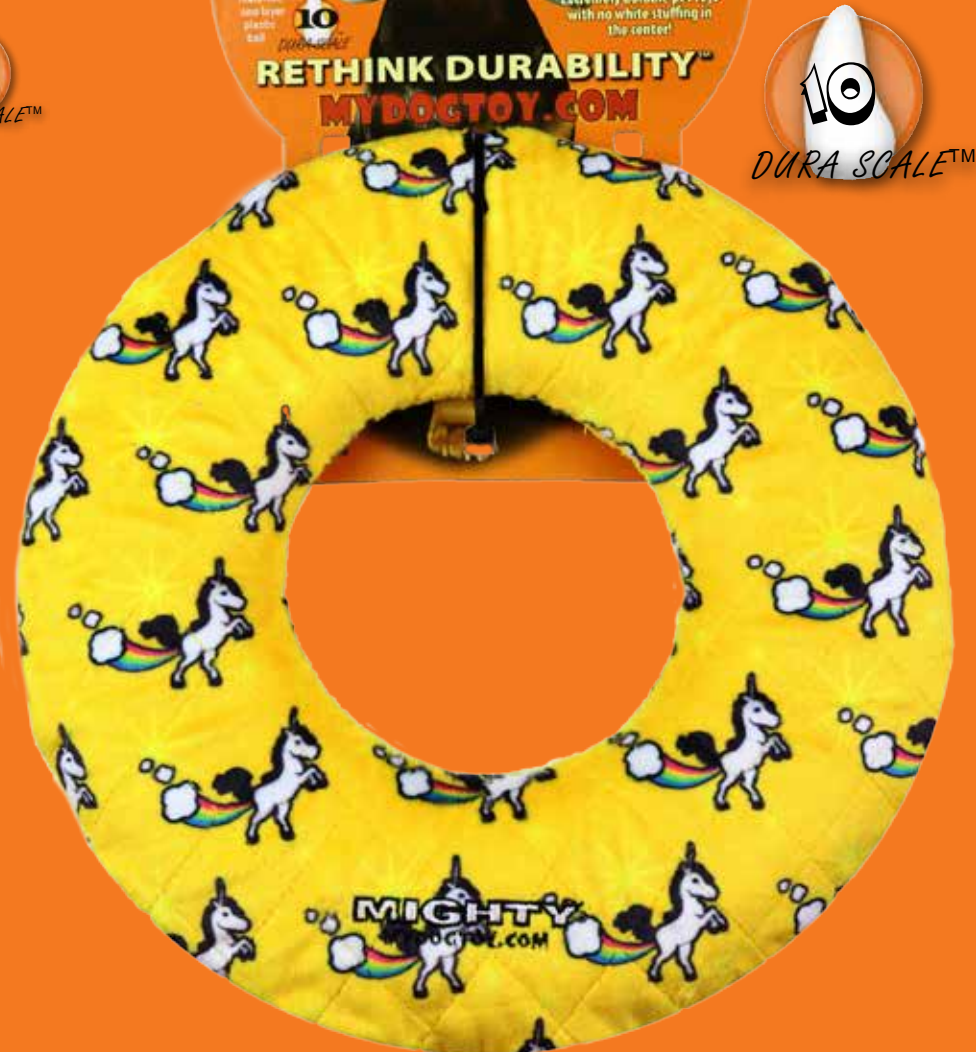

MTNS-RING-UN

MIGHTY®