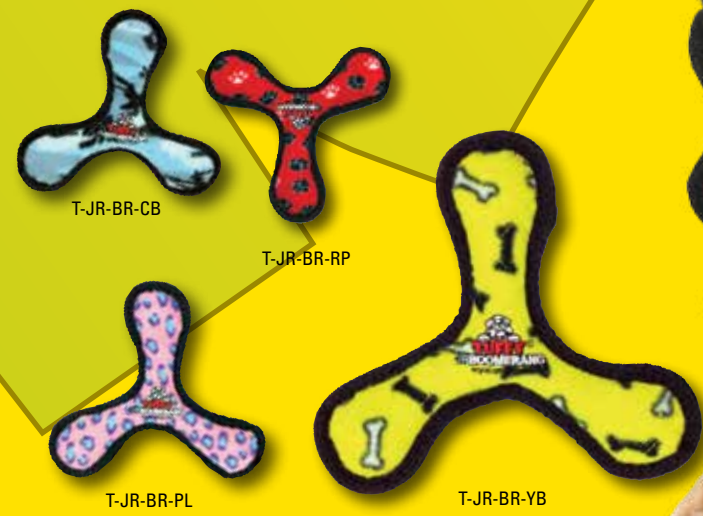

The fun "gear" shape of these toys makes for a fun game of tug-n-pull with multiple partners!

8
TUFFSCALE

JR 3 WAY TUG

For dogs that like to play together! Get your doggie friends together for a fun-filled day.

JR BOWMERANG **8**
TUFFSCALE

Multiple squeakers make this a great toy for dogs that like to play, tug and whip their toys back and forth.

TUFFY® ULTIMATES

They Float, Squeak & Are Machine Washable

RING (9) TUFFSCALE #1 SELLER

The Ring has four squeakers and has soft edges so it won't hurt your dog's teeth or gums, making it a great toy for fetch or a game of tug.

T-U-R-PL

T-U-R-YB

T-U-R-CB

T-U-R-RP

FLYER (8) TUFFSCALE

This Flyer has one squeaker and is the perfect toy for training your dog to catch and fetch. Its soft fleece and durable construction make it the safest disc you'll find.