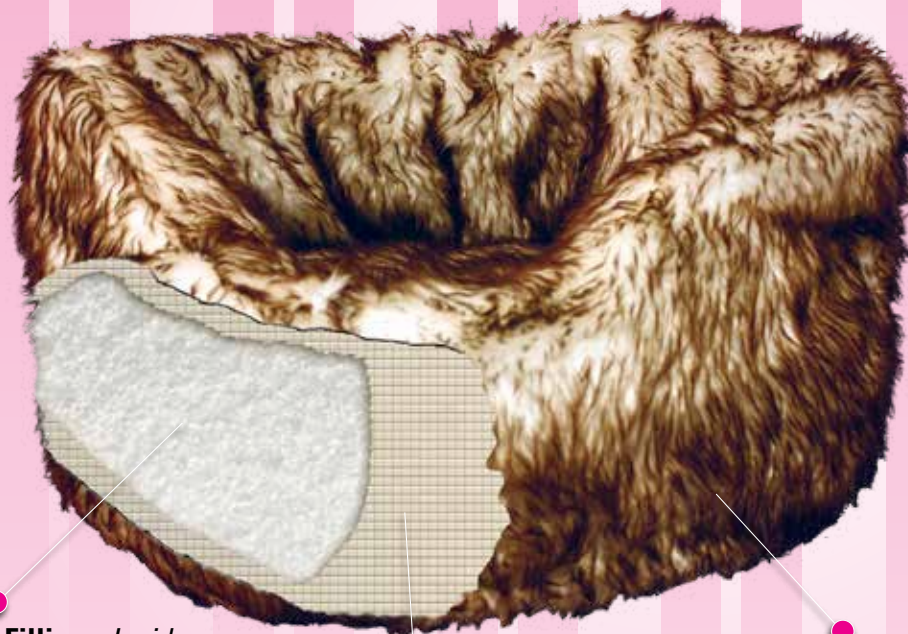

Luxury PLUSH Dog Beds

Three Luxury Styles
To Choose From!

B&B-LUX-PINK

B&B-LUX-BLACK

B&B-LUX-BROWN

Removable Filling - Inside stuffing is a soft plush poly fill material that is enclosed in a fabric pocket that can be easily removed or adjusted to keep correct shape of bed.