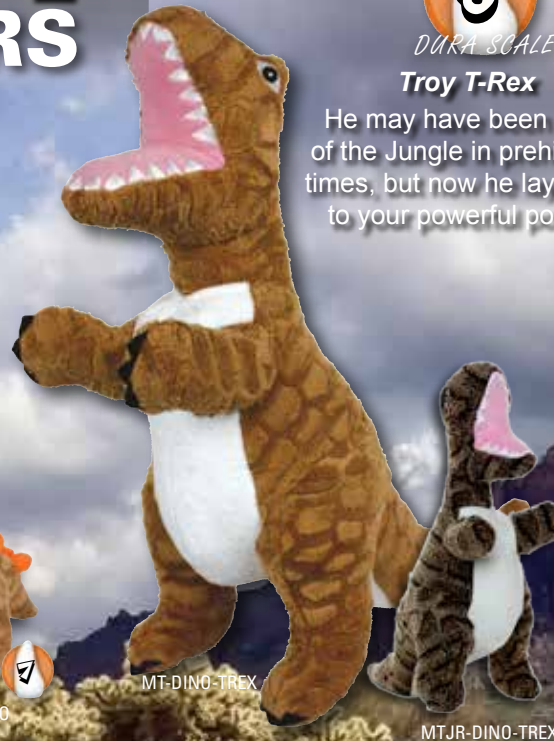

The fun-finned Sparky is ready to play! Tug, pull and pounce all day with this Mighty Dino!

MTJR-DINO-SPINO

MT-DINO-SPINO

DURA SCALE™

Troy T-Rex

He may have been King of the Jungle in prehistoric times, but now he lays prey to your powerful pooch!