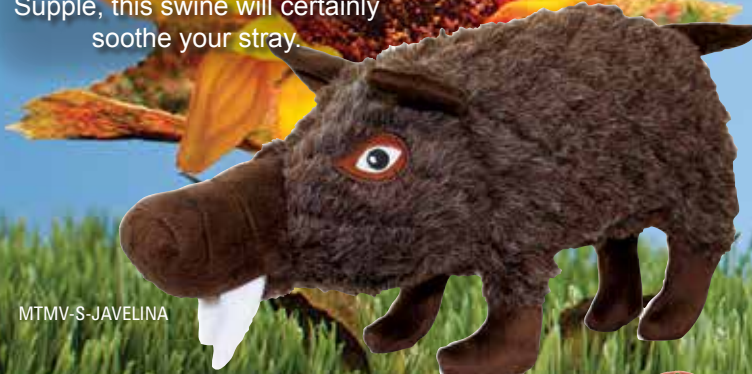

Massive Lenny Leopard
When your pooch adopts this Massive Leopard, they'll have a friend for life! During sleep or play, Lenny will be there.

Massive Javier Javelina
These peculiar Peccaries are perfect for your pooch! Soft and Supple, this swine will certainly soothe your stray.