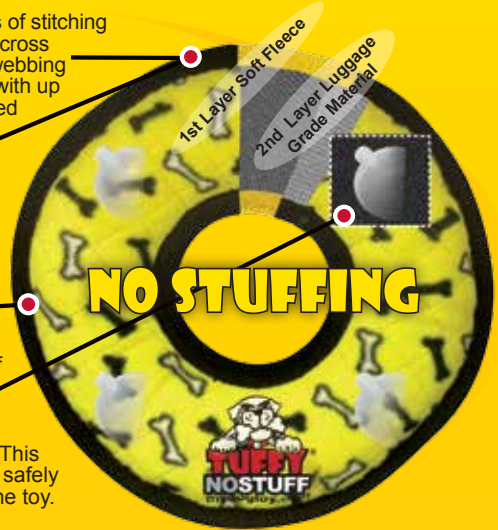

T-NS-MG-R-TG