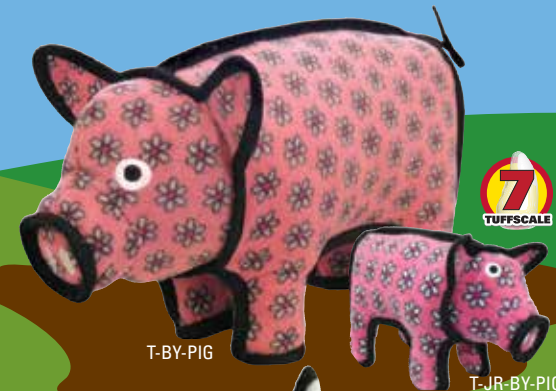

## Molly & Mo MOUSE

Eenie-meenie Molly and Mo! Your pal will be catching these mice by their toes all day long. "Tuff"er than your average door mouse, Molly and Mo will be a joy to have around.

Polly Piggy is a playful pal prancing practically all day long, and you won't find a more perfect playmate for your pup. With plenty of panache, Polly Piggy pleases the most particular and precocious pooches.