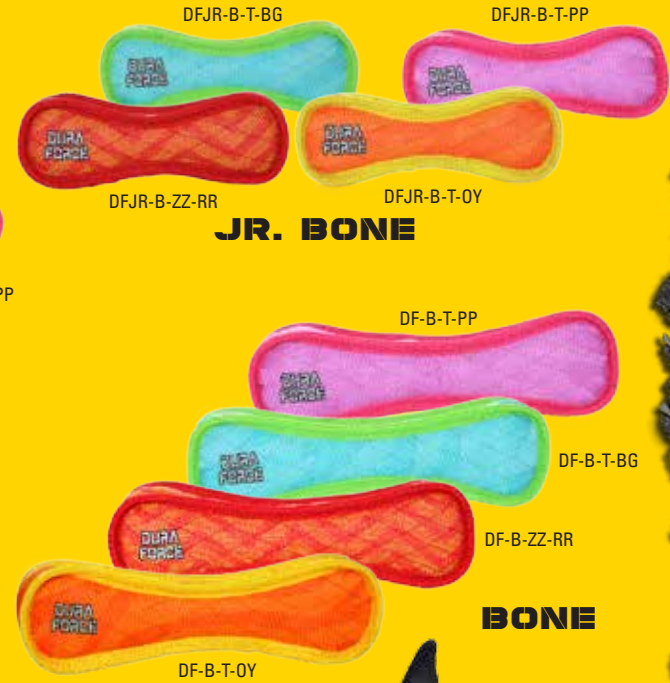

BONE

A Bone for the ages, with two squeakers, this toy becomes an instant classic for your best furry buddy.