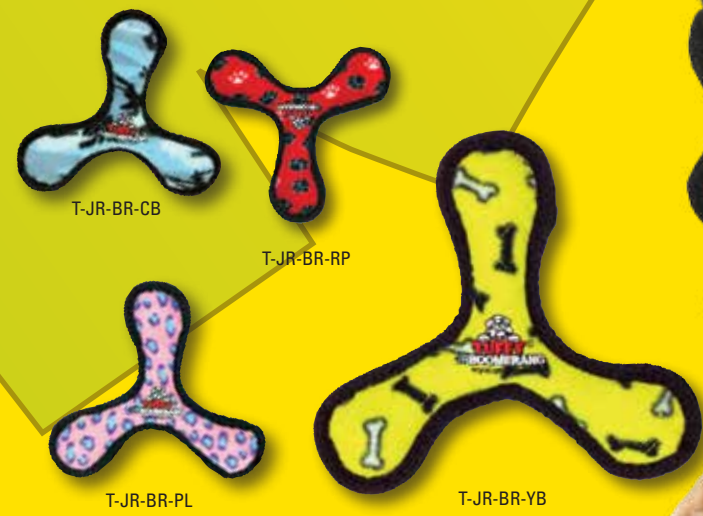

## JR RING

The Ring has three squeakers and can be used for fetch or as a tug toy. Its soft edges won't hurt your dog's teeth or gums.

T-JR-R-RP

T-JR-R-CB

T-JR-R-PL

T-JR-R-YB

**JR GEAR RING** **8**  
**TUFFSCALE**

The fun "gear" shape of these toys makes for a fun game of tug-n-pull with multiple partners!

**8**  
**TUFFSCALE**

**JR 3 WAY TUG**

For dogs that like to play together! Get your doggie friends together for a fun-filled day.

**JR BOWMERANG** **8**  
**TUFFSCALE**

Multiple squeakers make this a great toy for dogs that like to play, tug and whip their toys back and forth.

**WORLD'S "TUFF"EST SOFT DOG TOY**

WORLD'S "TUFFEST" SOFT DOG TOY