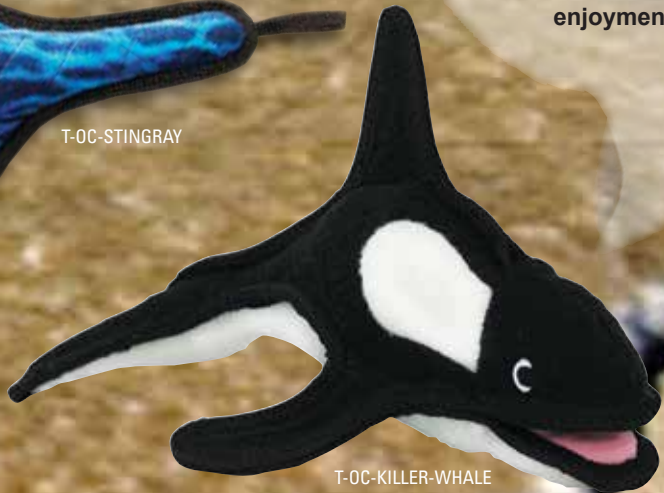

T-OC-STINGRAY

KILLER WHALE

This killer will give your pooch a "whale" of a time! Snuggle, tug, toss and fetch for optimum enjoyment!

T-OC-KILLER-WHALE