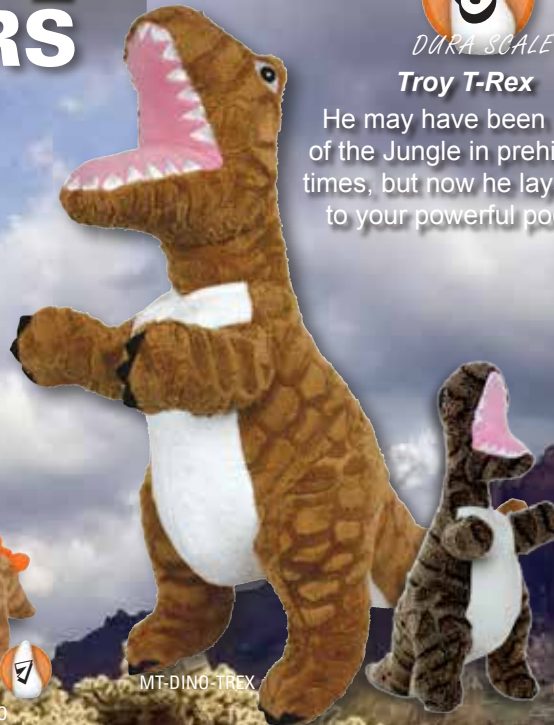

MT-DINO-TREX

MTJR-DINO-TREX

DURA SCALE™

Barnabus Brachiosaurus

With a long neck that makes him easy to carry, this prehistoric vegetarian is sure to please even the pickiest pups!