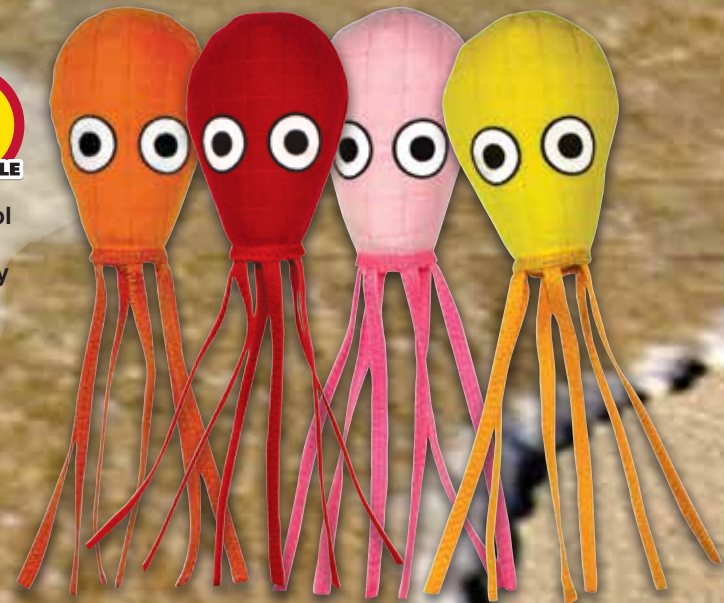

## TIGER SHARK

Frightening in the water,  
but fun in the living  
room! Tiger Shark will  
keep your pooch happy  
as he dreams of days at  
the ocean.

T-OC-TIGERSHARK

T-OC-TROUT-RD

T-OC-TROUT-OR

# ULTIMATE SQUIDS

Ultimate Squids are the perfect pool toy for your pooch! Swim, dive, pull and play all day with these silly squids. Made using our regular construction methods with up to 4 layers of material.