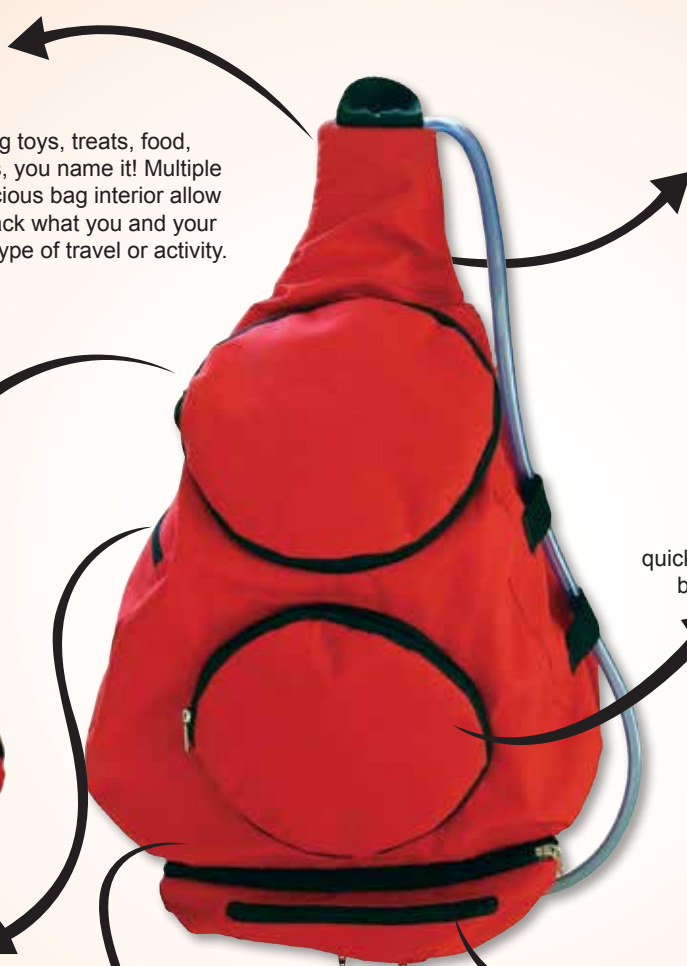

Waste Disposal Bag Dispenser:

Finally a convenient place for those all-important waste disposal bags! Keep it stocked for an easy pick-up every time. Disposal bags not included.

MP&GB-RED