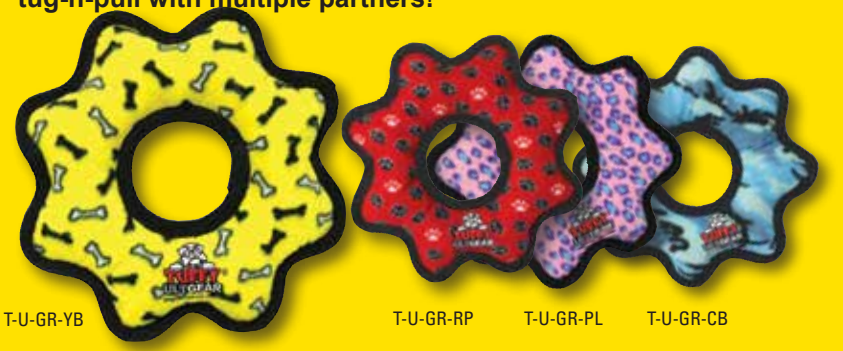

T-U-GR-YB

T-U-GR-RP

T-U-GR-PL

T-U-GR-CB