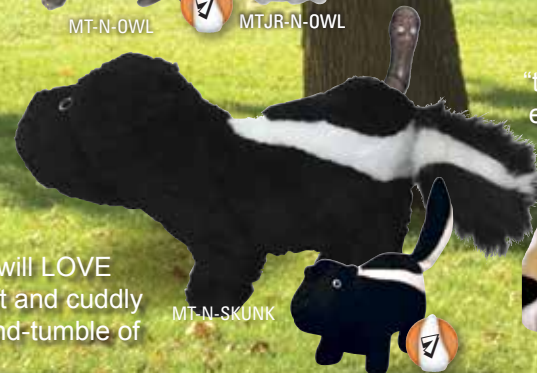

MTJR-N-SKUNK

Stinky Skunk:

This is one skunk your dog will LOVE getting close to! Stinky is a soft and cuddly skunk who can take the ruff-and-tumble of any pooch.

MT-N-SKUNK