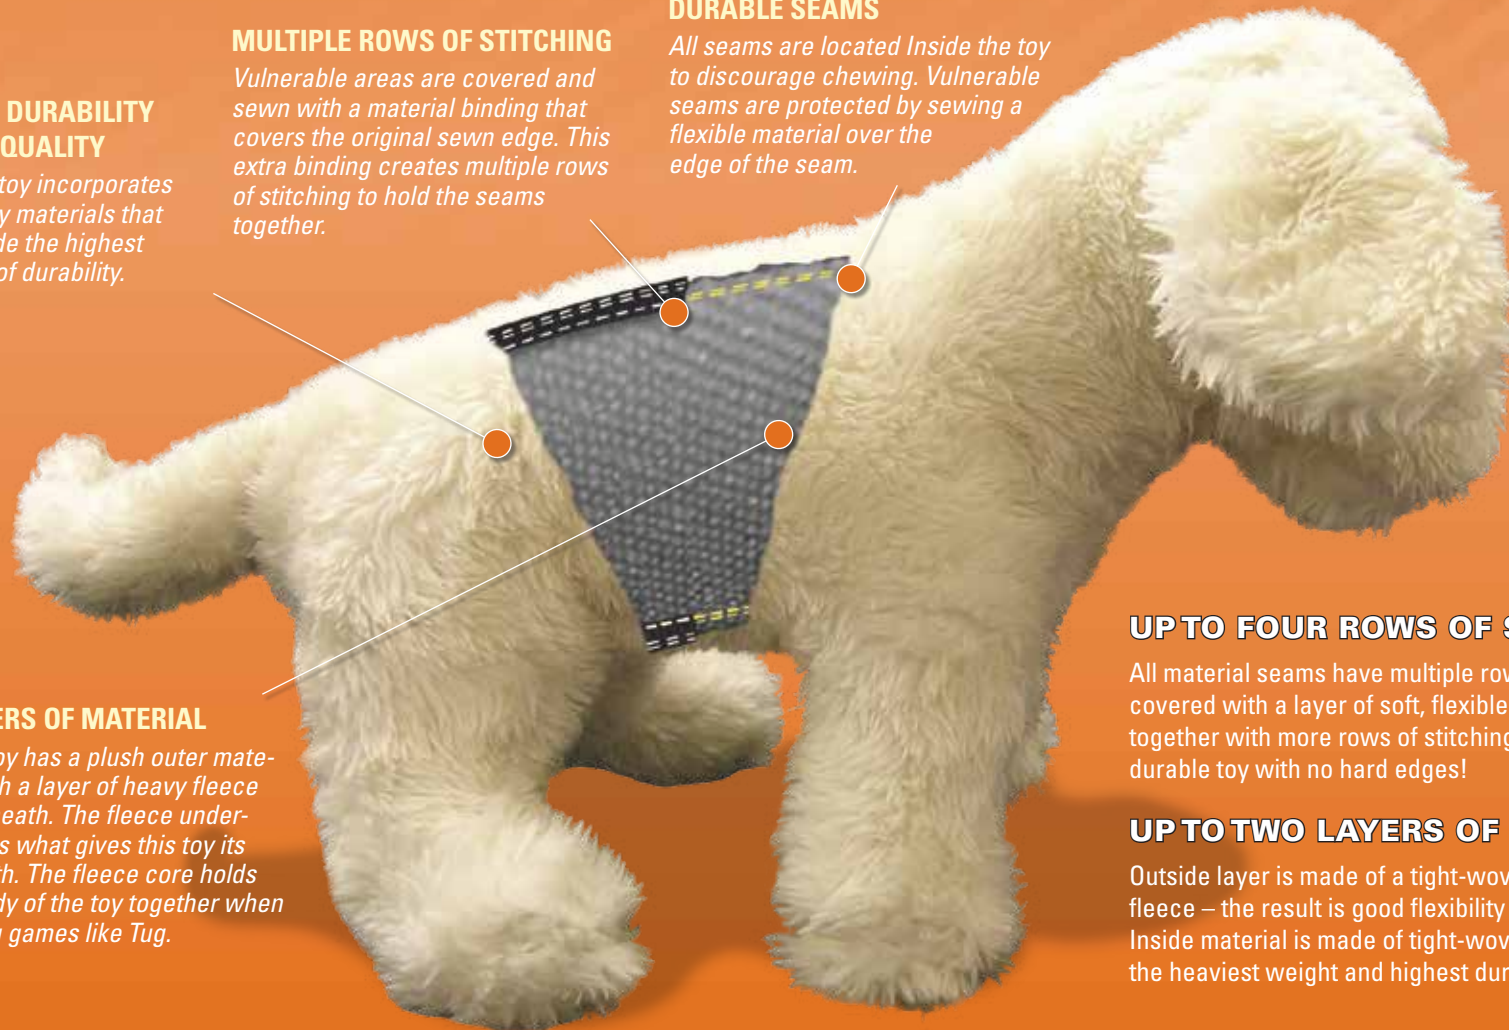

### DURABLE SEAMS

All seams are located inside the toy to discourage chewing. Vulnerable seams are protected by sewing a flexible material over the edge of the seam.

### 2 LAYERS OF MATERIAL

Each toy has a plush outer material with a layer of heavy fleece underneath. The fleece underneath is what gives this toy its strength. The fleece core holds the body of the toy together when playing games like Tug.

### UP TO FOUR ROWS OF STITCHING

All material seams have multiple rows of stitching, are covered with a layer of soft, flexible material and sewn together with more rows of stitching, creating a soft and durable toy with no hard edges!

### UP TO TWO LAYERS OF MATERIAL

Outside layer is made of a tight-woven sherpa-style fleece – the result is good flexibility with high durability. Inside material is made of tight-woven brushed fleece of the heaviest weight and highest durability.