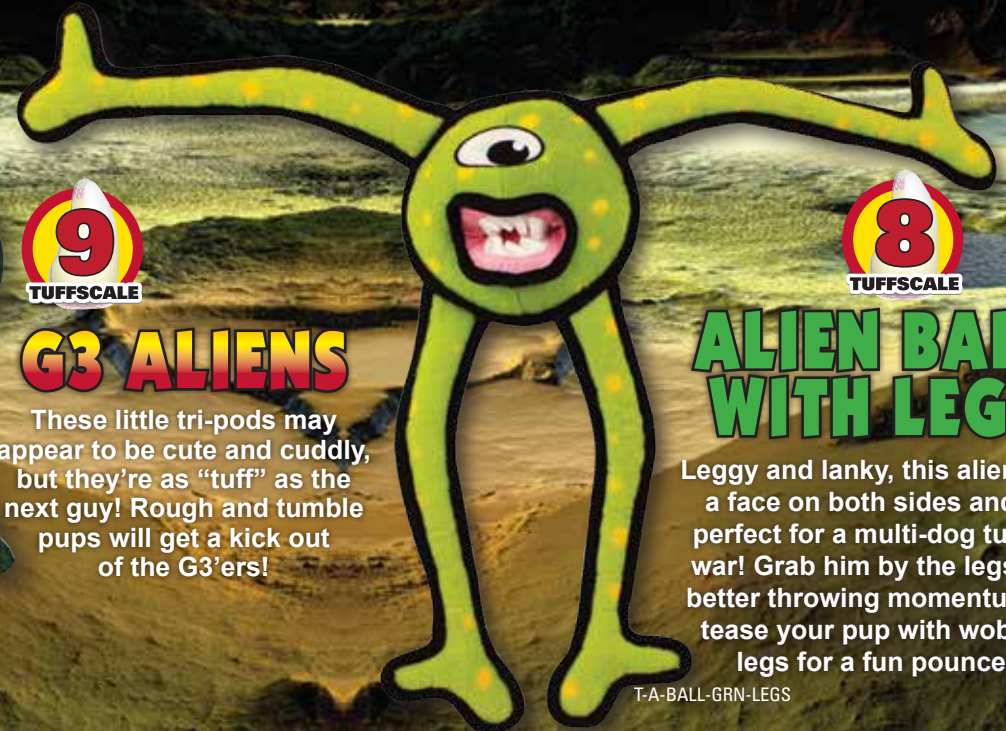

T-A-BALL-GRN

ALIEN BALL WITH LEGS

Leggy and lanky, this alien has a face on both sides and is perfect for a multi-dog tug-of-war! Grab him by the legs for better throwing momentum or tease your pup with wobbly legs for a fun pounce!

T-A-BALL-GRN-LEGS

MYDOGTOY.COM

30 1-866-4-DogToy (364-869) • (480) 704-1700