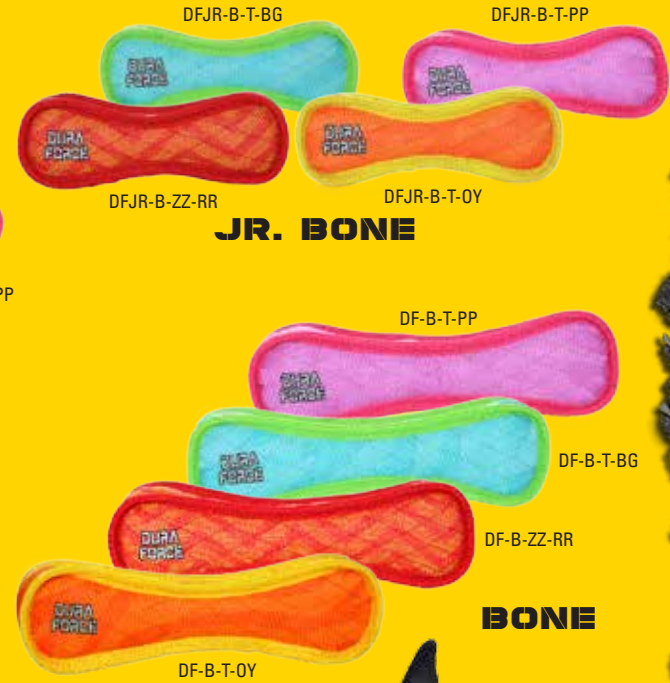

SQUEAKER SAFETY POCKETS

Squeakers are sewn into material pockets inside the toy. This additional layer of safety can give you the time you need to safely remove the toy in the event your dog reaches the core of the toy.

***SUPER
TOUGH
TOY!***

DURAFORCE®

BOOMERANG

A Boomerang with three squeakers is the perfect toy for training your dog to catch and fetch.

TRIANGLE RING

Its Triangle shape and durable construction make it one of the best toys you'll ever find. Contains three squeakers.

BONE

A Bone for the ages, with two squeakers, this toy becomes an instant classic for your best furry buddy.

Who will have more fun with them...

Tennis BALLS

Fun Designs To Choose From!

Squeaky fun four-packs of your favorite tennis balls! Weed, Skulls or flowers, whatever your dog's desire. These fun balls will keep your pooches wanting (and running) for more!