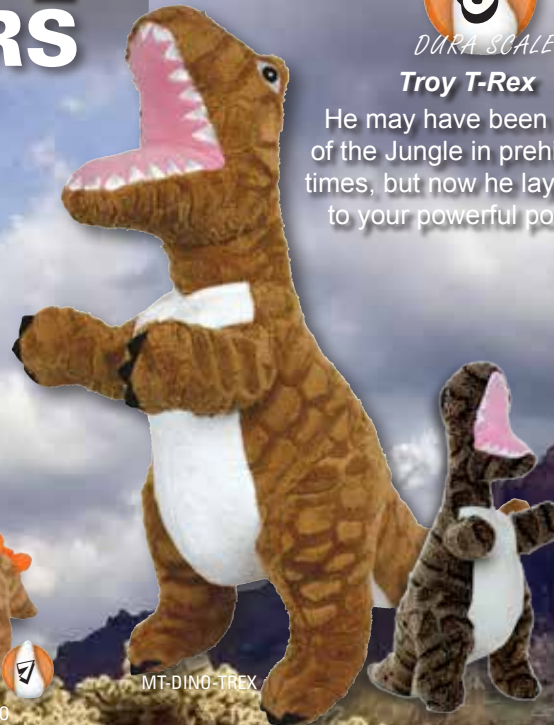

He may have been King of the Jungle in prehistoric times, but now he lays prey to your powerful pooch!

MT-DINO-TREX

MTJR-DINO-TREX

DURA SCALE™

Barnabus Brachiosaurus

With a long neck that makes him easy to carry, this prehistoric vegetarian is sure to please even the pickiest pups!