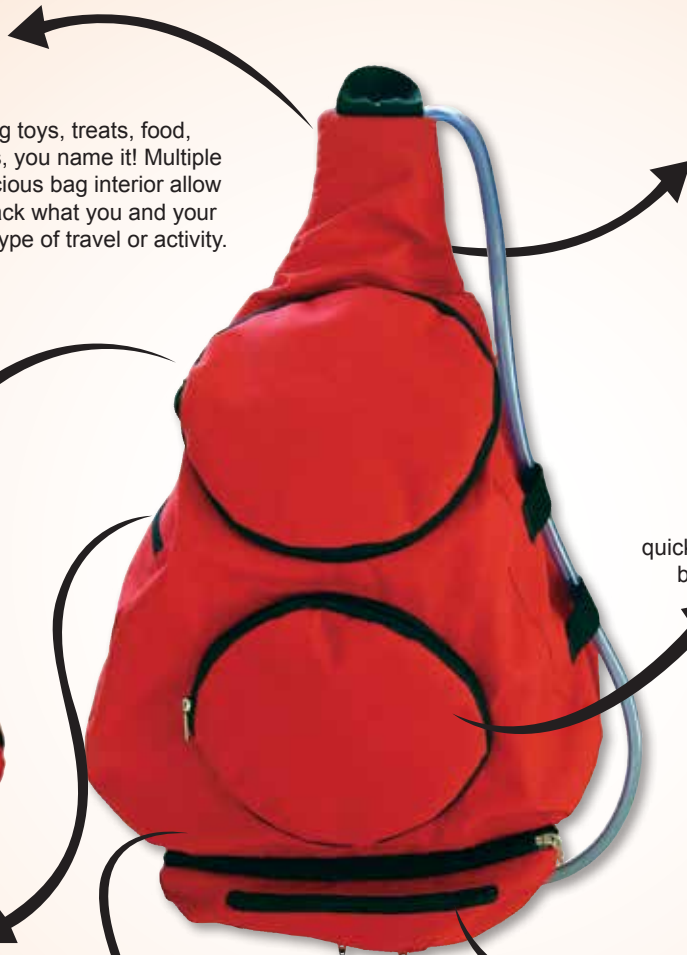

Waste Disposal Bag Dispenser:

Finally a convenient place for those all-important waste disposal bags! Keep it stocked for an easy pick-up every time. Disposal bags not included.

MP&GB-RED