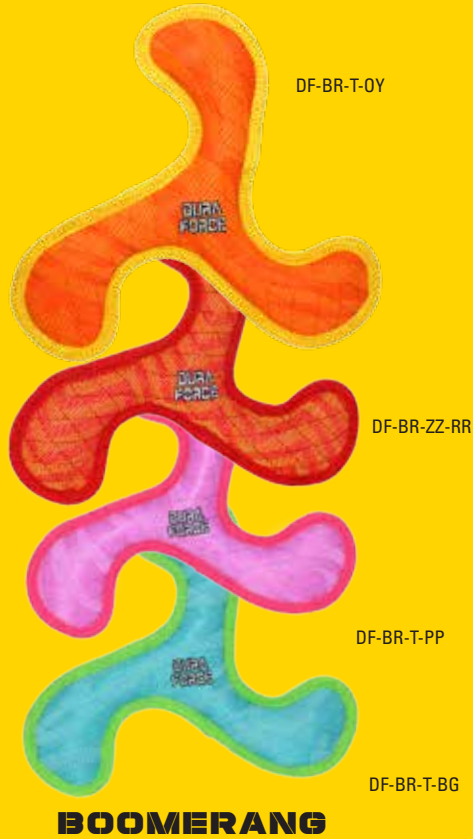

***SUPER
TOUGH
TOY!***

DURAFORCE®

BOOMERANG

A Boomerang with three squeakers is the perfect toy for training your dog to catch and fetch.

TRIANGLE RING

Its Triangle shape and durable construction make it one of the best toys you'll ever find. Contains three squeakers.