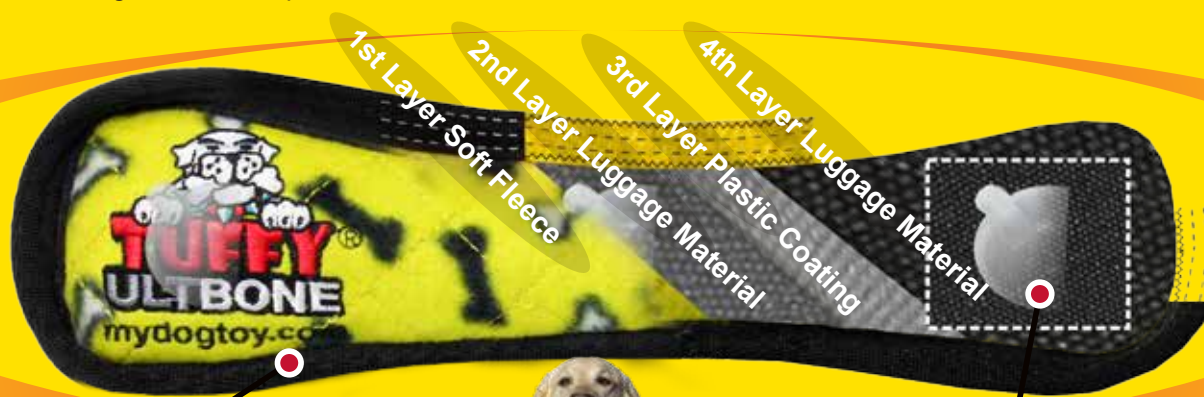

TUFFY®

HOW ARE THEY MADE?

7

SEVEN ROWS OF STITCHING

Tuffy® toys can have up to 7 rows of stitching. The number of rows of stitching depends on the shape, size and style of the toy. Two directions of cross stitching hold the multiple layers together. Rows of stitching hold webbing around the materials edge, and the toys' parts are sewn together with up to 3 rows of stitching. When possible, a protective webbing is added around the outer edge and sewn up to 3 more times.

4

FOUR LAYERS OF MATERIAL

Tuffy® toys can have up to 4 layers of material depending on the shape, size and style of the toy. Our Ultimate series (depicted here) can have up to 2 layers of Luggage grade material. Certain layers of material are coated with a layer of plastic to hold the material fibers together. Finally, we use soft fleece for the outside layer.