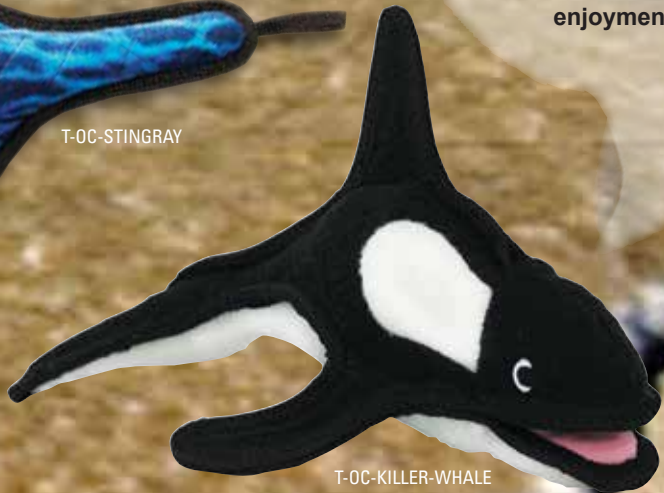

T-OC-STARFISH

GARY-GATOR

"Captain Toothless" is the toy that won't bite back. Soon to be your dog's best friend. Fun for every dog. When your dog is tired he makes a great pillow.

T-OC-ALLIGATOR

MYDOGTOY.COM[™]

Great fun for everyone! This cross-eyed Stingray has a big head and wing span for your dog and a tail for you to enjoy in a game of tug.

T-OC-STINGRAY

KILLER WHALE

This killer will give your pooch a "whale" of a time! Snuggle, tug, toss and fetch for optimum enjoyment!

T-OC-TURTLE

LARRY LOBSTER

Larry is your dog's "Maine" Man. Since he is a Lobster, he is ready to play all day in and out of the water. Larry can't wait for the fun to begin!

T-OC-LARRY LOBSTER

TUFFY® OCEAN CREATURES