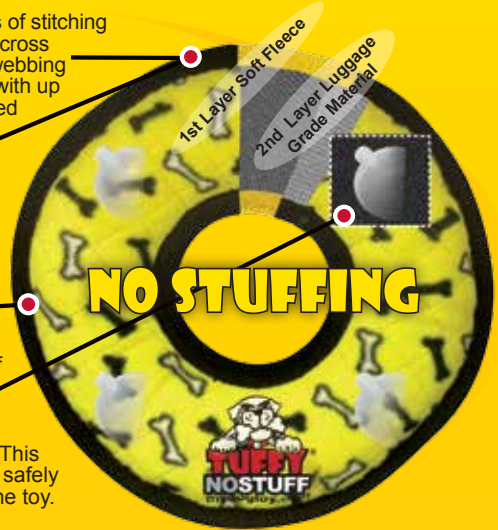

"TUFF" WITH NO STUFF!

EXTREMELY DURABLE PET TOYS WITH NO "STUFF" IN THE CENTER!

T-NS-U-R-YB
T-NS-U-R-RP

7 SEVEN ROWS OF STITCHING
Tuffy® toys can have up to 7 rows of stitching. The number of rows of stitching depends on the shape, size and style of the toy. Two directions of cross stitching hold the multiple layers together. Rows of stitching hold webbing around the materials edge, and the toys' parts are sewn together with up to 3 rows of stitching. When possible, a protective webbing is added around the outer edge and sewn up to 3 more times.

2 TWO LAYERS OF MATERIAL
Tuffy® No-Stuff toys can have up to 2 layers of material depending on the shape, size and style of the toy. Our Ultimate series (depicted here) has 1 layer of Luggage grade material. Certain layers of material are coated with a layer of plastic to hold the material fibers together. Finally, we use soft fleece for the outside layer.

PROTECTIVE WEBBING
For our Ultimate series we add an additional layer of webbing, whenever possible, around the outside edge to cover the seams of the toy. This is sewn multiple times, for added durability.

SQUEAKER SAFETY POCKETS
Squeakers are sewn into material pockets inside the toy. This additional layer of safety can give you the time you need to safely remove the toy in the event your dog reaches the core of the toy.