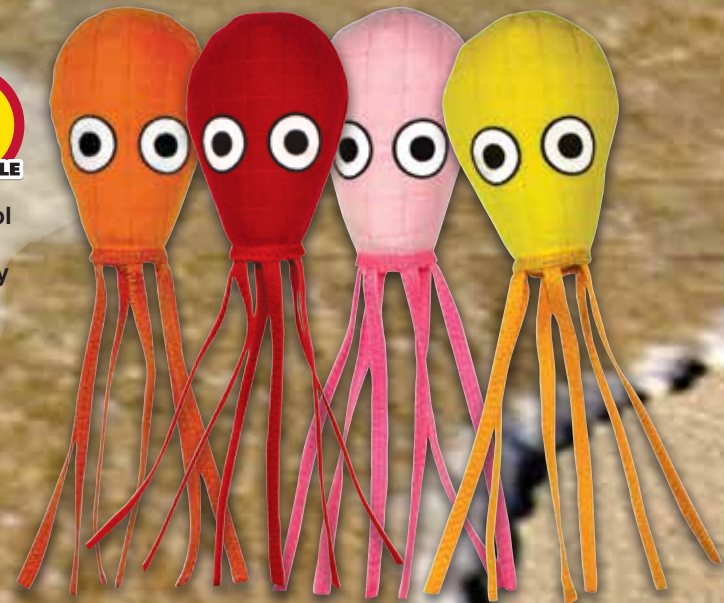

T-OC-WHALE

HADLEY HAMMERHEAD

Grab your boat and float to the deep
to find the elusive Hammerhead!
Great fun for everyone!

T-OC-HAMMERHEAD

TIGER SHARK

Frightening in the water,
but fun in the living
room! Tiger Shark will
keep your pooch happy
as he dreams of days at
the ocean.

T-OC-TIGERSHARK

T-OC-TROUT-RD

T-OC-TROUT-OR

TROUT

A prize catch that would make your dog proud to be your best friend!

T-OC-MG-SQUID-PK / T-OC-MG-SQUID-YW / T-OC-MG-SQUID-OR / T-OC-MG-SQUID-RD

MEGA SQUIDS

You won't need to dive 20,000 leagues under the sea to enjoy these giant squids! Perfect for fetching and tugging, the Mega Squids are made using our "MEGA" construction methods with up to 7 layers of material for extra durability!

ULTIMATE SQUIDS

Ultimate Squids are the perfect pool toy for your pooch! Swim, dive, pull and play all day with these silly squids. Made using our regular construction methods with up to 4 layers of material.