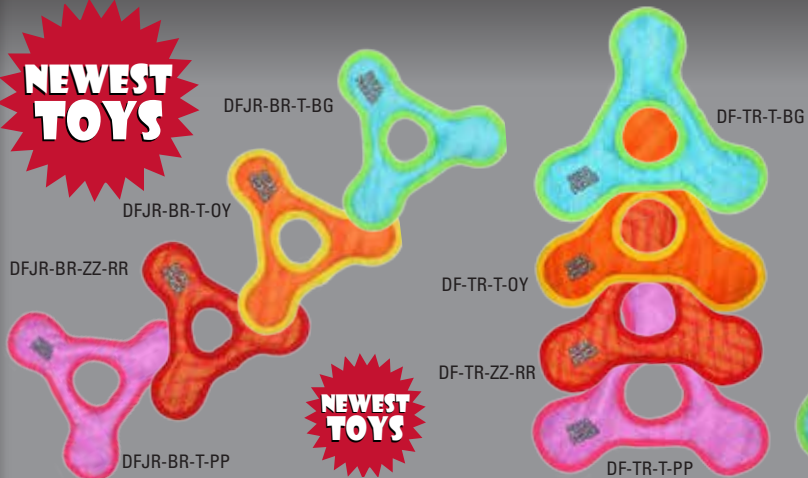

NEW DOG TOYS

ALL NEW AMAZING DURAFORCE® DOG TOYS

PAGES
36-37

NEWEST TOYS