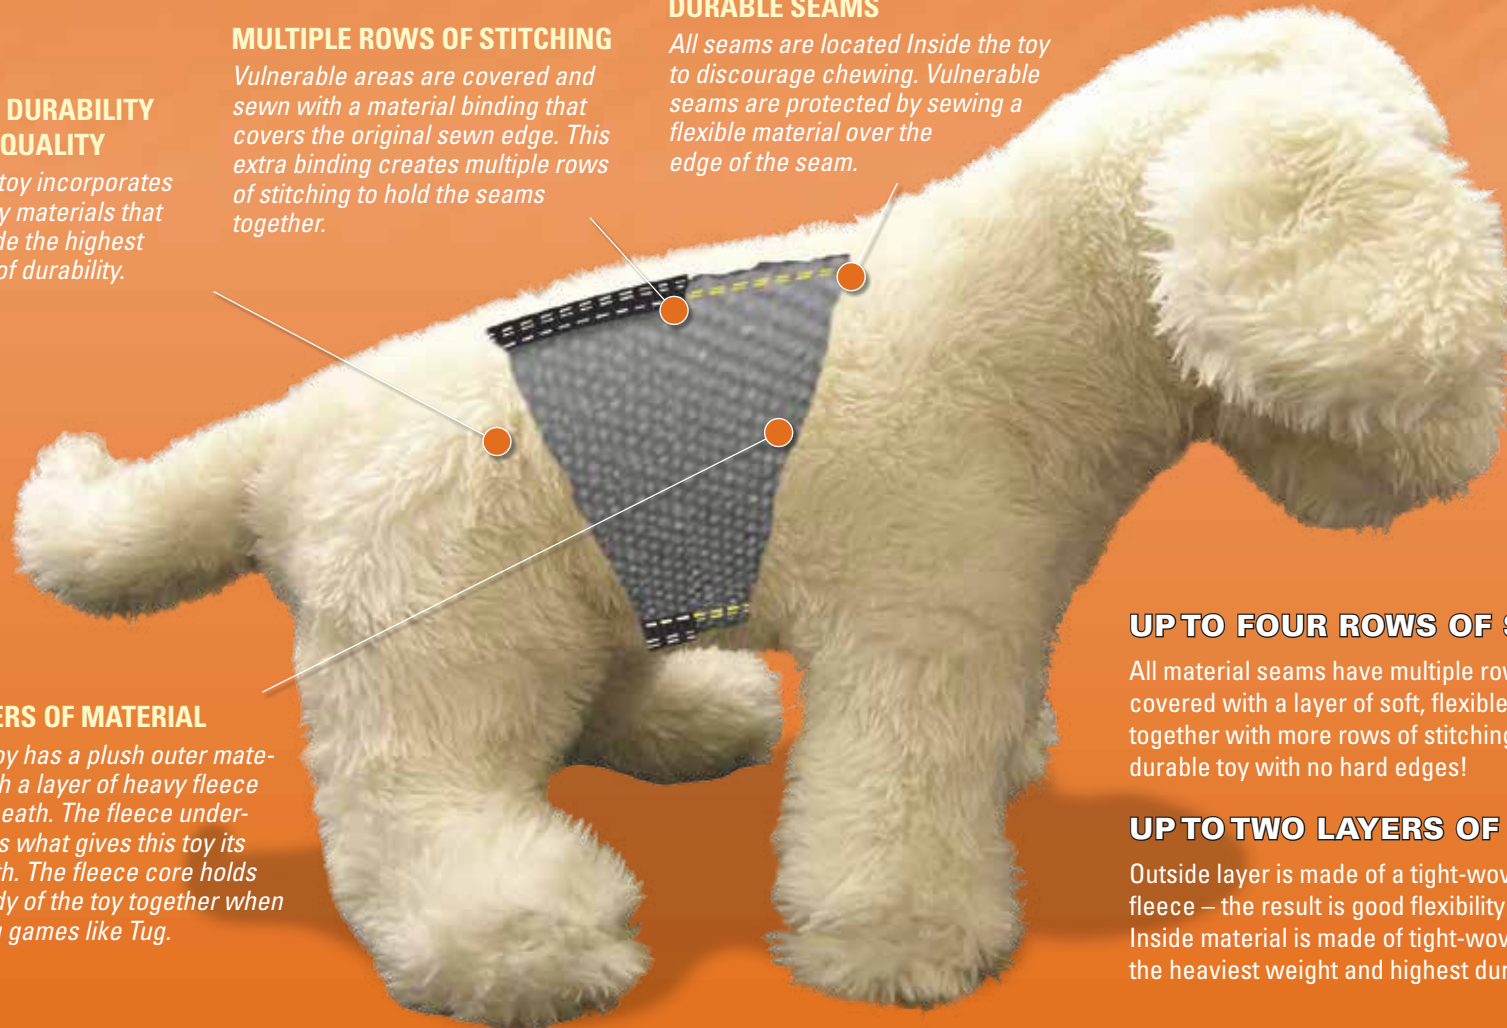

MIGHTY®

Dog Toys

Mighty® Dog Toys *rethink durability* and approach it from a new angle.

Durability is created for each toy with multiple layers of flexible materials that move with the dog's teeth instead of tearing. Compared to other toys, Mighty® dog toys have no hard edges. The result is that these toys do not promote chewing – great when you're trying to discourage chewing habits. These toys may seem plush on the outside, but all the durability features are internal making these toys soft, yet MIGHTY® strong.

DURABLE SEAMS

All seams are located inside the toy to discourage chewing. Vulnerable seams are protected by sewing a flexible material over the edge of the seam.

2 LAYERS OF MATERIAL

Each toy has a plush outer material with a layer of heavy fleece underneath. The fleece underneath is what gives this toy its strength. The fleece core holds the body of the toy together when playing games like Tug.

UP TO FOUR ROWS OF STITCHING

All material seams have multiple rows of stitching, are covered with a layer of soft, flexible material and sewn together with more rows of stitching, creating a soft and durable toy with no hard edges!

UP TO TWO LAYERS OF MATERIAL

Outside layer is made of a tight-woven sherpa-style fleece – the result is good flexibility with high durability. Inside material is made of tight-woven brushed fleece of the heaviest weight and highest durability.