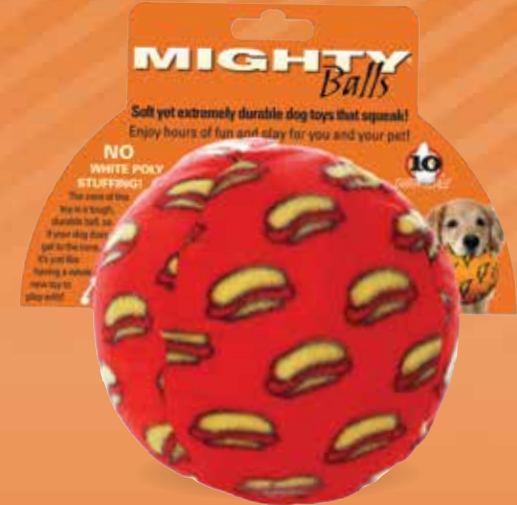

MT-BALL-L-R