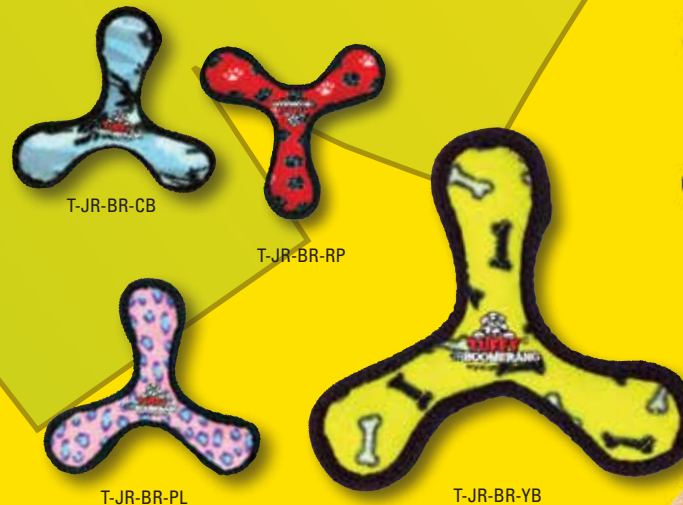

8
TUFFSCALE

JR 3 WAY TUG

For dogs that like to play together! Get your doggie friends together for a fun-filled day.

JR BOWMERANG **8**
TUFFSCALE

Multiple squeakers make this a great toy for dogs that like to play, tug and whip their toys back and forth.

WORLD'S "TUFF"EST SOFT DOG TOY

WORLD'S "TUFFEST" SOFT DOG TOY

TUFFY[®] ULTIMATES

They Float, Squeak & Are Machine Washable

RING (9) TUFFSCALE #1 SELLER

The Ring has four squeakers and has soft edges so it won't hurt your dog's teeth or gums, making it a great toy for fetch or a game of tug.