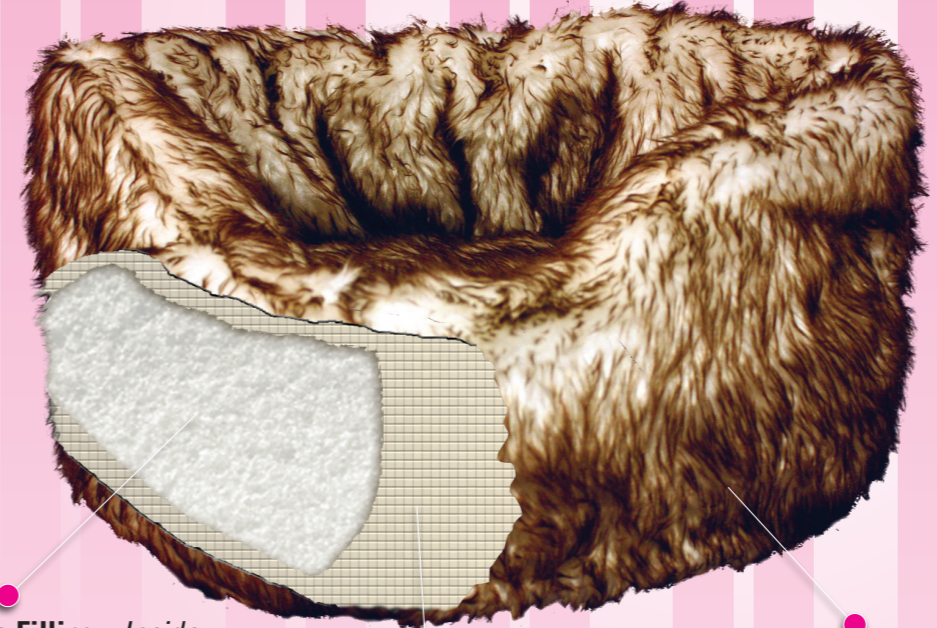

RUGGED TUFFY
RUBBER

Bentley & Bunny

NEW ARRIVALS FOR 2015!

JOSE EL PERRO
Page 42

MICROBALL PIGS
Page 46

MICROBALL MONKEYS
Page 46

MICROBALL LOBSTERS
Page 46

Luxury PLUSH Dog Beds

Three Luxury Styles To Choose From!

Removable Filling - Inside stuffing is a soft plush poly fill material that is enclosed in a fabric pocket that can be easily removed or adjusted to keep correct shape of bed.

Easy Washing - Non-woven fabric pocket can be easily removed so you can wash the outside shell.

Plush Exterior - Outside layer is made of ultra soft faux fur for maximum enjoyment!

B&B-LUX-PINK

B&B-LUX-BLACK