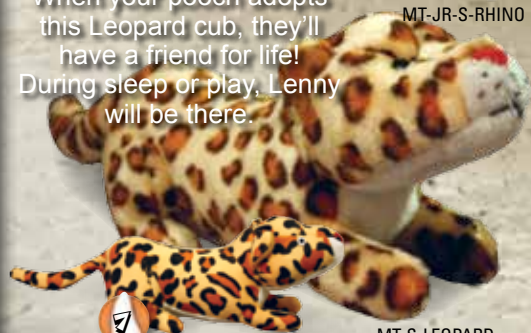

Lenny Leopard:

When your pooch adopts this Leopard cub, they'll have a friend for life! During sleep or play, Lenny will be there.

MT-JR-S-LEOPARD

MT-S-LEOPARD