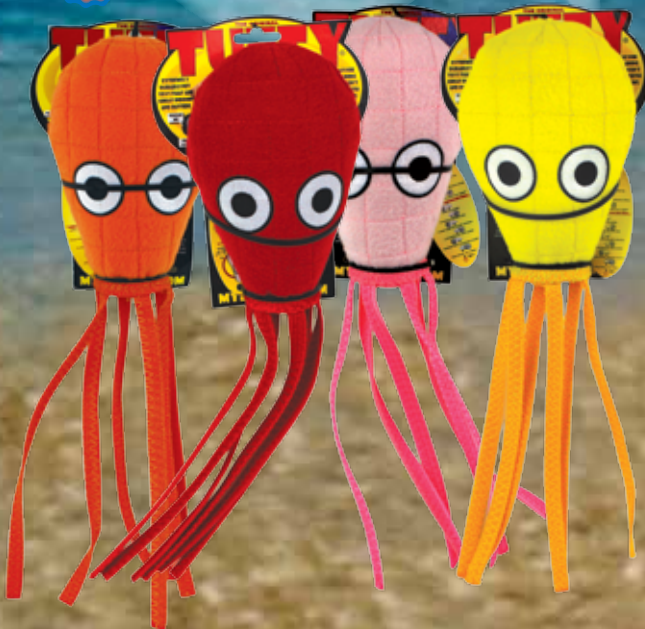

ULTIMATE SQUIDS

Ultimate Squids are the perfect pool toy for your pooch! Swim, dive, pull and play all day with these silly squids. Made using our regular construction methods with up to 4 layers of material.

NEW 2012

T-OC-U-SQUID-OR / T-OC-U-SQUID-RD / T-OC-U-SQUID-PK / T-OC-U-SQUID-YW

WESLEY WHALE

You'll have a blast playing "catch and release" with this Titan of the Ocean! Great for backyard or water play.