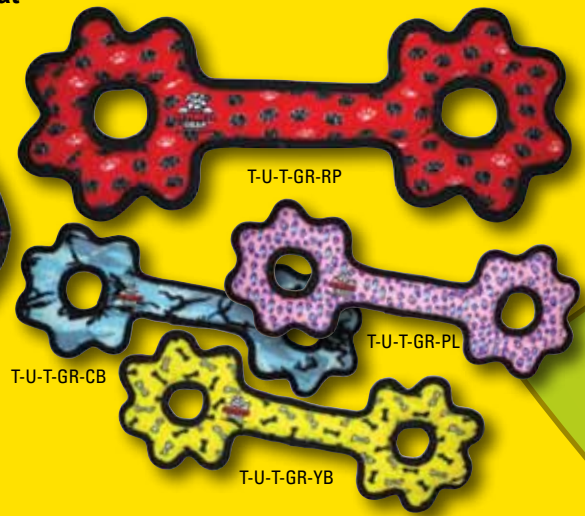

T-U-TI-CB
T-U-TI-PL
T-U-TI-RP
T-U-TI-YB

3 WAY RING

The 3 Way Ring has a unique shape that makes it easy for dogs to pick up and tug with friends!

T-U-3WR-CB
T-U-3WR-PL
T-U-3WR-YB

BONE

For dogs that like to fetch, tug and whip their toys back and forth.

T-U-B-CB
T-U-B-YB
T-U-B-RP
T-U-B-PL

TUG-O-GEAR

Great fun for everyone, and it squeaks. Two dogs can play all day with this two ended toy. Also great for dog owners that like to play ruff and keep their hands out of harms way.