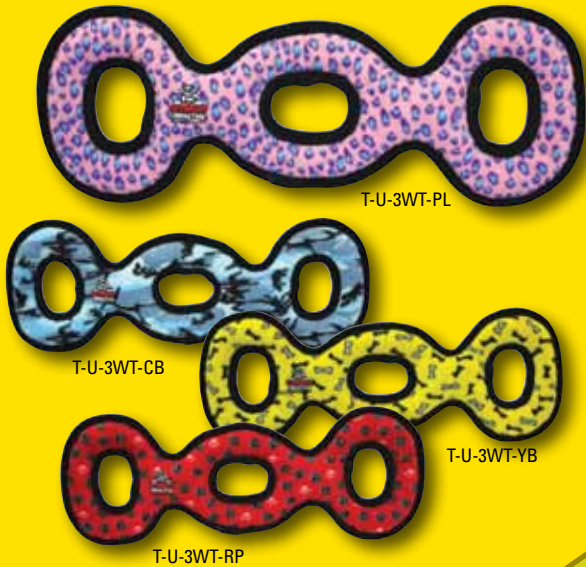

T-U-TI-CB
T-U-TI-PL
T-U-TI-RP
T-U-TI-YB

3 WAY RING

The 3 Way Ring has a unique shape that makes it easy for dogs to pick up and tug with friends!

T-U-3WR-CB
T-U-3WR-PL
T-U-3WR-YB

BONE

For dogs that like to fetch, tug and whip their toys back and forth.

T-U-B-CB
T-U-B-YB
T-U-B-RP
T-U-B-PL

TUG-O-GEAR

Great fun for everyone, and it squeaks. Two dogs can play all day with this two ended toy. Also great for dog owners that like to play ruff and keep their hands out of harms way.

T-U-T-GR-RP
T-U-T-GR-PL
T-U-T-GR-CB
T-U-T-GR-YB

3 WAY TUG

The 3 Way Tug will easily become your dog's favorite toy! Push, pull, toss and fetch have never been so fun, so bring a friend!

TUG-O-WAR

Great fun for everyone, and it squeaks. Two dogs can play all day with this two-ended toy. Also great for dog owners that like to play ruff and keep their hands out of harms way.

FISH

This toy is great for playing fetch in or out of the water because, like all of our toys, it floats!

4 WAY RING

The 4 Way Ring is a new twist on a pooch's favorite toys - the ball and the ring! Its soft edges won't hurt your dog's teeth or gums.