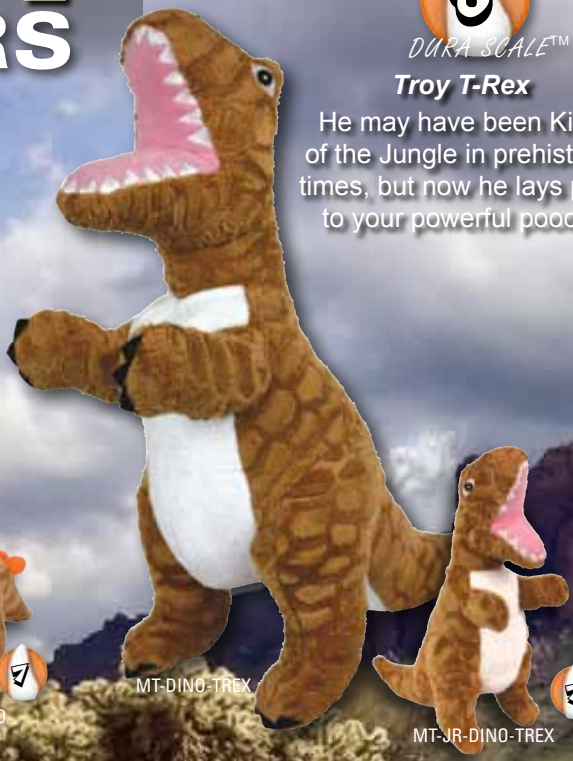

Troy T-Rex

He may have been King of the Jungle in prehistoric times, but now he lays pray to your powerful pooch!

MT-DINO-TREX