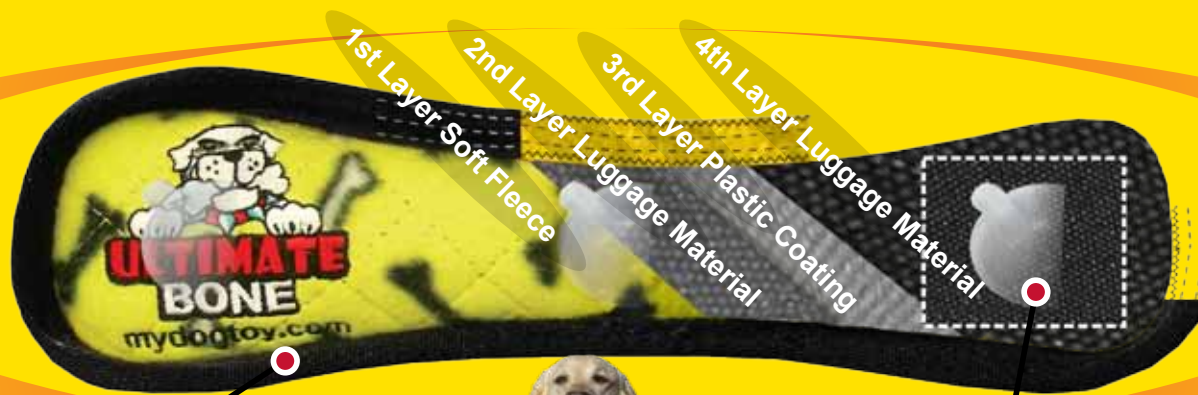

TUFFY®

HOW ARE THEY MADE?

7

SEVEN ROWS OF STITCHING

Tuffy® toys can have up to 7 rows of stitching. The number of rows of stitching depends on the shape, size and style of the toy. Two directions of cross stitching hold the multiple layers together. Rows of stitching hold webbing around the materials edge, and the toys' parts are sewn together with up to 3 rows of stitching. When possible, a protective webbing is added around the outer edge and sewn up to 3 more times.

4

FOUR LAYERS OF MATERIAL

Tuffy® toys can have up to 4 layers of material depending on the shape, size and style of the toy. Our Ultimate series (depicted here) can have up to 2 layers of Luggage grade material. Certain layers of material are coated with a layer of plastic to hold the material fibers together. Finally, we use soft fleece for the outside layer.