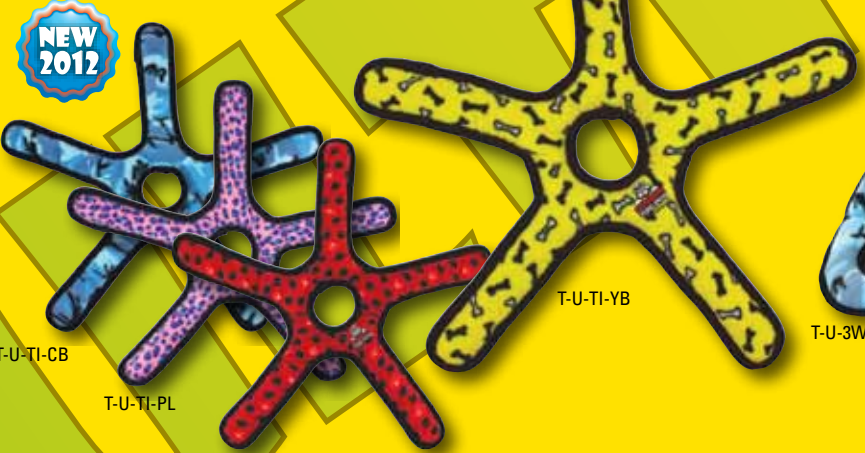

T-U-R-RP
T-U-R-YB
T-U-R-CB
T-U-R-PL

ODDBALLS

For dogs that LOVE to fetch and catch!

T-U-OB-RP
T-U-OB-CB
T-U-OB-PL
T-U-OB-YB

TIRE IRON

For dogs that LOVE to pull, play and tug! This 5-way tire iron is perfect for multi-dog families who enjoy playtime together.

T-U-TI-CB
T-U-TI-PL
T-U-TI-RP
T-U-TI-YB

3 WAY RING

The 3 Way Ring has a unique shape that makes it easy for dogs to pick up and tug with friends!

T-U-3WR-CB
T-U-3WR-PL
T-U-3WR-YB

BONE

For dogs that like to fetch, tug and whip their toys back and forth.