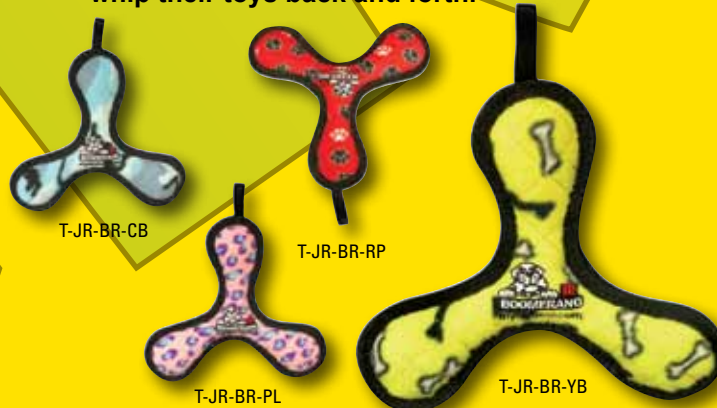

The Log has one squeaker and is the ideal toy for dogs because it is great for fetching, tugging and for whipping back and forth.

T-JR-L-PL

T-JR-L-CB

T-JR-L-RP

T-JR-L-YB

JR GEAR

The fun "gear" shape of these toys makes for a fun game of tug-n-pull with multiple partners!

T-JR-GR-RP

T-JR-GR-PL

T-JR-GR-YB

T-JR-GR-CB

JR 3 WAY TUG

For dogs that like to play together! Get your doggie friends together for a fun-filled day.

T-JR-3WT-CB

T-JR-3WT-RP

T-JR-3WT-PL

T-JR-3WT-YB

JR BOWMERANG

Multiple squeakers make this a great toy for dogs that like to play, tug and whip their toys back and forth.

T-JR-BR-CB

T-JR-BR-RP

T-JR-BR-PL

T-JR-BR-YB

MYDOGTOY.COM™

1-866-4-DogToy (364-869)

WORLD'S "TUFF"EST SOFT DOG TOY

WORLDS "TUFFEST" SOFT DOG TOY

TUFFY[®] ULTIMATES

They Float, Squeak & Are Machine Washable

RING #1 SELLER

The Ring has four squeakers and has soft edges so it won't hurt your dog's teeth or gums, making it a great toy for fetch or a game of tug.