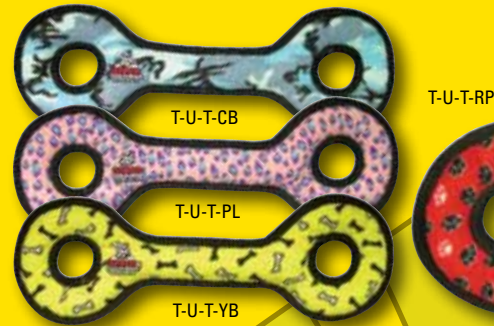

T-U-TI-CB
T-U-TI-PL
T-U-TI-RP
T-U-TI-YB

3 WAY RING

The 3 Way Ring has a unique shape that makes it easy for dogs to pick up and tug with friends!

T-U-3WR-CB
T-U-3WR-PL
T-U-3WR-YB

BONE

For dogs that like to fetch, tug and whip their toys back and forth.

T-U-T-GR-RP
T-U-T-GR-PL
T-U-T-GR-CB
T-U-T-GR-YB

3 WAY TUG

The 3 Way Tug will easily become your dog's favorite toy! Push, pull, toss and fetch have never been so fun, so bring a friend!

TUG-O-WAR

Great fun for everyone, and it squeaks. Two dogs can play all day with this two-ended toy. Also great for dog owners that like to play ruff and keep their hands out of harms way.

FISH

This toy is great for playing fetch in or out of the water because, like all of our toys, it floats!

4 WAY RING

The 4 Way Ring is a new twist on a pooch's favorite toys - the ball and the ring! Its soft edges won't hurt your dog's teeth or gums.