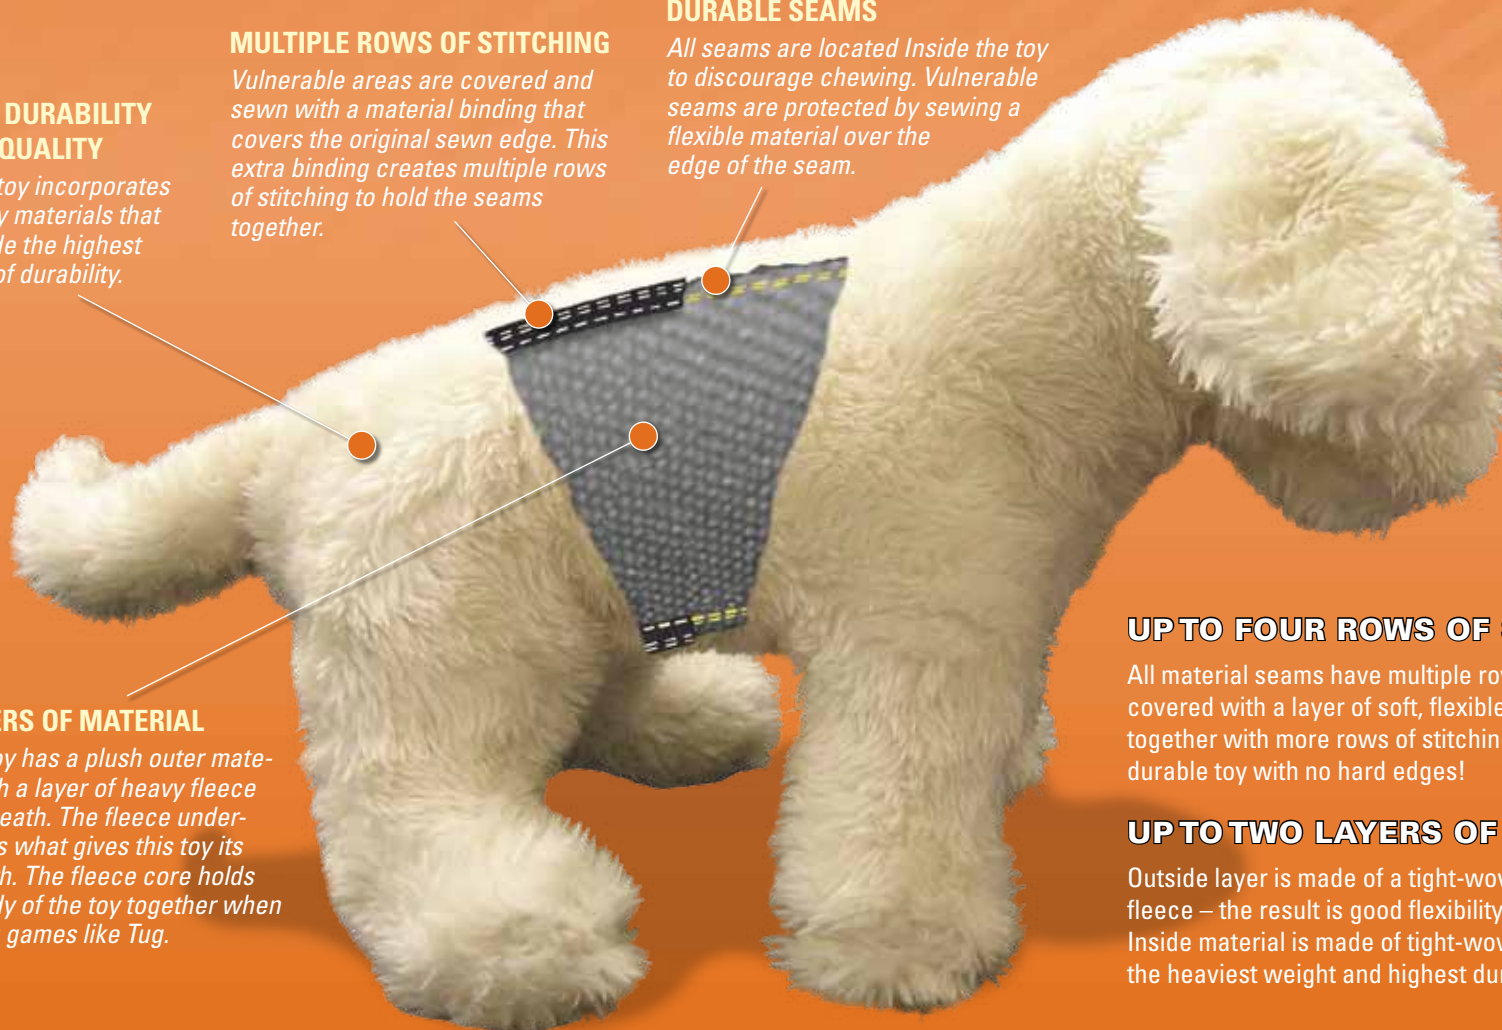

MULTIPLE ROWS OF STITCHING

Vulnerable areas are covered and sewn with a material binding that covers the original sewn edge. This extra binding creates multiple rows of stitching to hold the seams together.

DURABLE SEAMS

All seams are located inside the toy to discourage chewing. Vulnerable seams are protected by sewing a flexible material over the edge of the seam.

2 LAYERS OF MATERIAL

Each toy has a plush outer material with a layer of heavy fleece underneath. The fleece underneath is what gives this toy its strength. The fleece core holds the body of the toy together when playing games like Tug.

UP TO FOUR ROWS OF STITCHING

All material seams have multiple rows of stitching, are covered with a layer of soft, flexible material and sewn together with more rows of stitching, creating a soft and durable toy with no hard edges!

UP TO TWO LAYERS OF MATERIAL

Outside layer is made of a tight-woven sherpa-style fleece – the result is good flexibility with high durability. Inside material is made of tight-woven brushed fleece of the heaviest weight and highest durability.