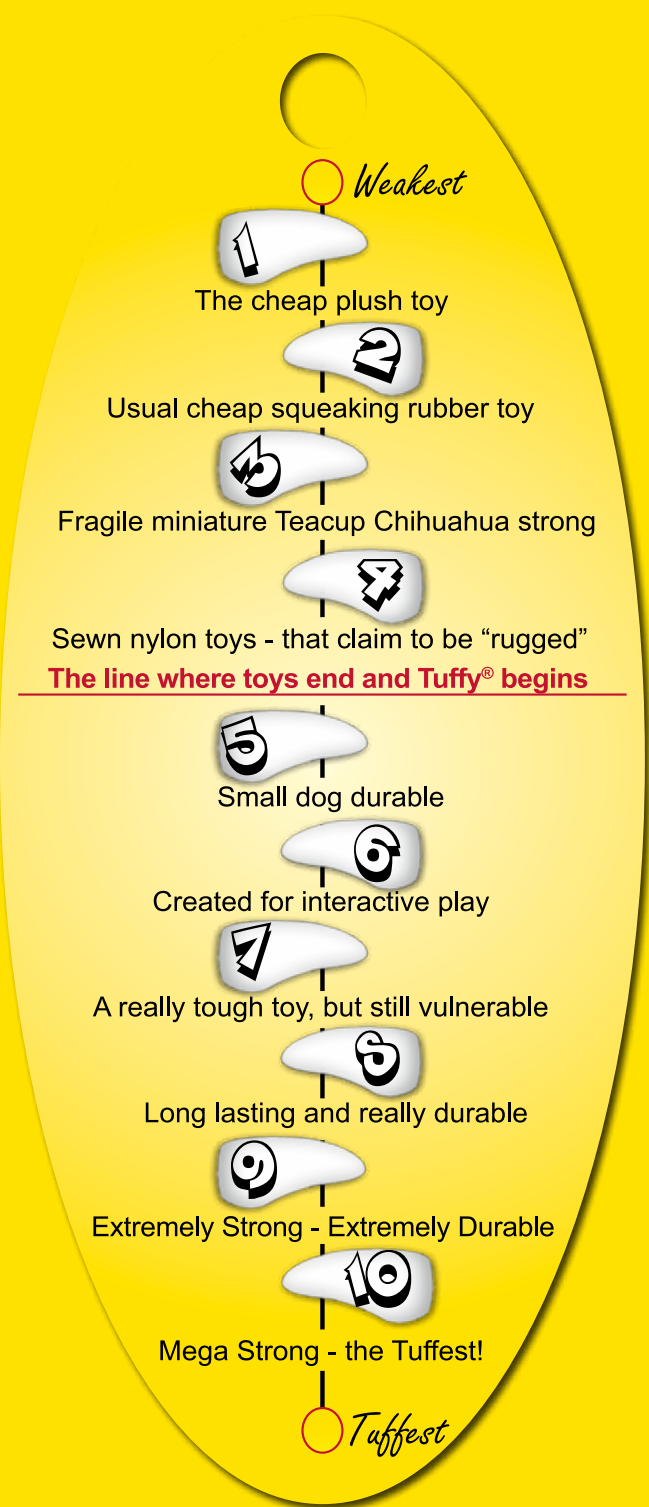

ALL TOYS ARE NOT CREATED EQUAL

...that is why we created the "TUFF SCALE™". The TUFF SCALE™ is designed to give you insight on how tuff the toy you're buying compares against another. Some dogs are aggressive and can only have the tuffest toys ranked 8 and above. Other dogs may not be as aggressive or may be older and their chewing habits have slowed. If this sounds like your dog, you can consider toys ranked 5 and above.

OUR GOAL:

Our goal is to help you purchase a toy suited for your dog's needs. All of our Tuffy® and Mighty® toys are made with the same extreme durable construction, but the shape of the toy can impact a dog's ability to penetrate the toy over time.

Use the TUFF SCALE™ to help you with your purchase. If you aren't 100% sure which toy is right for your dog call us at 1-866-4-DogToy.

We strive to make our toys the TUFFest on the market. We are continually testing and creating new toys to be both stronger and safer for your dog. As loving dog owners we only want the best toys for our dogs and yours. Indestructible is impossible... *But we will keep trying!!*

Look for our TUFF SCALE™ logos while you shop to identify the most appropriate toy for your dog.

MYDOGTOY.COM™

1-866-4-DogToy (364-869)

TURN CARD OVER TO LEARN MORE