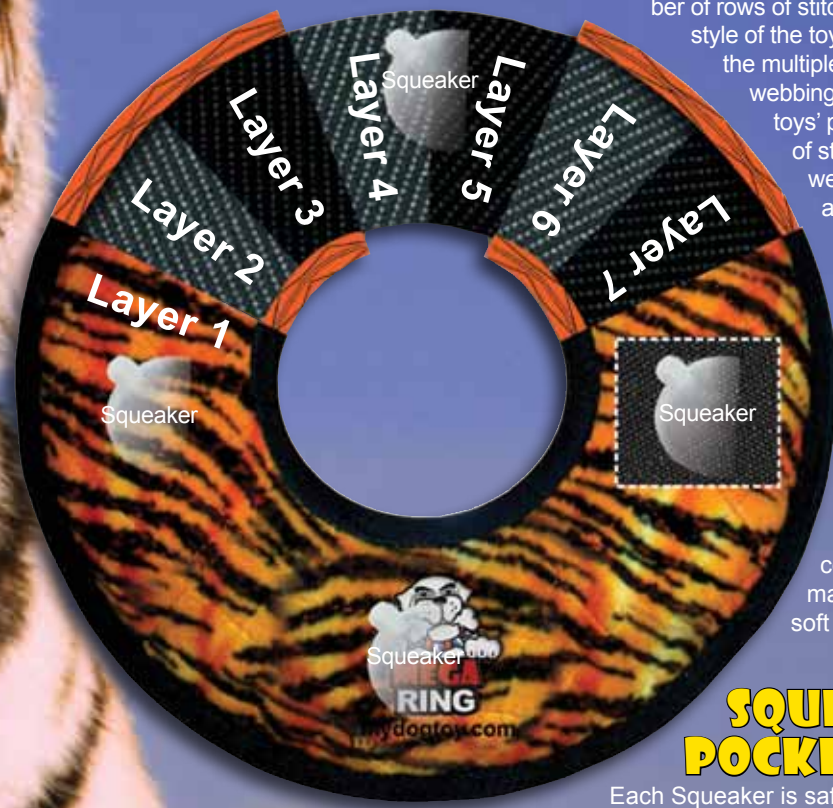

WORLDS "TUFFEST" SOFT DOG TOY

TUFFY MEGA TOYS

TIGER TESTED - DOG APPROVED!

By far the "TUFF"est toy around. The Mega Tuffy is our strongest, most durable toy... Tiger tested and dog approved! Excellent for a game of fetch or multi-dog tug-o-war, these toys keep even the biggest dogs happy!

SEVEN ROWS OF STITCHING

Tuffy® MEGA toys can have up to 7 rows of stitching. The number of rows of stitching depends on the shape, size and style of the toy. Two directions of cross stitching hold the multiple layers together. Rows of stitching hold webbing around the materials edge, and the toys' parts are sewn together with up to 3 rows of stitching. When possible, a protective webbing is added around the outer edge and sewn up to 3 more times.

SEVEN LAYERS OF MATERIAL

Tuffy® MEGA toys can have up to 7 layers of material depending on the shape, size and style of the toy. Our MEGA series (depicted here) can have up to 3 layers of Luggage grade material. Certain layers of material are coated with a layer of plastic to hold the material fibers together. Finally, we use soft fleece for the outside layer.

SQUEAKER SAFETY POCKETS

Each Squeaker is safe and quiet because they are sewn into a safety pocket beneath four other layers of material.

MYDOGTOY.COM™
1-866-4-DogToy (364-869)