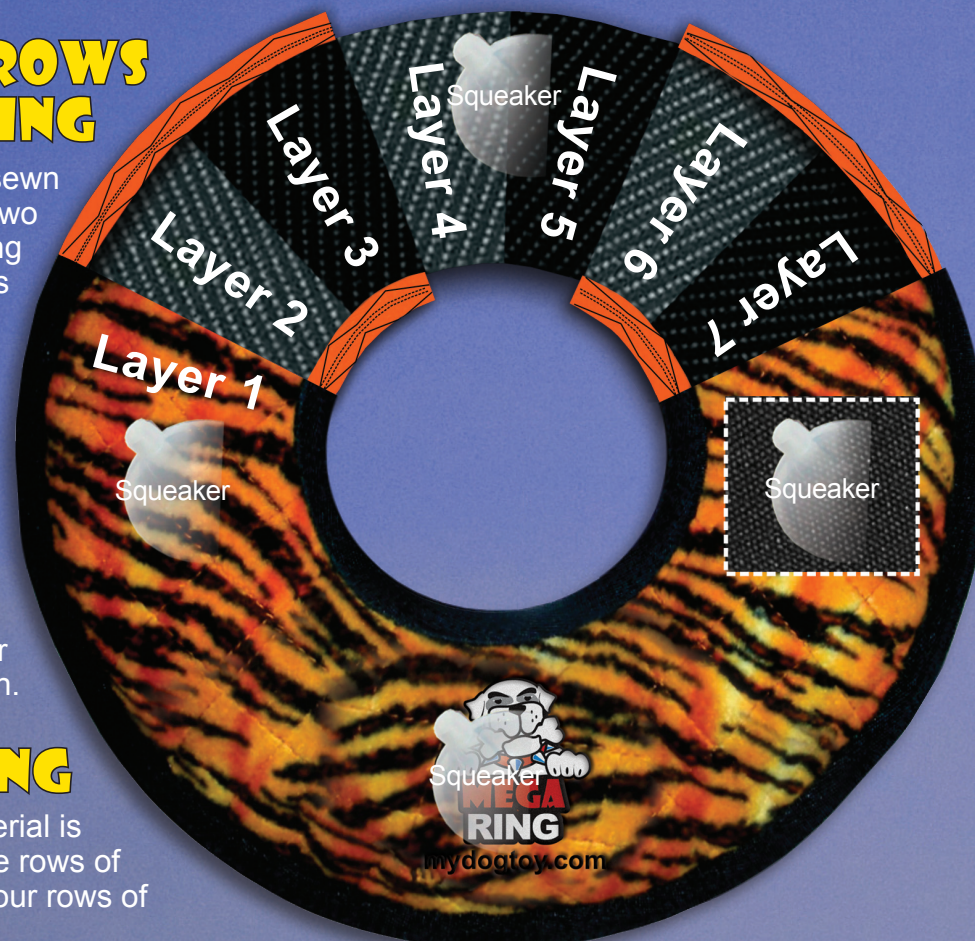

MEGA TUFFY'S

TIGER TESTED - DOG APPROVED!

By far the "TUFF"est toy around. The Mega Tuffy is our strongest, most durable toy... Tiger tested and dog approved! Excellent for a game of fetch or multi-dog tug-o-war, this toy keep even the biggest dogs happy!

SEVEN ROWS OF STITCHING

Each toy's seven layers of material are sewn together with two rows of linear stitching AND two rows of cross stitching. The four rows of stitching are protected with a webbing material that is sewn three MORE times!

SEVEN LAYERS OF MATERIAL

Three layers of industrial grade luggage material, three layers of plastic coating, and finally one layer of soft fleece. All seven layers are rolled together and then sewn together in a one inch cross pattern to prevent layer separation.

PROTECTIVE WEBBING

Additional industrial grade luggage material is sewn around the outside edge with three rows of stitching to cover and protect the first four rows of stitching.

SQUEAKER SAFETY POCKETS

Each Squeaker is safe and quiet because they are sewn into a safety pocket beneath four other layers of material.

WORLD'S "TUFF"EST SOFT DOG TOY

MYDOGTOY.COM™
1-866-4-DogToy (364-869)